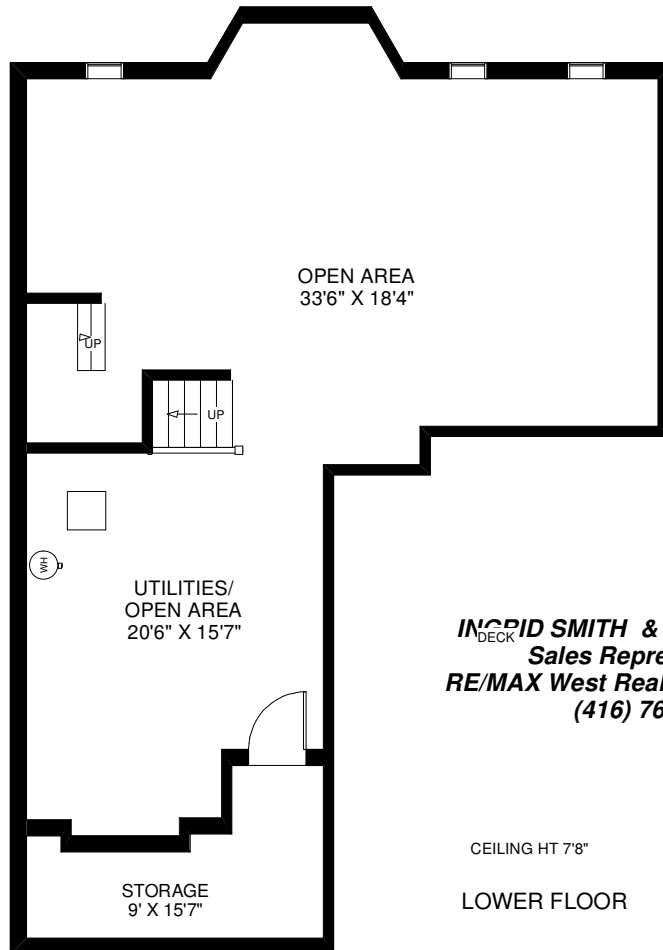

34 ROBITAILLE DRIVE

CEILING HT 9'
MAIN FLOOR

CEILING HT 8'
SECOND FLOOR

INCIPID SMITH & DAVID PROULX
IN DECK
Sales Representatives
RE/MAX West Realty Inc., Brokerage
(416) 769-6050

CEILING HT 7'8"
LOWER FLOOR

Note: Measurements & Calculations are approximate. Provided as a guideline only.