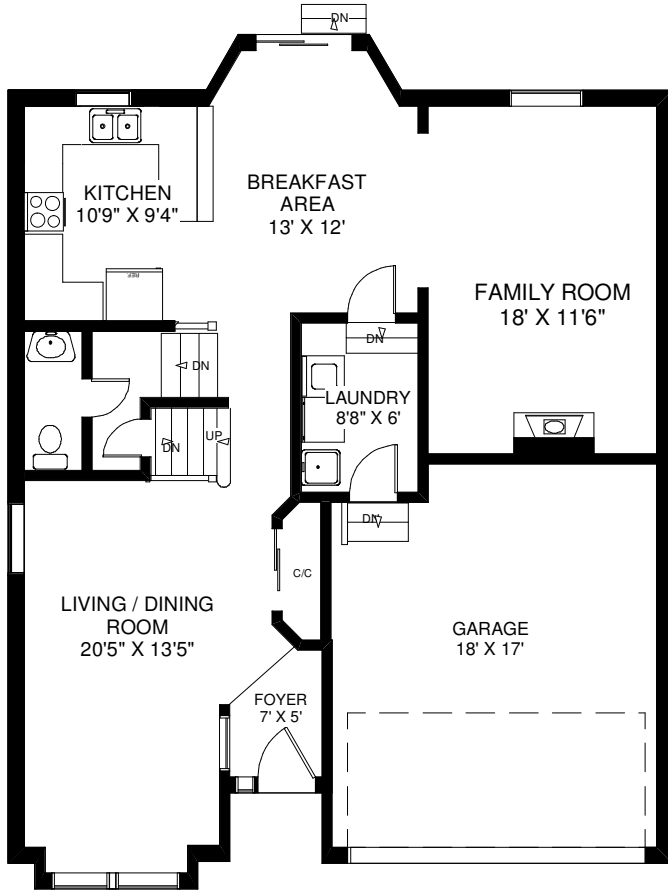

34 ROBITAILLE DRIVE

CEILING HT 9'
MAIN FLOOR

CEILING HT 8'
SECOND FLOOR

INCIPID SMITH & DAVID PROULX
IN DECK
Sales Representatives
RE/MAX West Realty Inc., Brokerage
(416) 769-6050

CEILING HT 7'8"
LOWER FLOOR

Note: Measurements & Calculations are approximate. Provided as a guideline only.