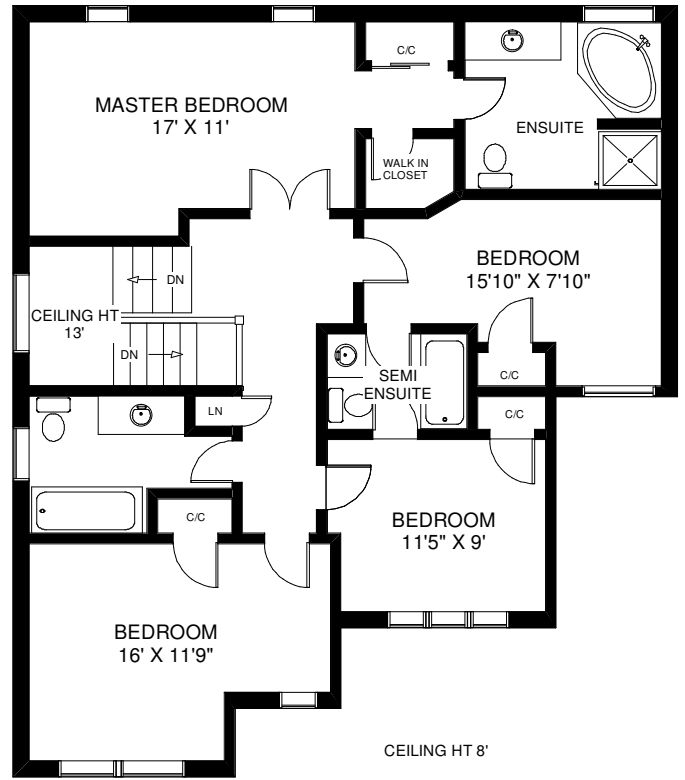

34 ROBITAILLE DRIVE

CEILING HT 9'
MAIN FLOOR

CEILING HT 8'
SECOND FLOOR

INCIPID SMITH & DAVID PROULX
IN DECK
Sales Representatives
RE/MAX West Realty Inc., Brokerage
(416) 769-6050

CEILING HT 7'8"
LOWER FLOOR

Note: Measurements & Calculations are approximate. Provided as a guideline only.