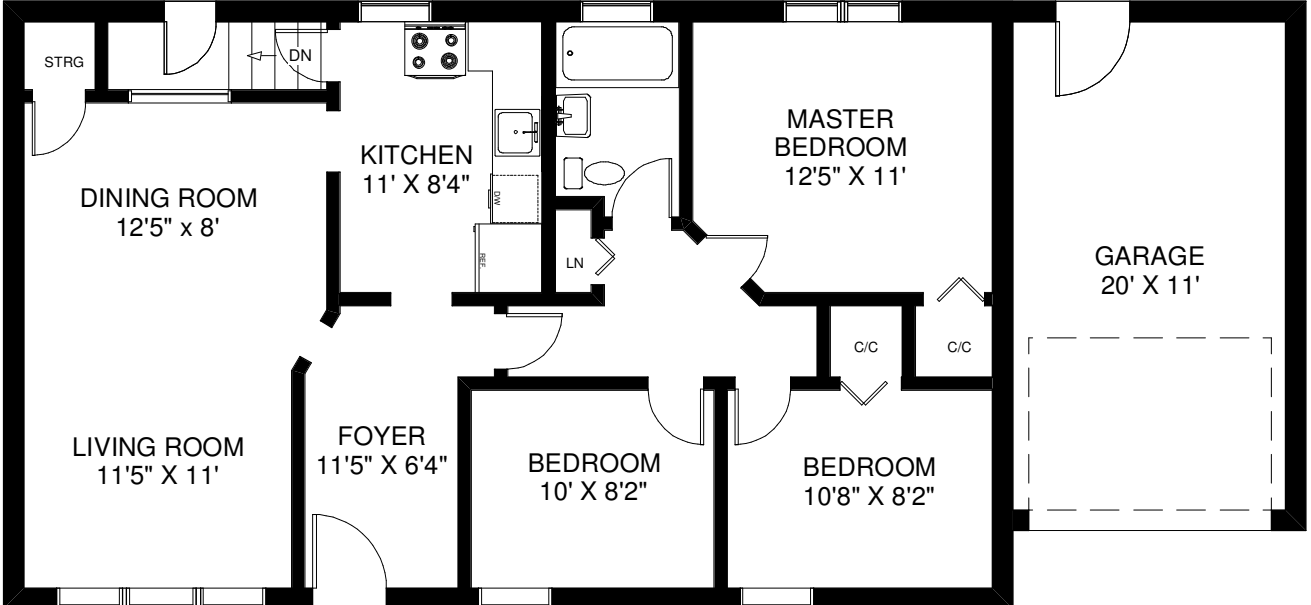

20 CASTLEBAR ROAD

INGRID SMITH & DAVID PROULX
Sales Representatives
RE/MAX West Realty Inc., Brokerage
(416) 769-6050

CEILING HT 8'

MAIN FLOOR
 APPROXIMATELY 1,000 SQ FT

CEILING HT 7'

LOWER FLOOR
 APPROXIMATELY 1,030 SQ FT

Note: Measurements & Calculations are approximate. Provided as a guideline only.