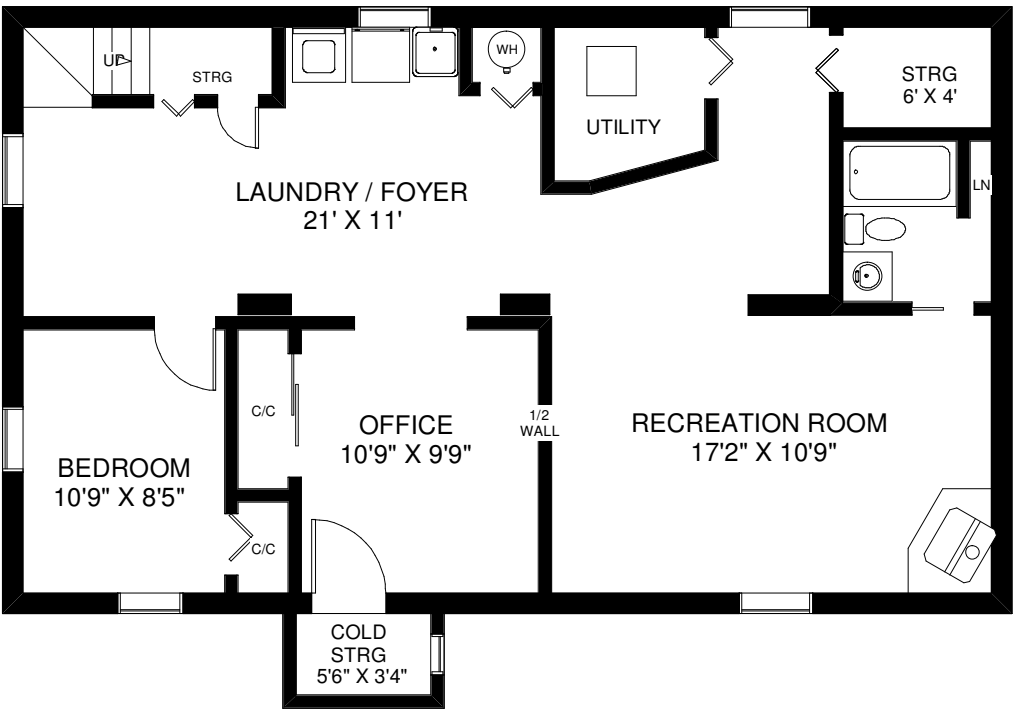

20 CASTLEBAR ROAD

INGRID SMITH & DAVID PROULX
Sales Representatives
RE/MAX West Realty Inc., Brokerage
(416) 769-6050

CEILING HT 8'

MAIN FLOOR
 APPROXIMATELY 1,000 SQ FT

CEILING HT 7'

LOWER FLOOR
 APPROXIMATELY 1,030 SQ FT

Note: Measurements & Calculations are approximate. Provided as a guideline only.