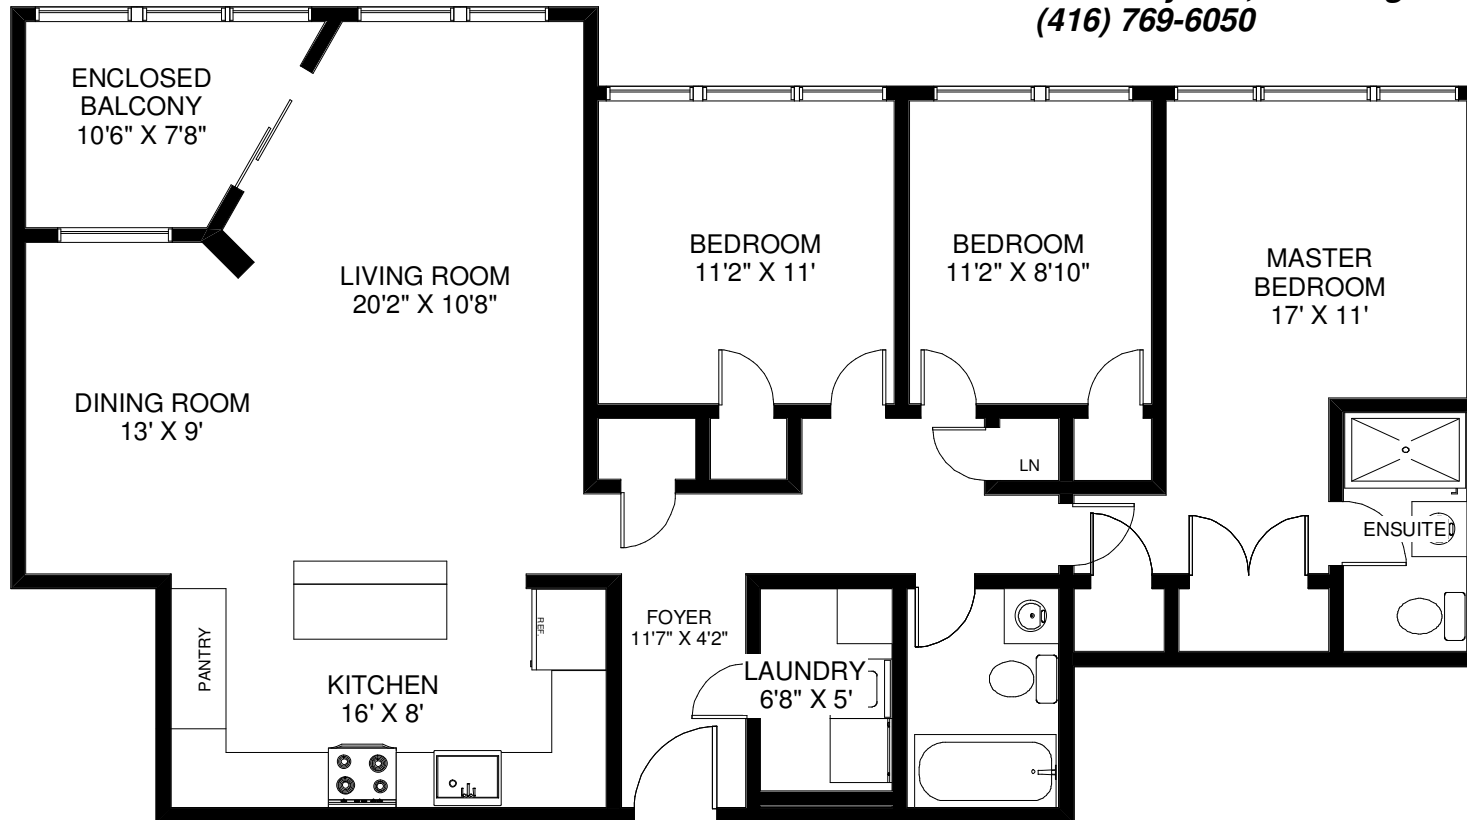

50 ELM DRIVE EAST UNIT #1407

INGRID SMITH & DAVID PROULX
Sales Representatives
RE/MAX West Realty Inc., Brokerage
(416) 769-6050

Note: Measurements & Calculations are approximate. Provided as a guideline only.