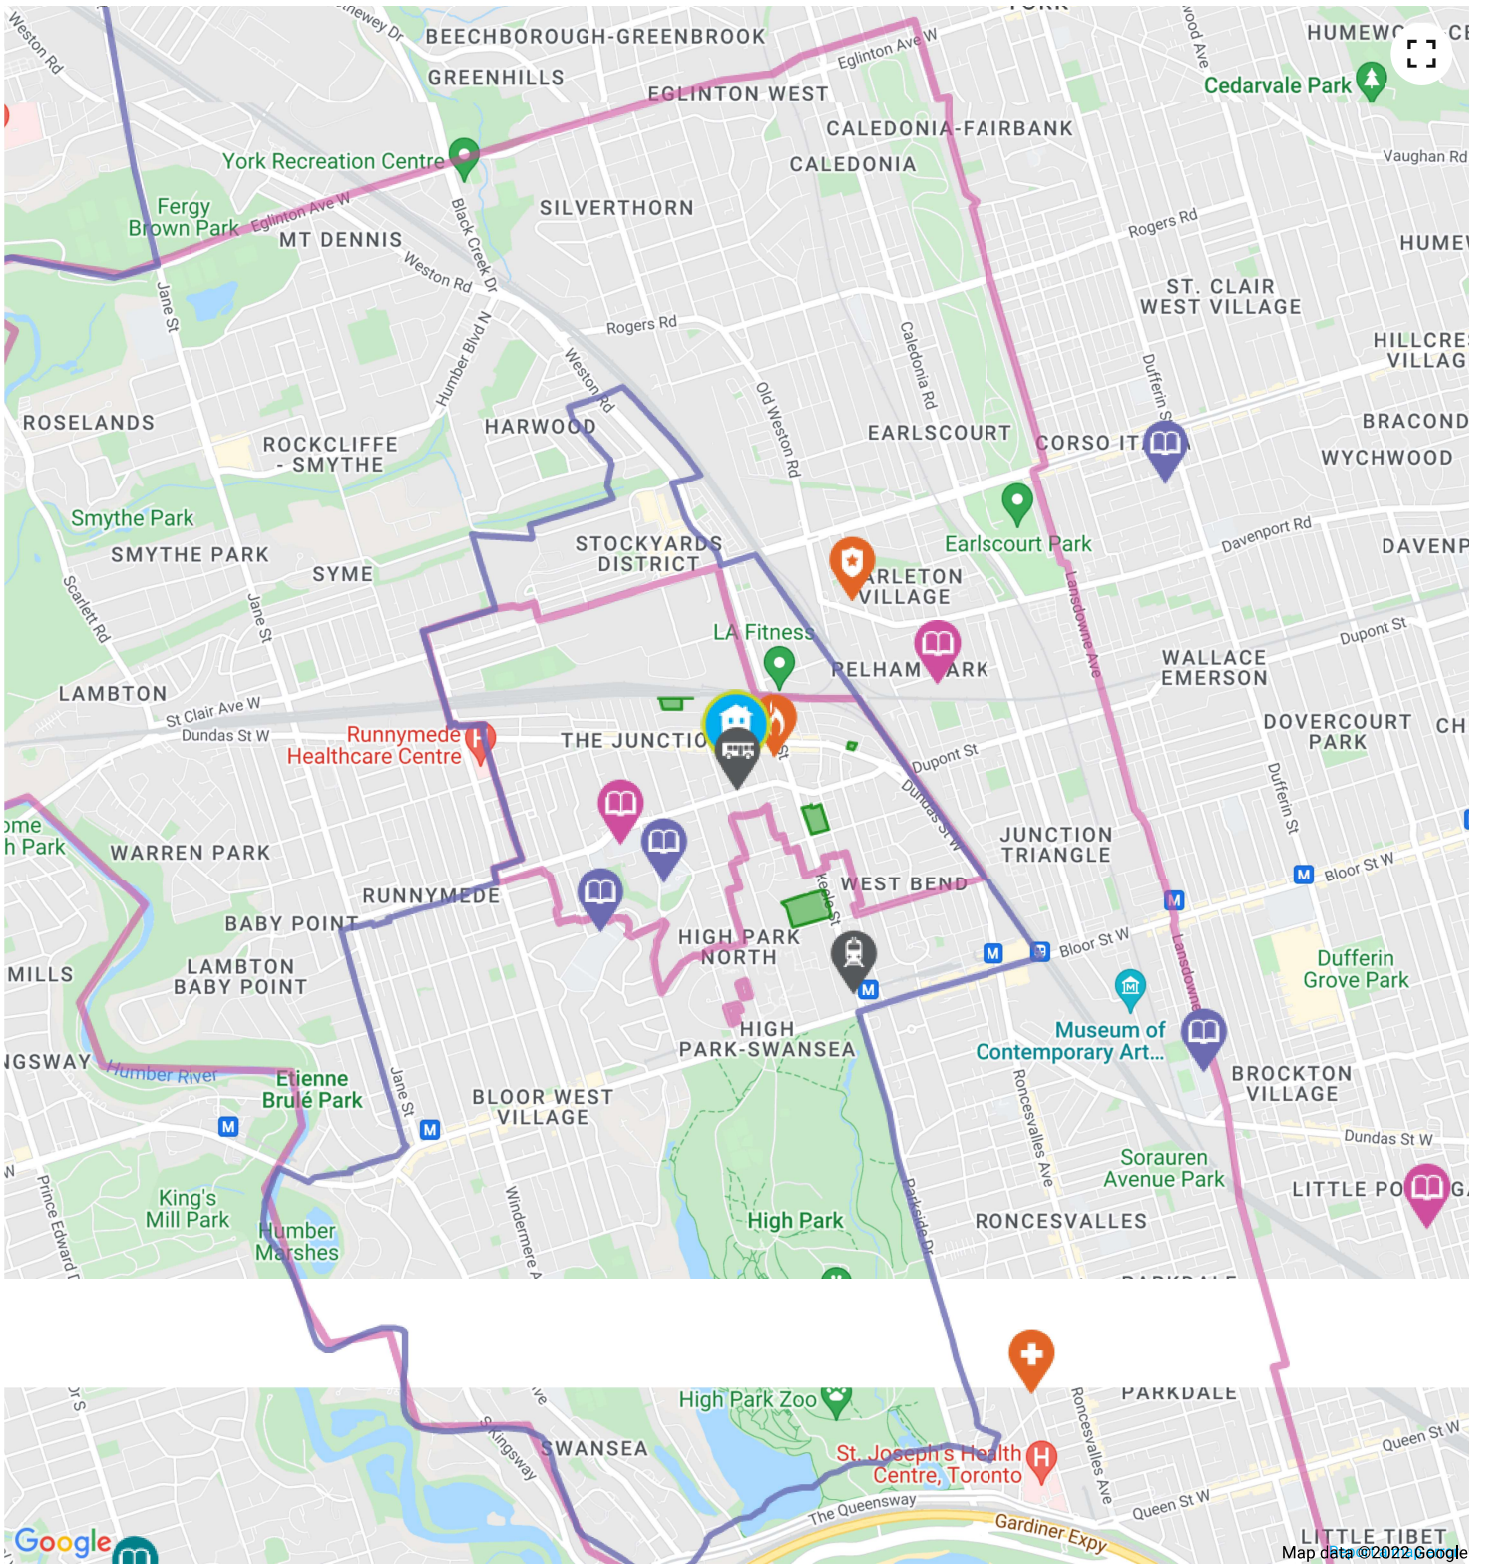

1. Elementary Schools
   - Middle Schools
   - High Schools
   - Transit
   - Safety
3. Elementary Attendance Zone
   - Middle Attendance Zone
   - High Attendance Zone
   - Parks
   - Convenience

HoodQ