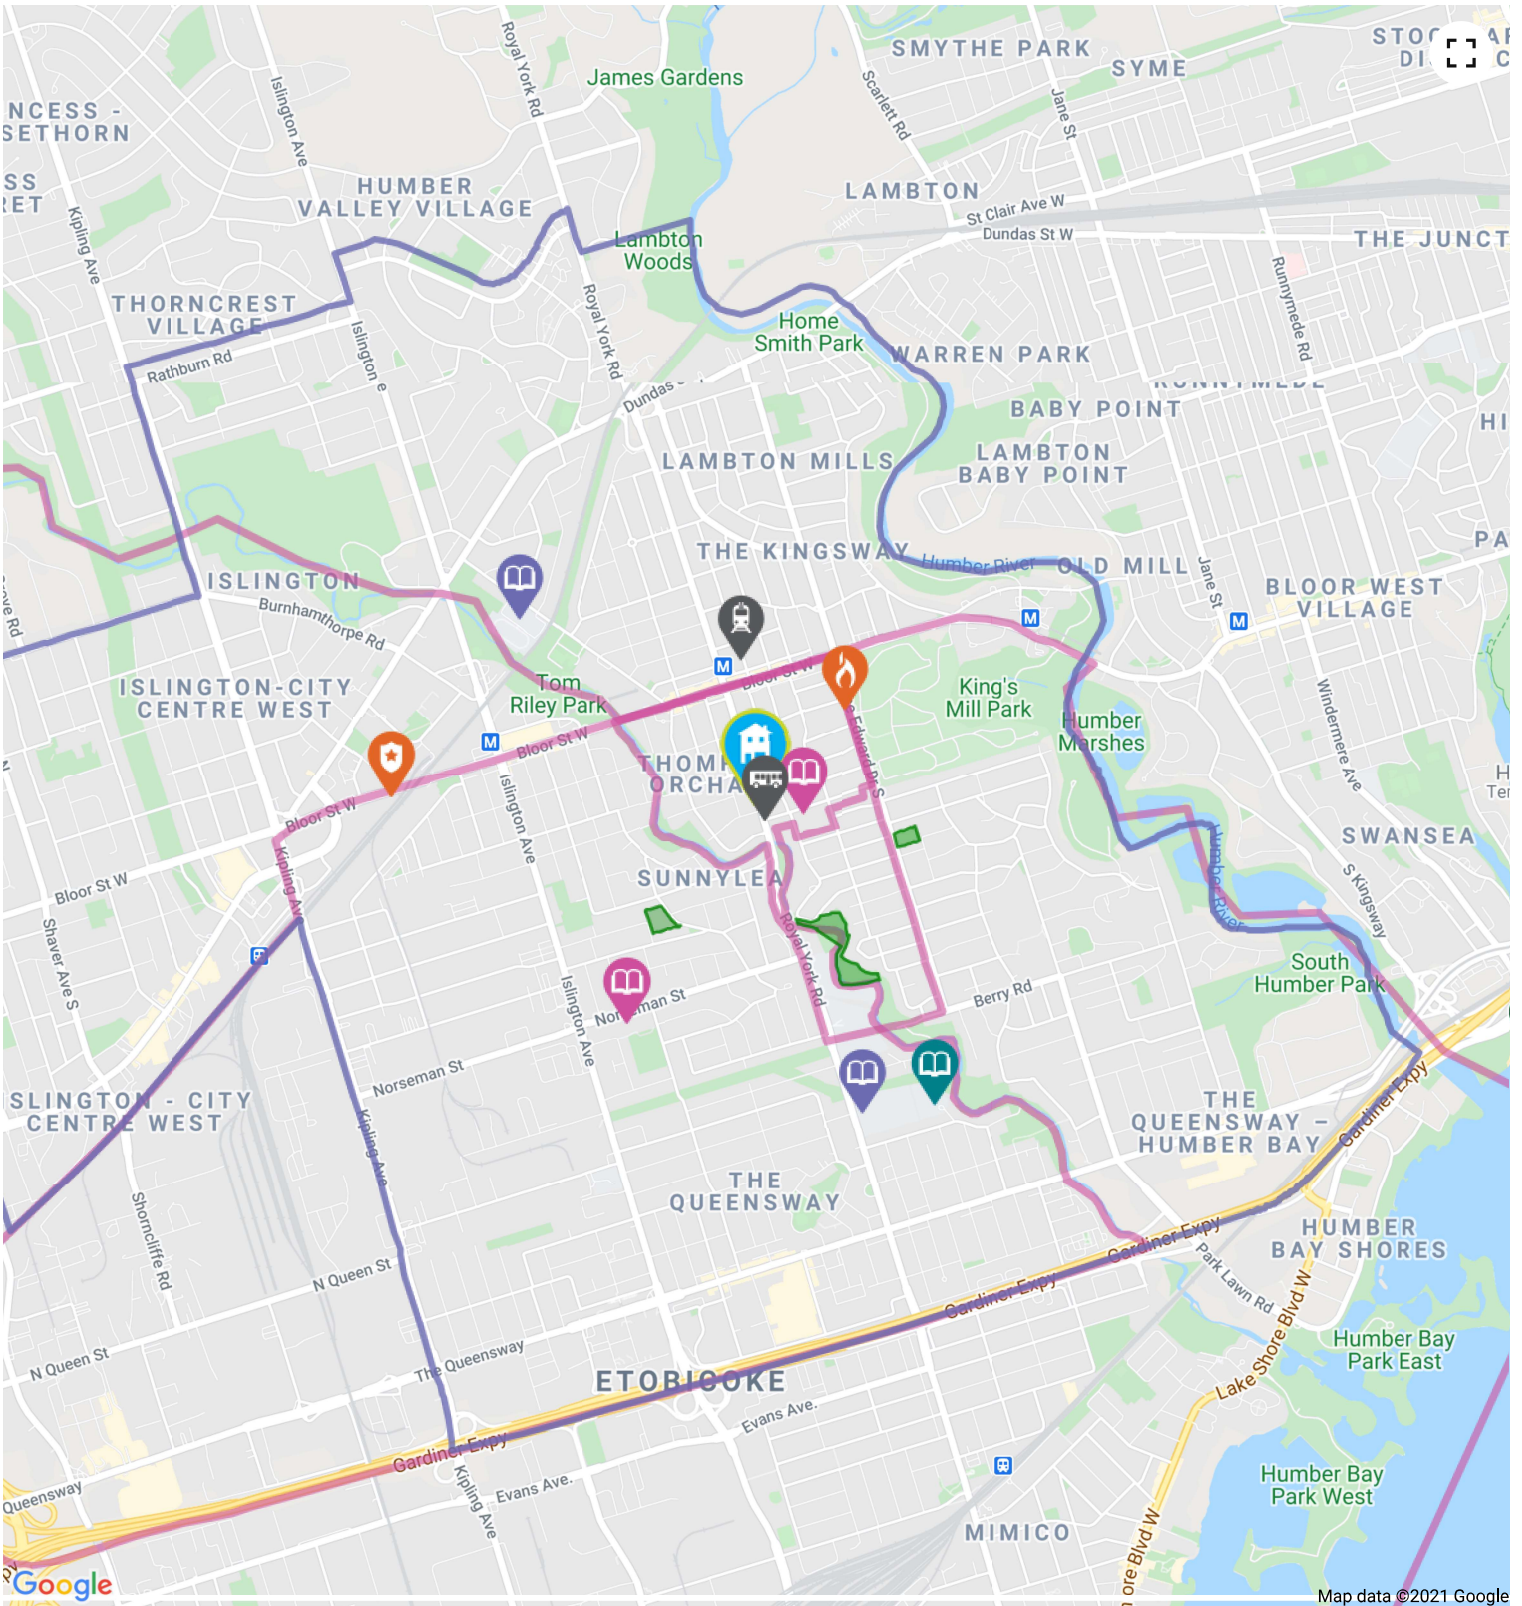

- Elementary Schools
- Middle Schools
- High Schools
- Transit
- Safety
- Elementary Attendance Zone
- Middle Attendance Zone
- High Attendance Zone
- Parks
- Convenience