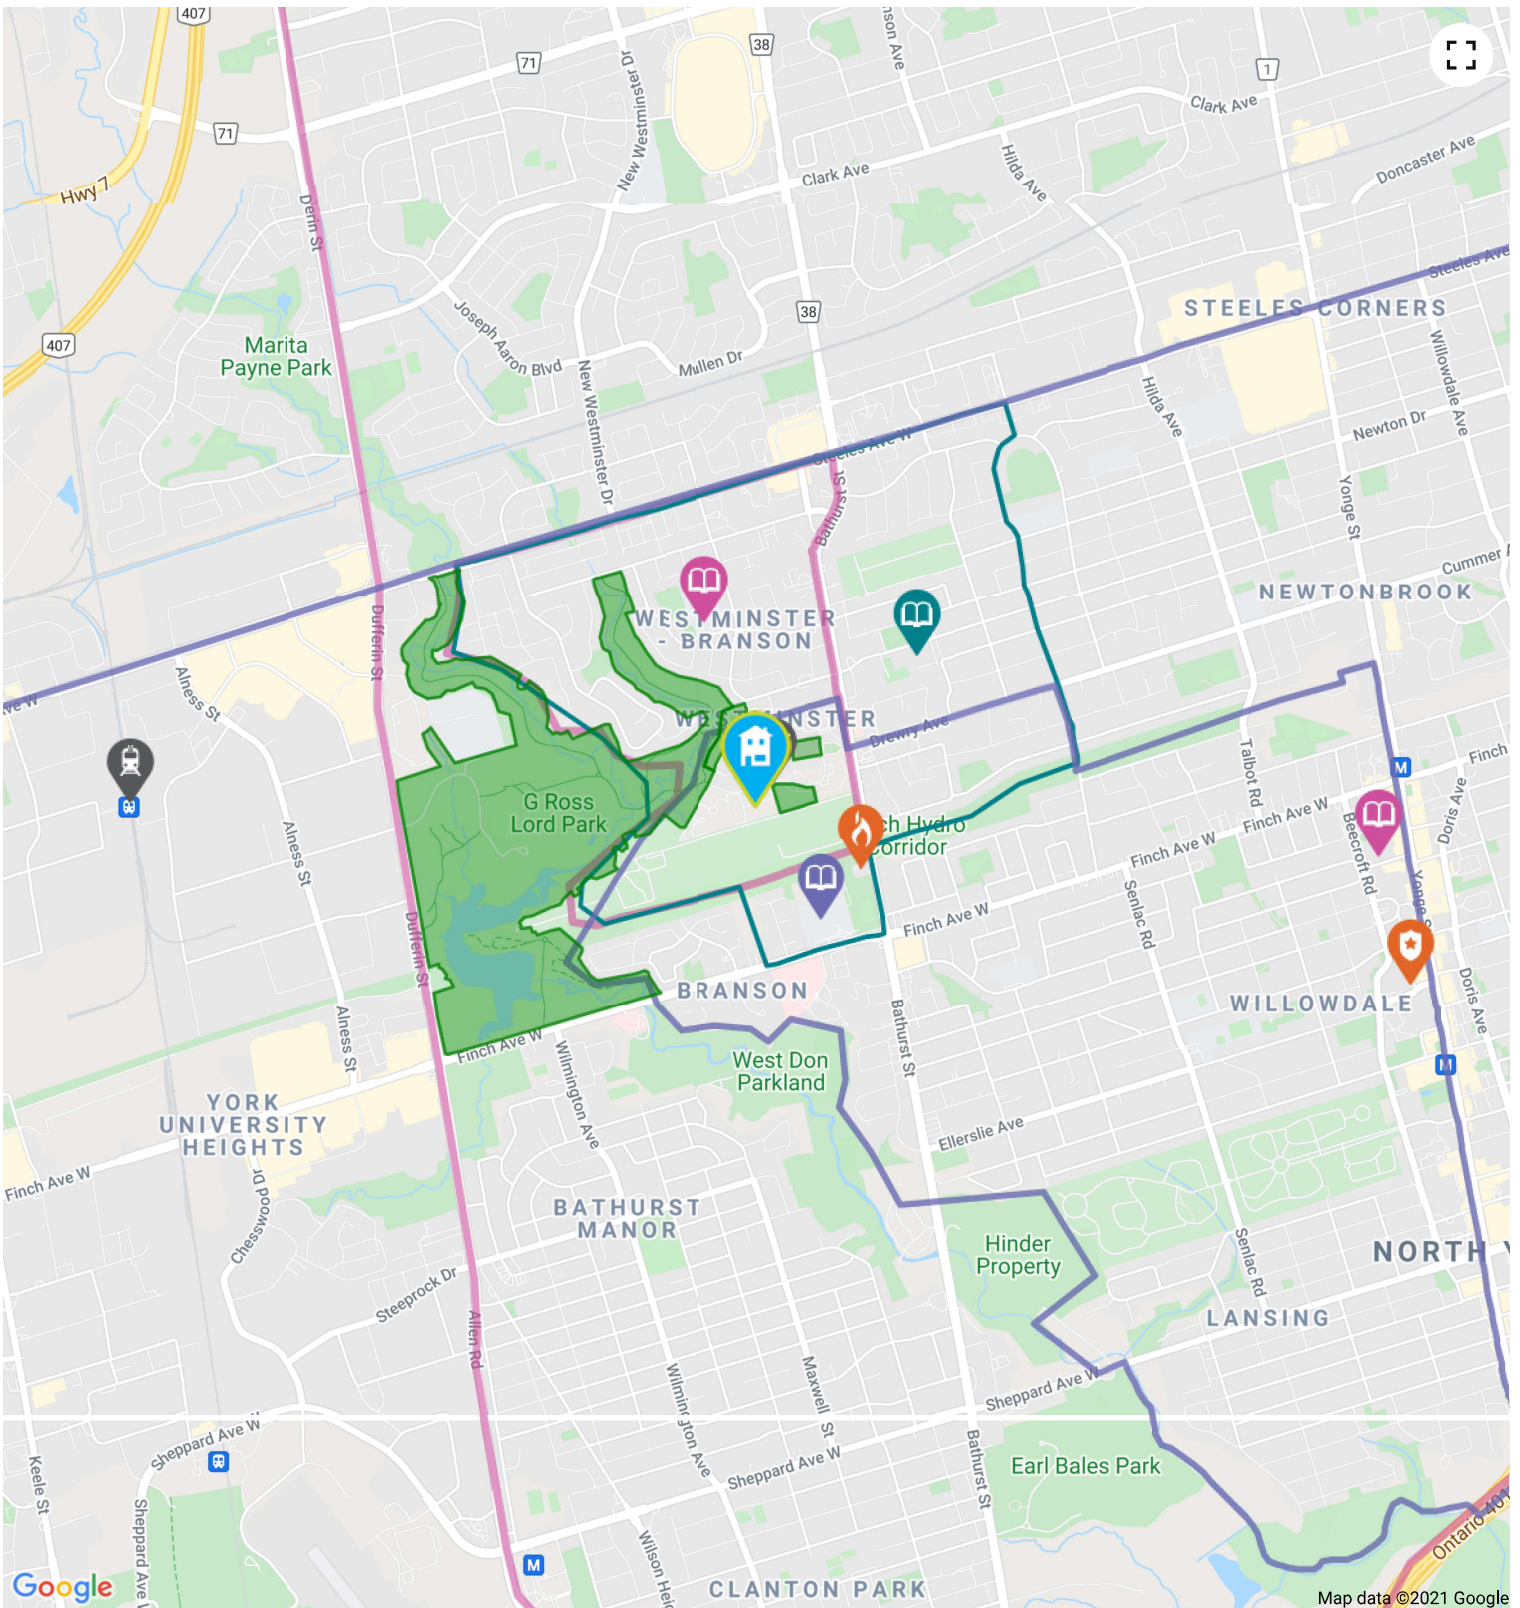

- Elementary Schools
- Middle Schools
- High Schools
- Transit
- Safety
- Elementary Attendance Zone
- Middle Attendance Zone
- High Attendance Zone
- Parks
- Convenience