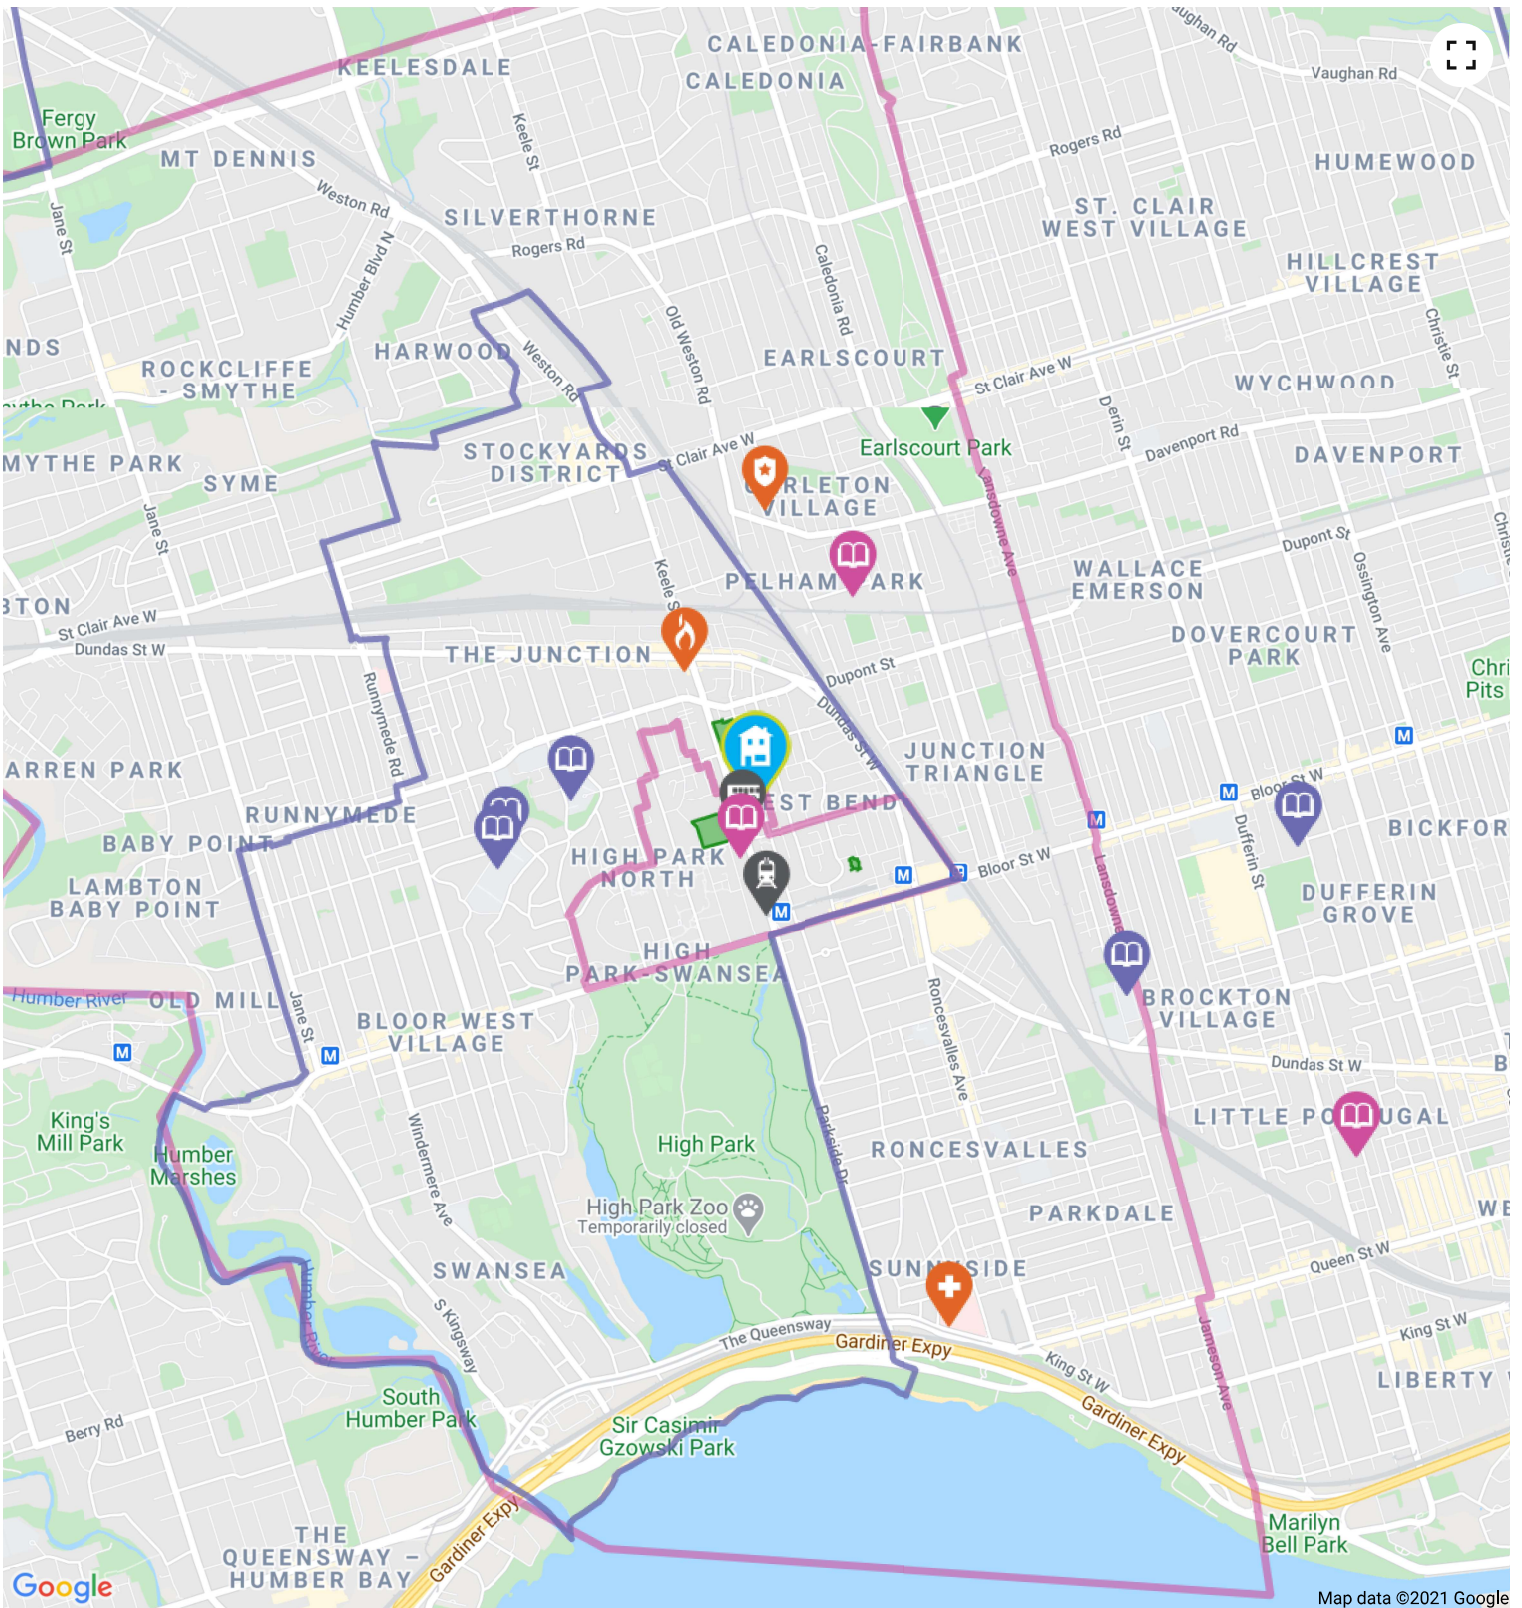

- Elementary Schools
- Middle Schools
- High Schools
- Transit
- Safety
- Elementary Attendance Zone
- Middle Attendance Zone
- High Attendance Zone
- Parks
- Convenience