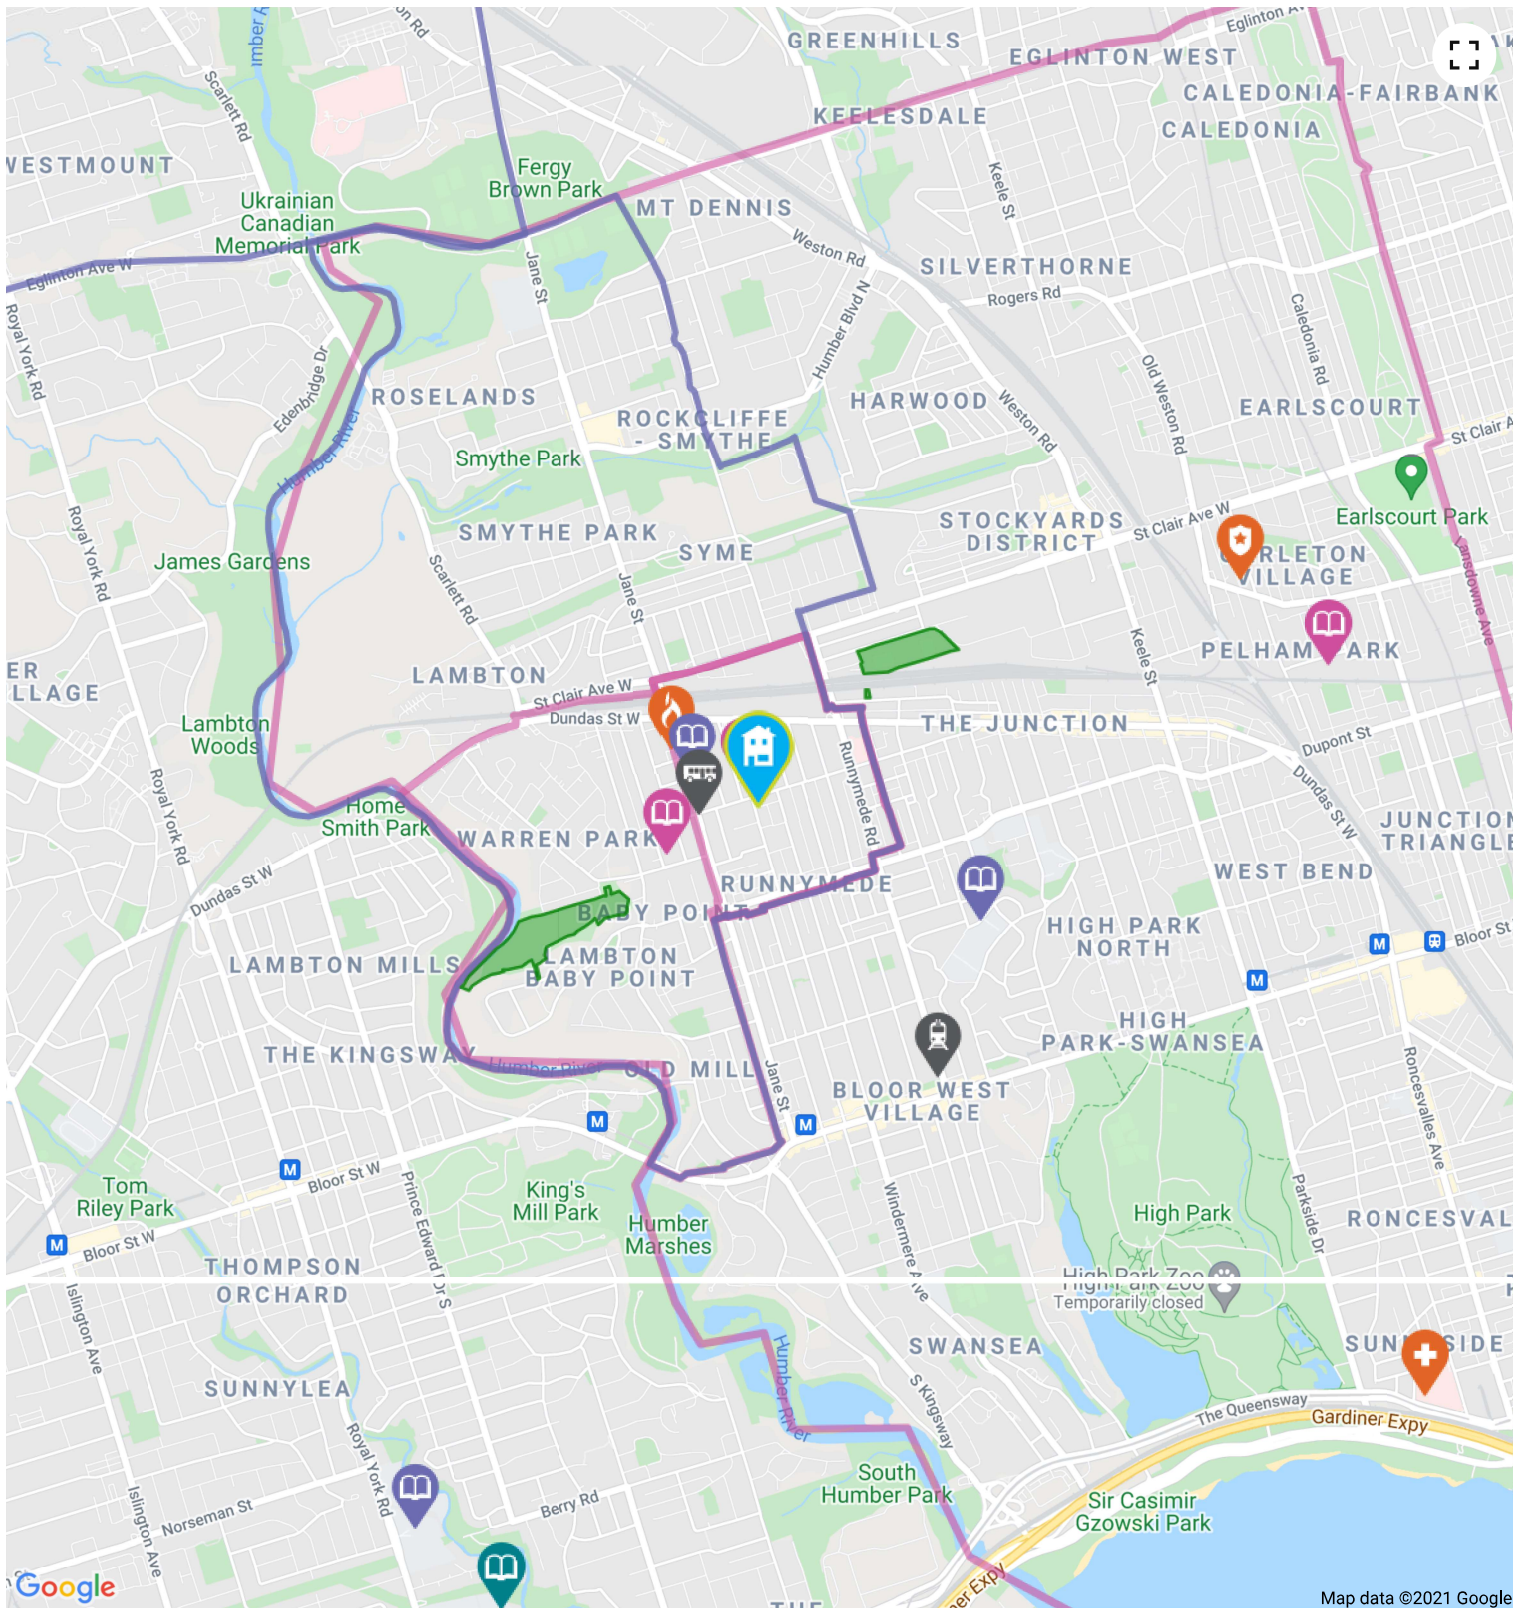

Elementary Schools	Middle Schools	High Schools	Transit	Safety
Elementary Attendance Zone	Middle Attendance Zone	High Attendance Zone	Parks	Convenience