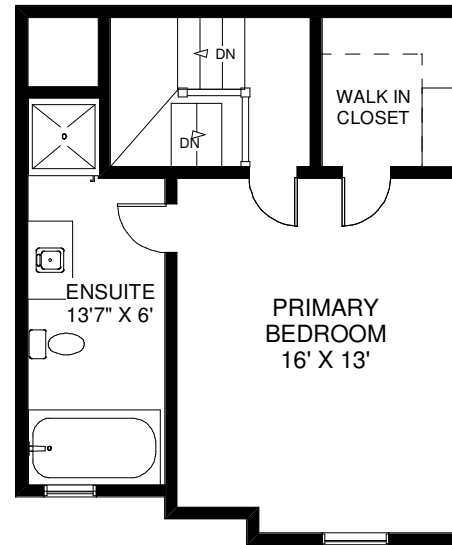

23 CONEFLOWER CRESCENT #60

INGRID SMITH, DAVID PROULX & RENEE PROULX
Sales Representatives
RE/MAX West Realty Inc., Brokerage
(416) 769-6050

CEILING HT 9'
MAIN FLOOR

CEILING HT 9'
SECOND FLOOR

CEILING HT 9'
THIRD FLOOR

CEILING HT 8'
LOWER FLOOR

Note: Measurements & Calculations are approximate. Provided as a guideline only.