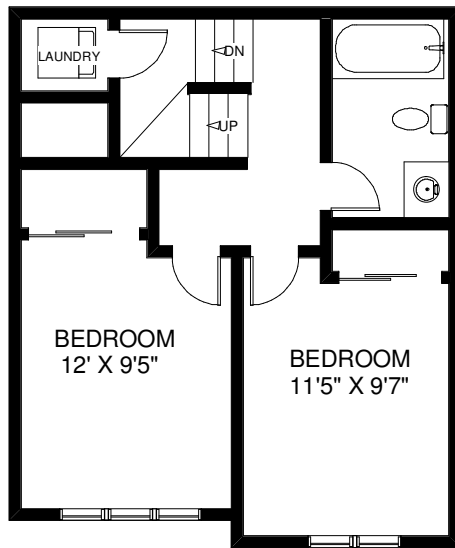

23 CONEFLOWER CRESCENT #60

INGRID SMITH, DAVID PROULX & RENEE PROULX
Sales Representatives
RE/MAX West Realty Inc., Brokerage
(416) 769-6050

CEILING HT 9'
MAIN FLOOR

CEILING HT 9'
SECOND FLOOR

CEILING HT 9'
THIRD FLOOR

CEILING HT 8'
LOWER FLOOR

Note: Measurements & Calculations are approximate. Provided as a guideline only.