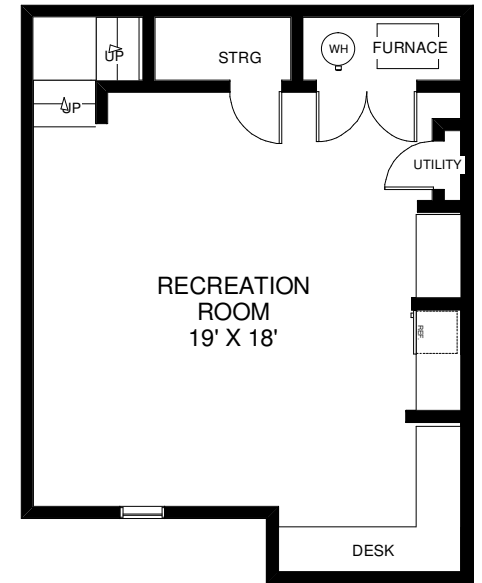

23 CONEFLOWER CRESCENT #60

INGRID SMITH, DAVID PROULX & RENEE PROULX
Sales Representatives
RE/MAX West Realty Inc., Brokerage
(416) 769-6050

CEILING HT 9'
MAIN FLOOR

CEILING HT 9'
SECOND FLOOR

CEILING HT 9'
THIRD FLOOR

CEILING HT 8'
LOWER FLOOR

Note: Measurements & Calculations are approximate. Provided as a guideline only.