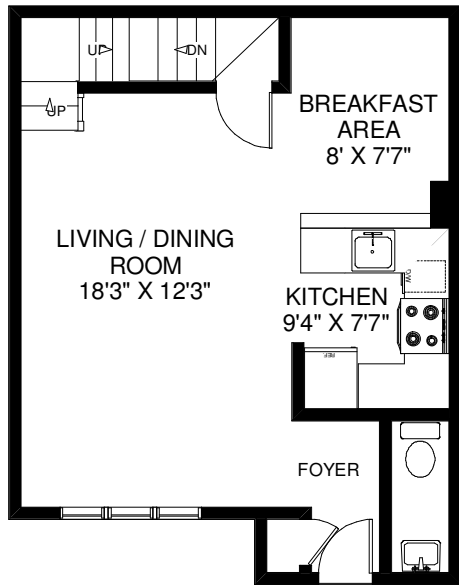

23 CONEFLOWER CRESCENT #60

INGRID SMITH, DAVID PROULX & RENEE PROULX
Sales Representatives
RE/MAX West Realty Inc., Brokerage
(416) 769-6050

CEILING HT 9'
MAIN FLOOR

CEILING HT 9'
SECOND FLOOR

CEILING HT 9'
THIRD FLOOR

CEILING HT 8'
LOWER FLOOR

Note: Measurements & Calculations are approximate. Provided as a guideline only.