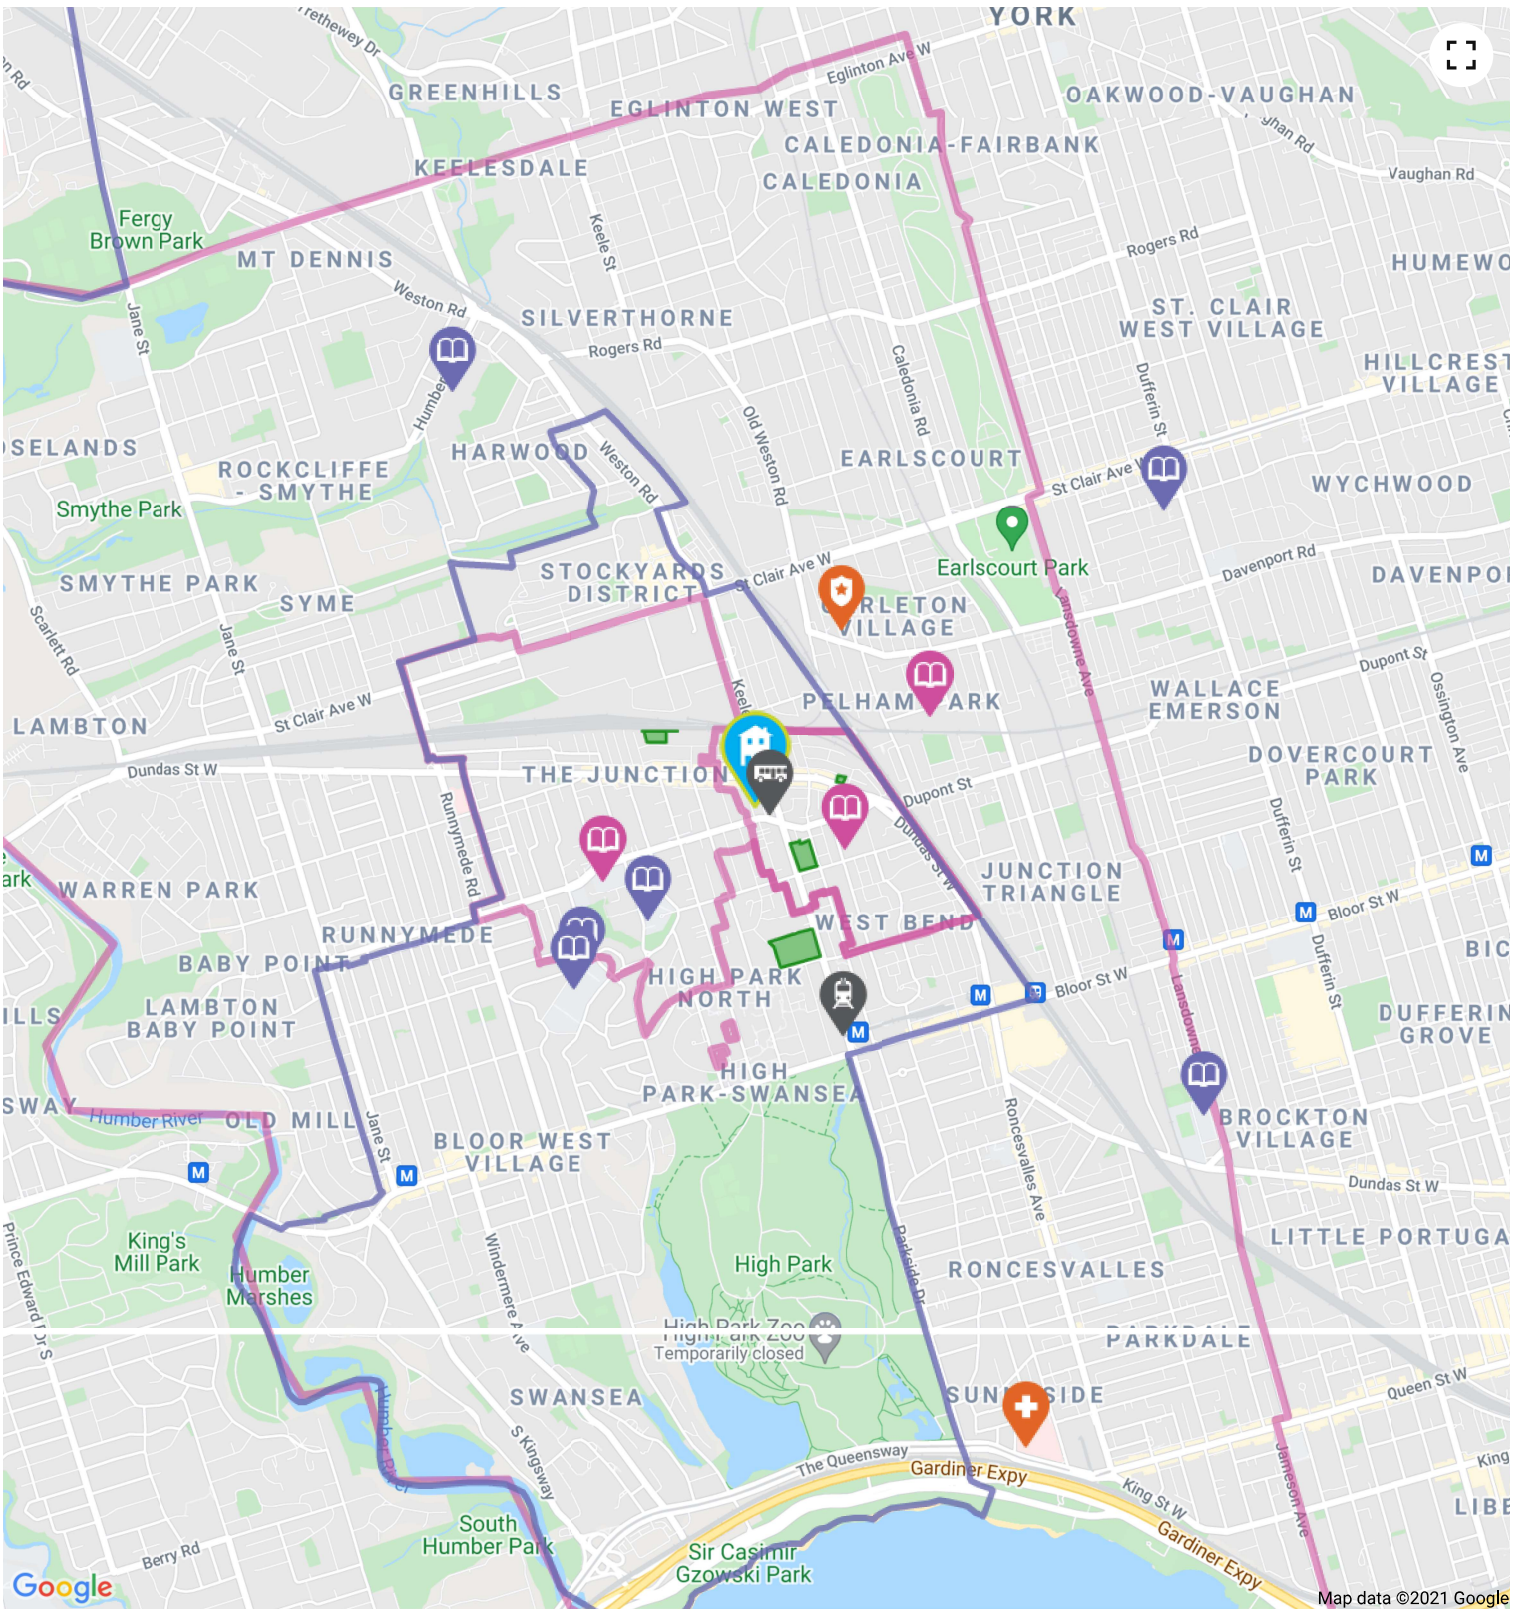

- Elementary Schools
- Middle Schools
- High Schools
- Transit
- Safety
- Elementary Attendance Zone
- Middle Attendance Zone
- High Attendance Zone
- Parks
- Convenience