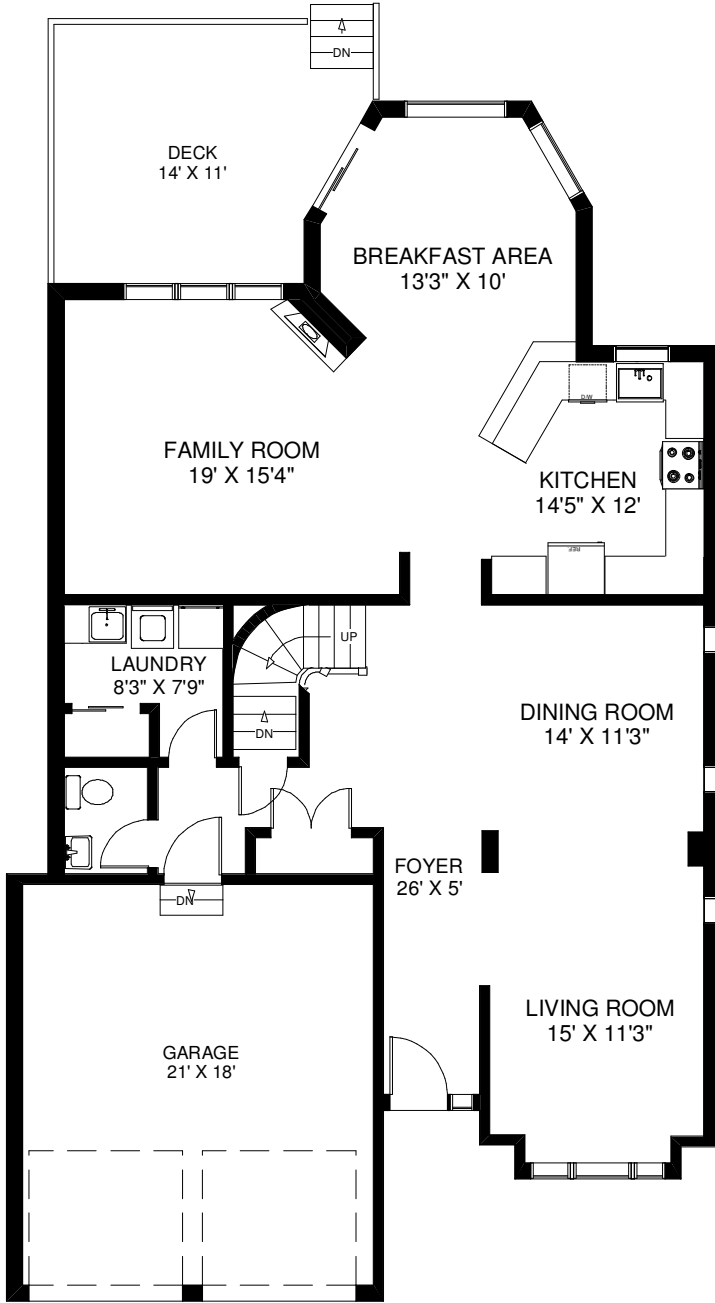

# 62 RED ASH DRIVE

**INGRID SMITH & DAVID PROULX**  
 Sales Representatives  
 RE/MAX West Realty Inc., Brokerage  
 (416) 769-6050

**MAIN FLOOR**  
 APPROXIMATELY 1,450 SQ FT

Note: Measurements & Calculations are approximate. Provided as a guideline only.

**SECOND FLOOR**  
 APPROXIMATELY 1,475 SQ FT

**LOWER FLOOR**  
 APPROXIMATELY 1,450 SQ FT