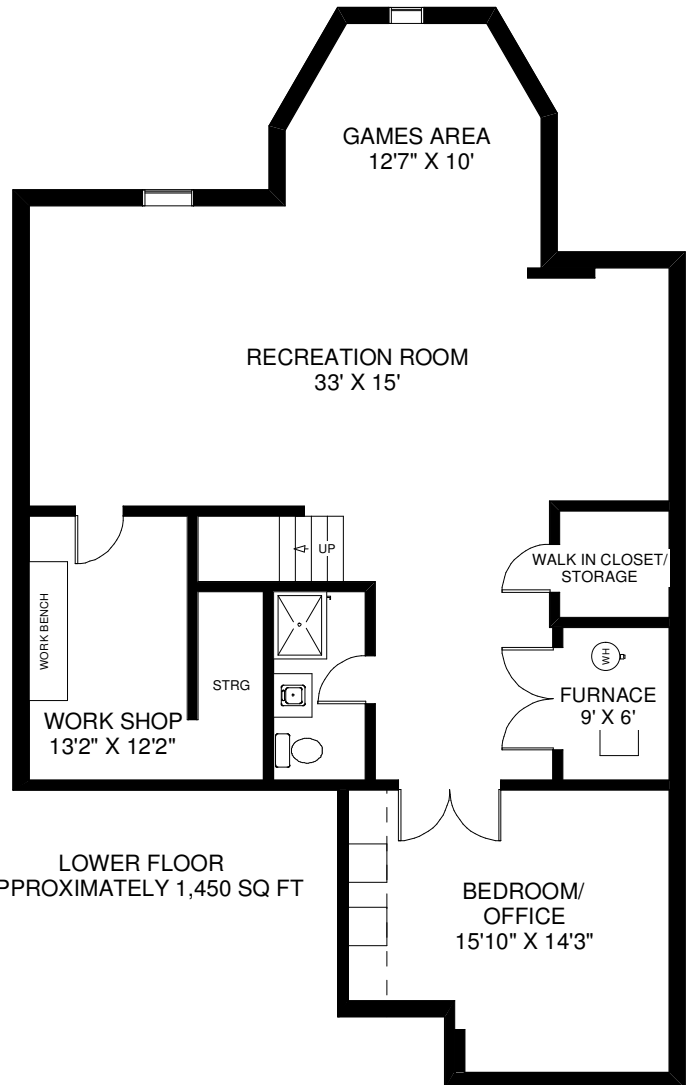

# 62 RED ASH DRIVE

**INGRID SMITH & DAVID PROULX**  
 Sales Representatives  
 RE/MAX West Realty Inc., Brokerage  
 (416) 769-6050

**MAIN FLOOR**  
 APPROXIMATELY 1,450 SQ FT

Note: Measurements & Calculations are approximate. Provided as a guideline only.

**SECOND FLOOR**  
 APPROXIMATELY 1,475 SQ FT

**LOWER FLOOR**  
 APPROXIMATELY 1,450 SQ FT