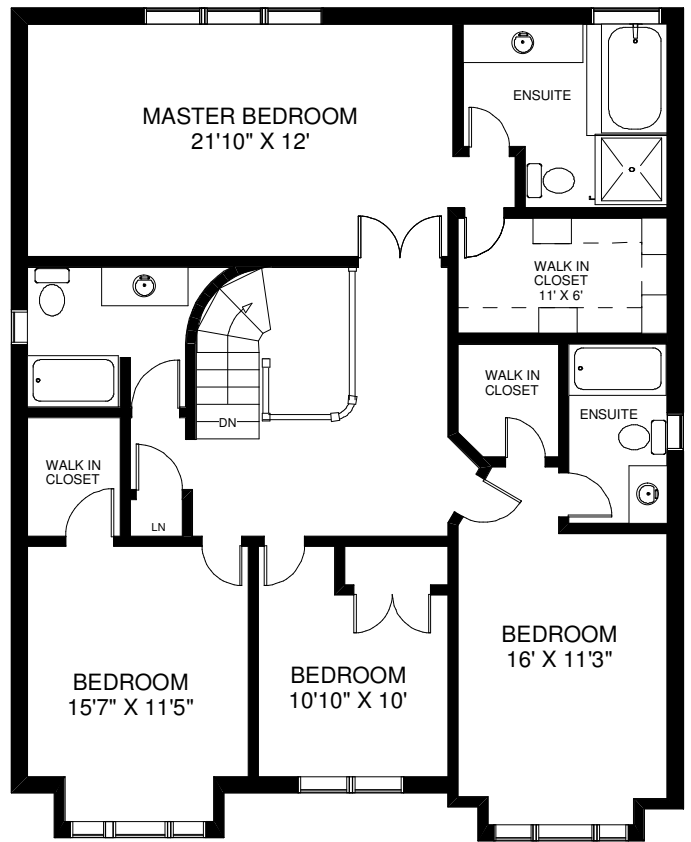

# 62 RED ASH DRIVE

**INGRID SMITH & DAVID PROULX**  
 Sales Representatives  
 RE/MAX West Realty Inc., Brokerage  
 (416) 769-6050

**MAIN FLOOR**  
 APPROXIMATELY 1,450 SQ FT

Note: Measurements & Calculations are approximate. Provided as a guideline only.

**SECOND FLOOR**  
 APPROXIMATELY 1,475 SQ FT

**LOWER FLOOR**  
 APPROXIMATELY 1,450 SQ FT