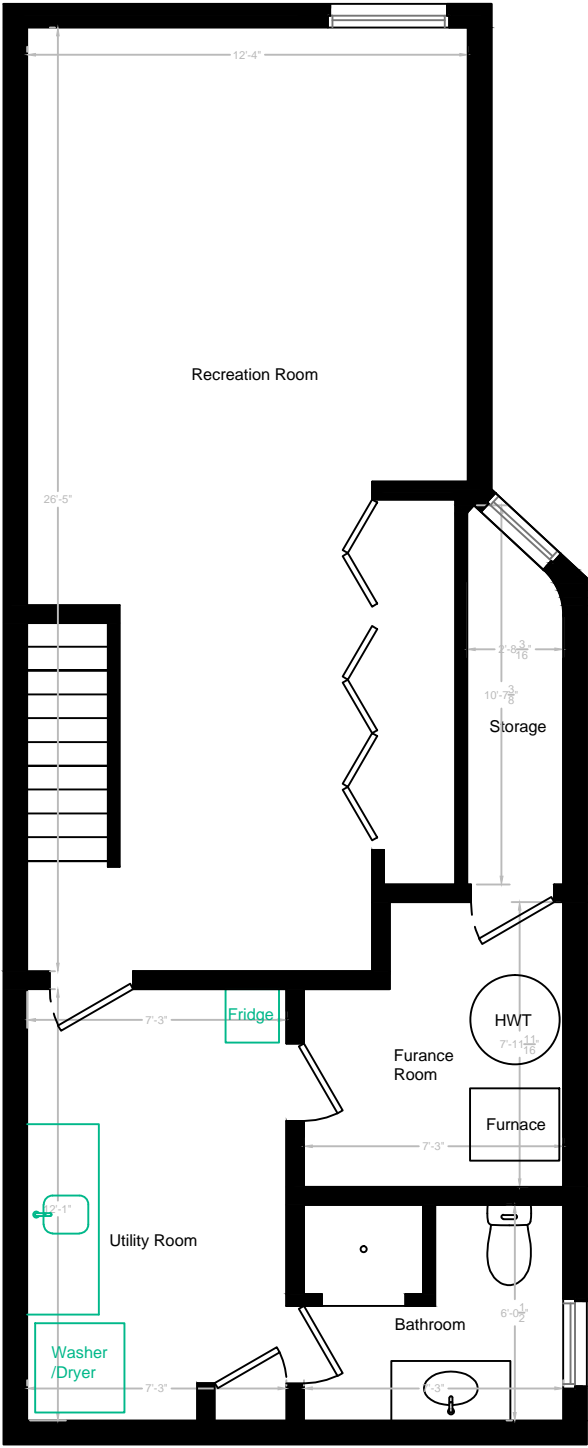

## BASEMENT

619.23 sq. ft.  
(all exterior dimensions)

TOTAL: 2473.20 sq. ft.

## FLOOR 1

775.27 sq. ft. (all exterior dimensions)  
TOTAL: 2473.20 sq. ft.

**193 Indian Road**  
**Crescent**

**FLOOR 2**

631.45. sq ft.  
(all exterior dimensions)

TOTAL: 2473.20 sq. ft.

**193 Indian Road  
Crescent**

**FLOOR 3**

447.25 sq. ft.  
(all exterior dimensions)

TOTAL: 2473.20 sq. ft.