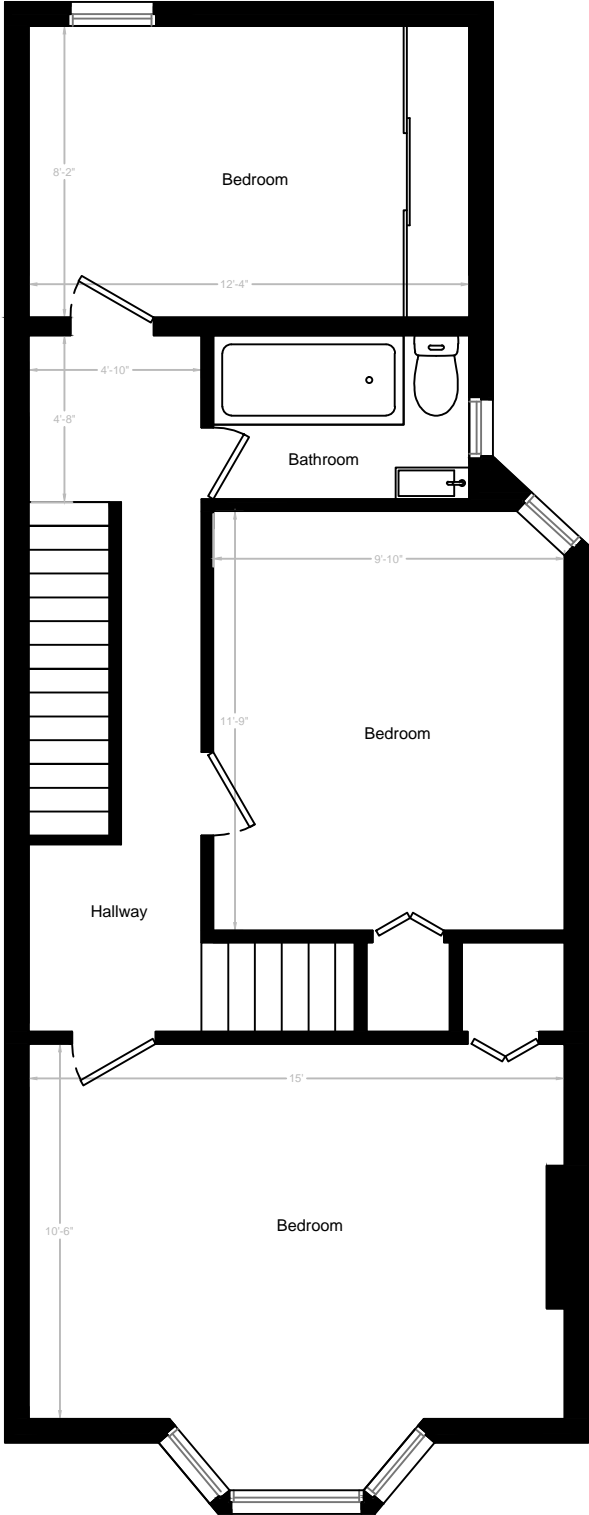

## BASEMENT

619.23 sq. ft.  
(all exterior dimensions)

TOTAL: 2473.20 sq. ft.

## FLOOR 1

775.27 sq. ft. (all exterior dimensions)  
TOTAL: 2473.20 sq. ft.

**193 Indian Road**  
**Crescent**

**FLOOR 2**

631.45. sq ft.  
(all exterior dimensions)

TOTAL: 2473.20 sq. ft.

**193 Indian Road  
Crescent**

**FLOOR 3**

447.25 sq. ft.  
(all exterior dimensions)

TOTAL: 2473.20 sq. ft.