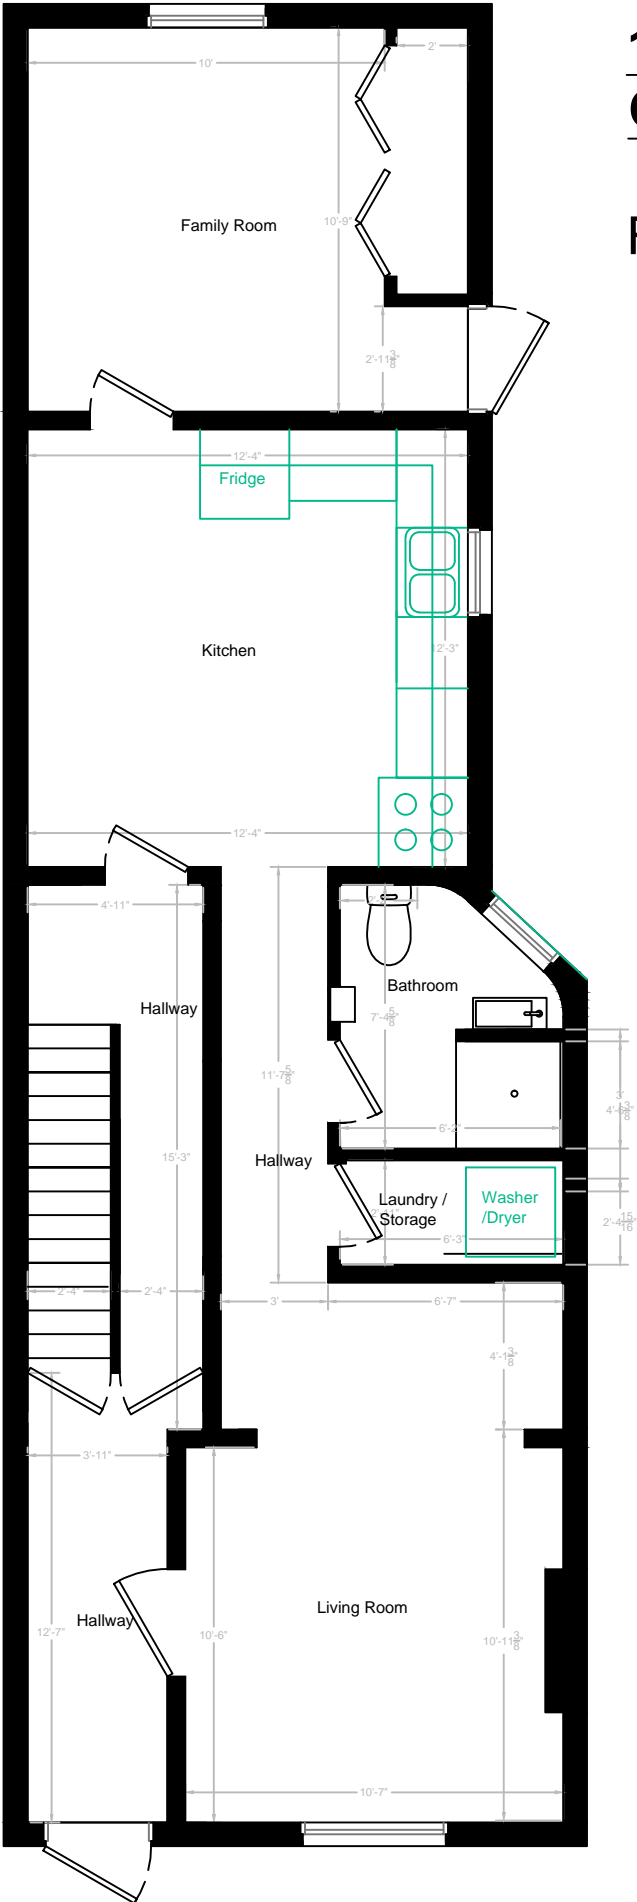

## BASEMENT

619.23 sq. ft.  
(all exterior dimensions)

TOTAL: 2473.20 sq. ft.

## FLOOR 1

775.27 sq. ft. (all exterior dimensions)  
TOTAL: 2473.20 sq. ft.

**193 Indian Road**  
**Crescent**

**FLOOR 2**

631.45. sq ft.  
(all exterior dimensions)

TOTAL: 2473.20 sq. ft.

**193 Indian Road  
Crescent**

**FLOOR 3**

447.25 sq. ft.  
(all exterior dimensions)

TOTAL: 2473.20 sq. ft.