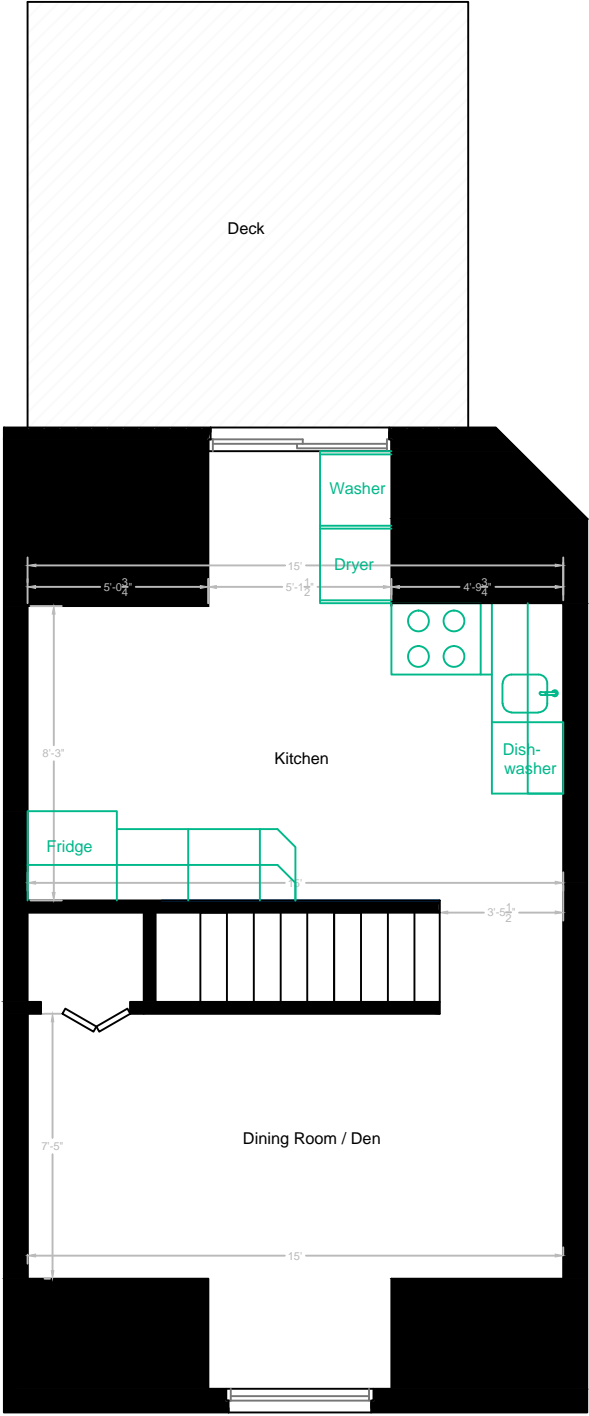

## BASEMENT

619.23 sq. ft.  
(all exterior dimensions)

TOTAL: 2473.20 sq. ft.

## FLOOR 1

775.27 sq. ft. (all exterior dimensions)  
TOTAL: 2473.20 sq. ft.

**193 Indian Road**  
**Crescent**

**FLOOR 2**

631.45. sq ft.  
(all exterior dimensions)

TOTAL: 2473.20 sq. ft.

**193 Indian Road  
Crescent**

**FLOOR 3**

447.25 sq. ft.  
(all exterior dimensions)

TOTAL: 2473.20 sq. ft.