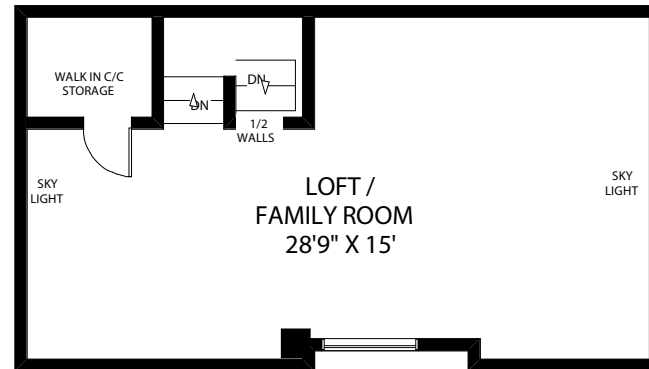

38 WEATHERELL STREET

INGRID SMITH & DAVID PROULX
Sales Representatives
RE/MAX West Realty Inc., Brokerage
(416) 769-6050

MAIN FLOOR
APPROXIMATELY 860 SQ FT

THIRD FLOOR
APPROXIMATELY 470 SQ FT

LOWER FLOOR
APPROXIMATELY 810 SQ FT

SECOND FLOOR
APPROXIMATELY 690 SQ FT