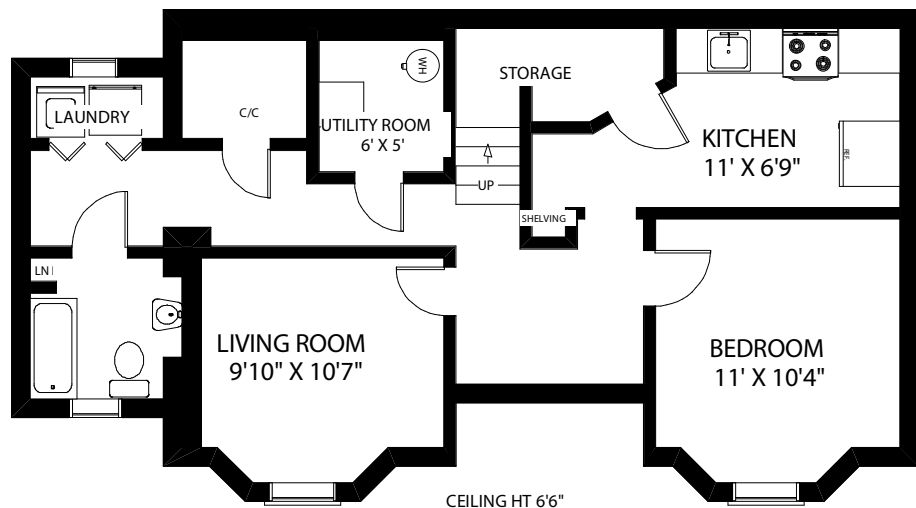

38 WEATHERELL STREET

INGRID SMITH & DAVID PROULX
Sales Representatives
RE/MAX West Realty Inc., Brokerage
(416) 769-6050

MAIN FLOOR
APPROXIMATELY 860 SQ FT

THIRD FLOOR
APPROXIMATELY 470 SQ FT

LOWER FLOOR
APPROXIMATELY 810 SQ FT

SECOND FLOOR
APPROXIMATELY 690 SQ FT