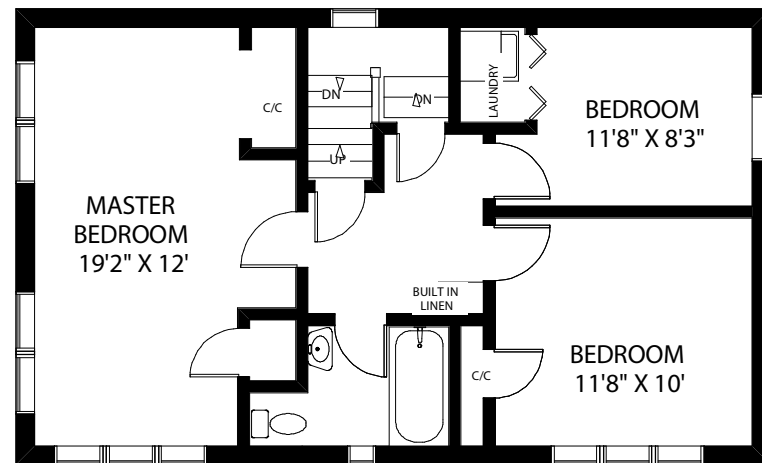

38 WEATHERELL STREET

INGRID SMITH & DAVID PROULX
Sales Representatives
RE/MAX West Realty Inc., Brokerage
(416) 769-6050

MAIN FLOOR
APPROXIMATELY 860 SQ FT

THIRD FLOOR
APPROXIMATELY 470 SQ FT

LOWER FLOOR
APPROXIMATELY 810 SQ FT

SECOND FLOOR
APPROXIMATELY 690 SQ FT