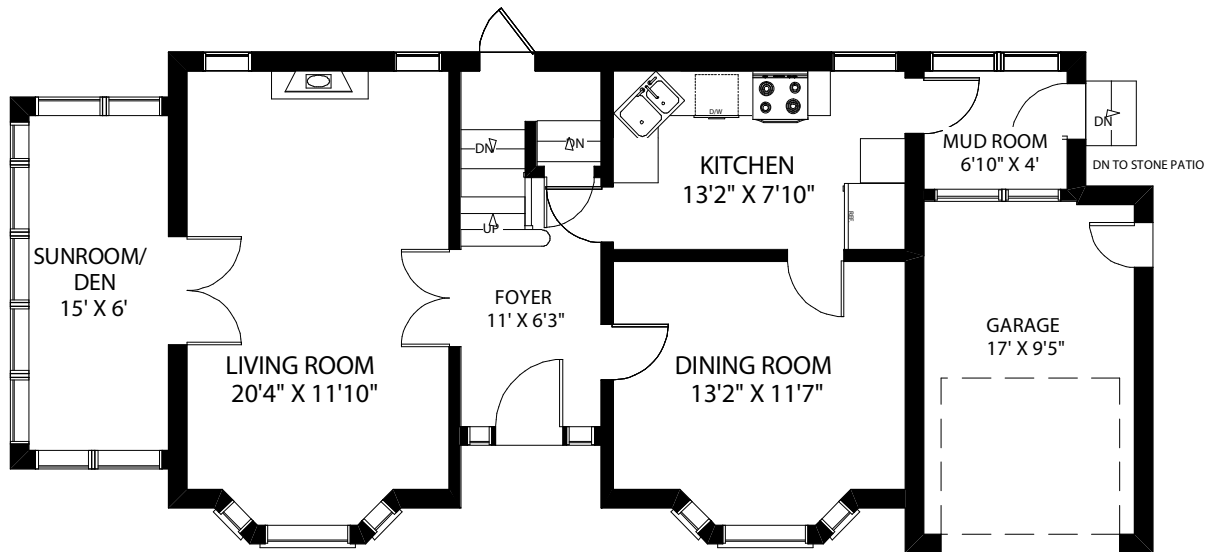

38 WEATHERELL STREET

INGRID SMITH & DAVID PROULX
Sales Representatives
RE/MAX West Realty Inc., Brokerage
(416) 769-6050

MAIN FLOOR
APPROXIMATELY 860 SQ FT

THIRD FLOOR
APPROXIMATELY 470 SQ FT

LOWER FLOOR
APPROXIMATELY 810 SQ FT

SECOND FLOOR
APPROXIMATELY 690 SQ FT