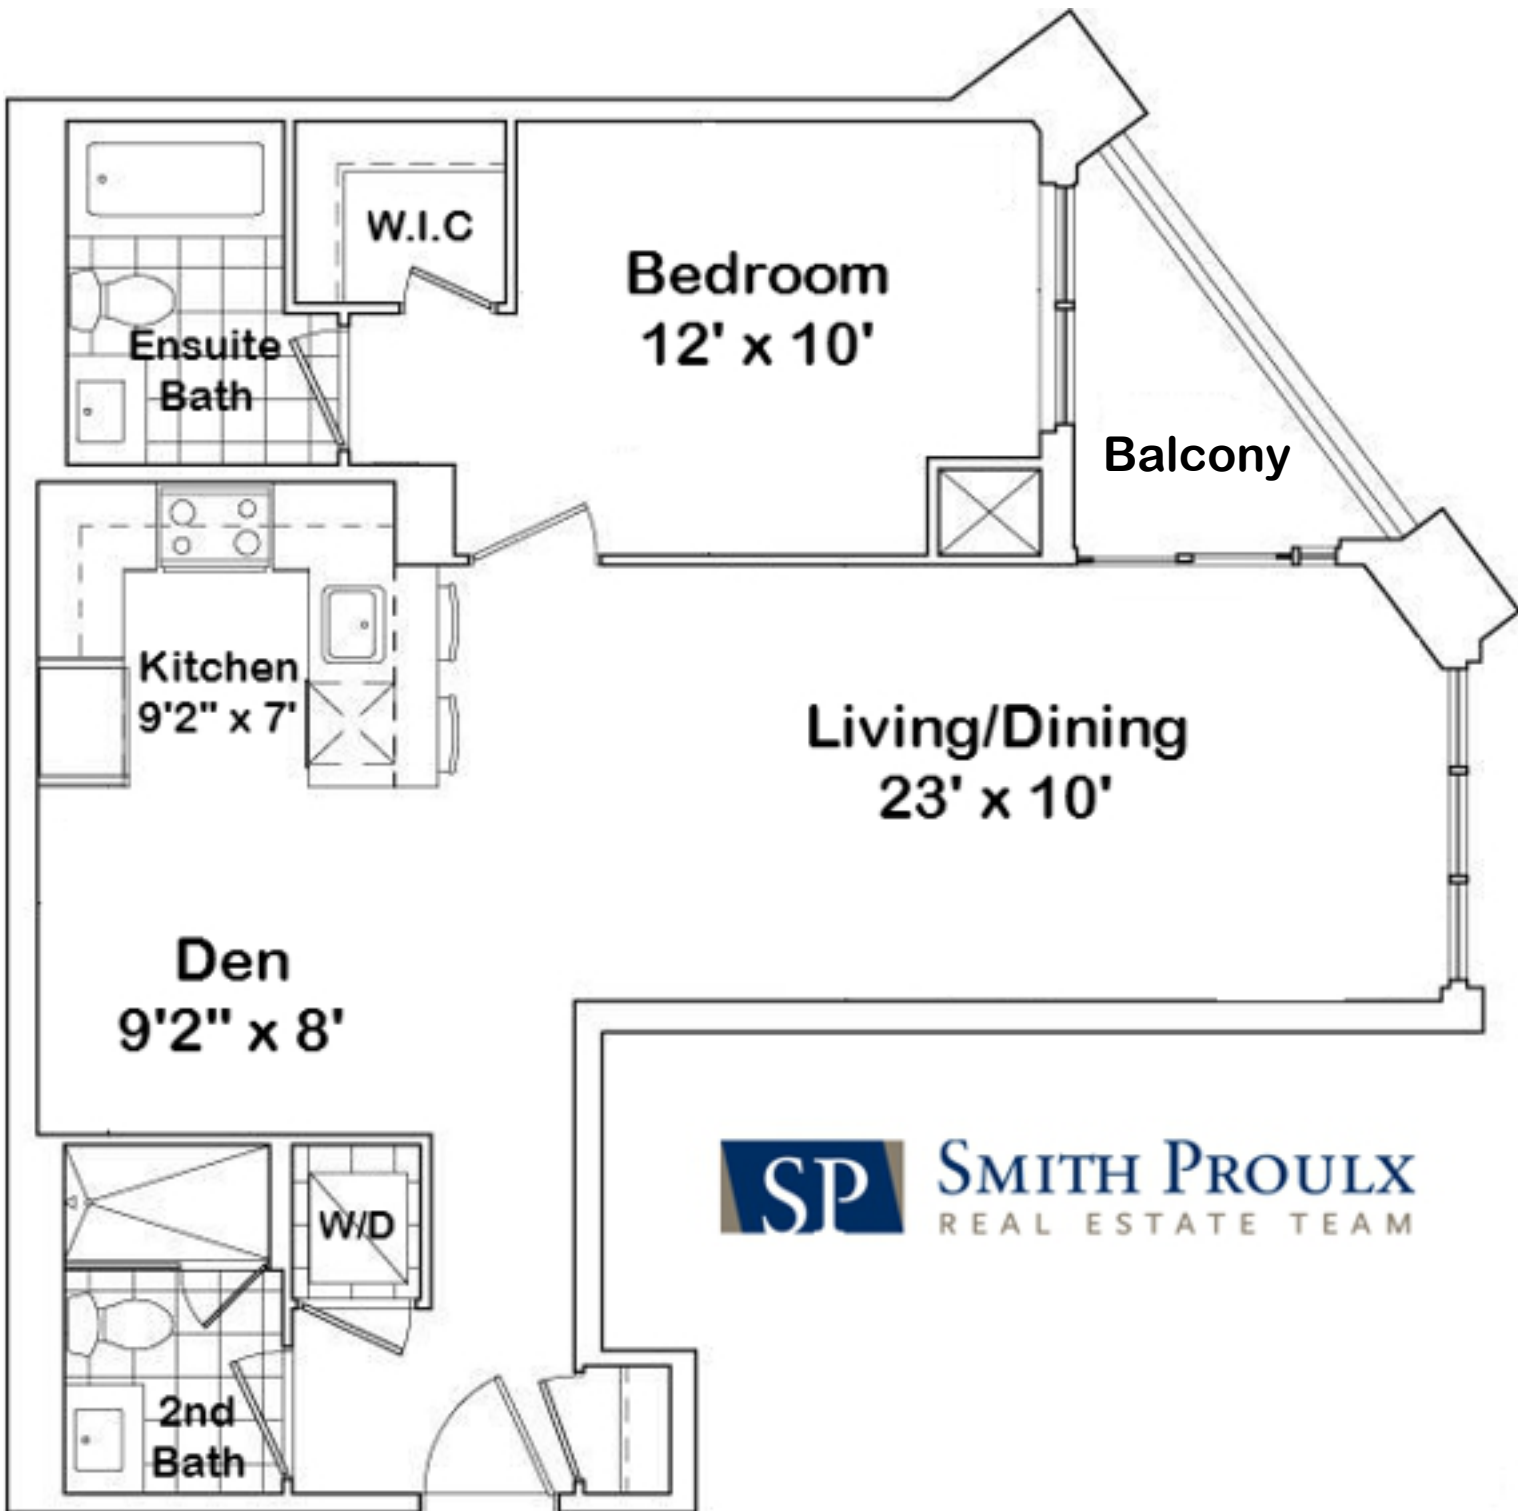

# 2 Old Mill Drive #504 Floor Plan

**SP** SMITH PROULX  
REAL ESTATE TEAM