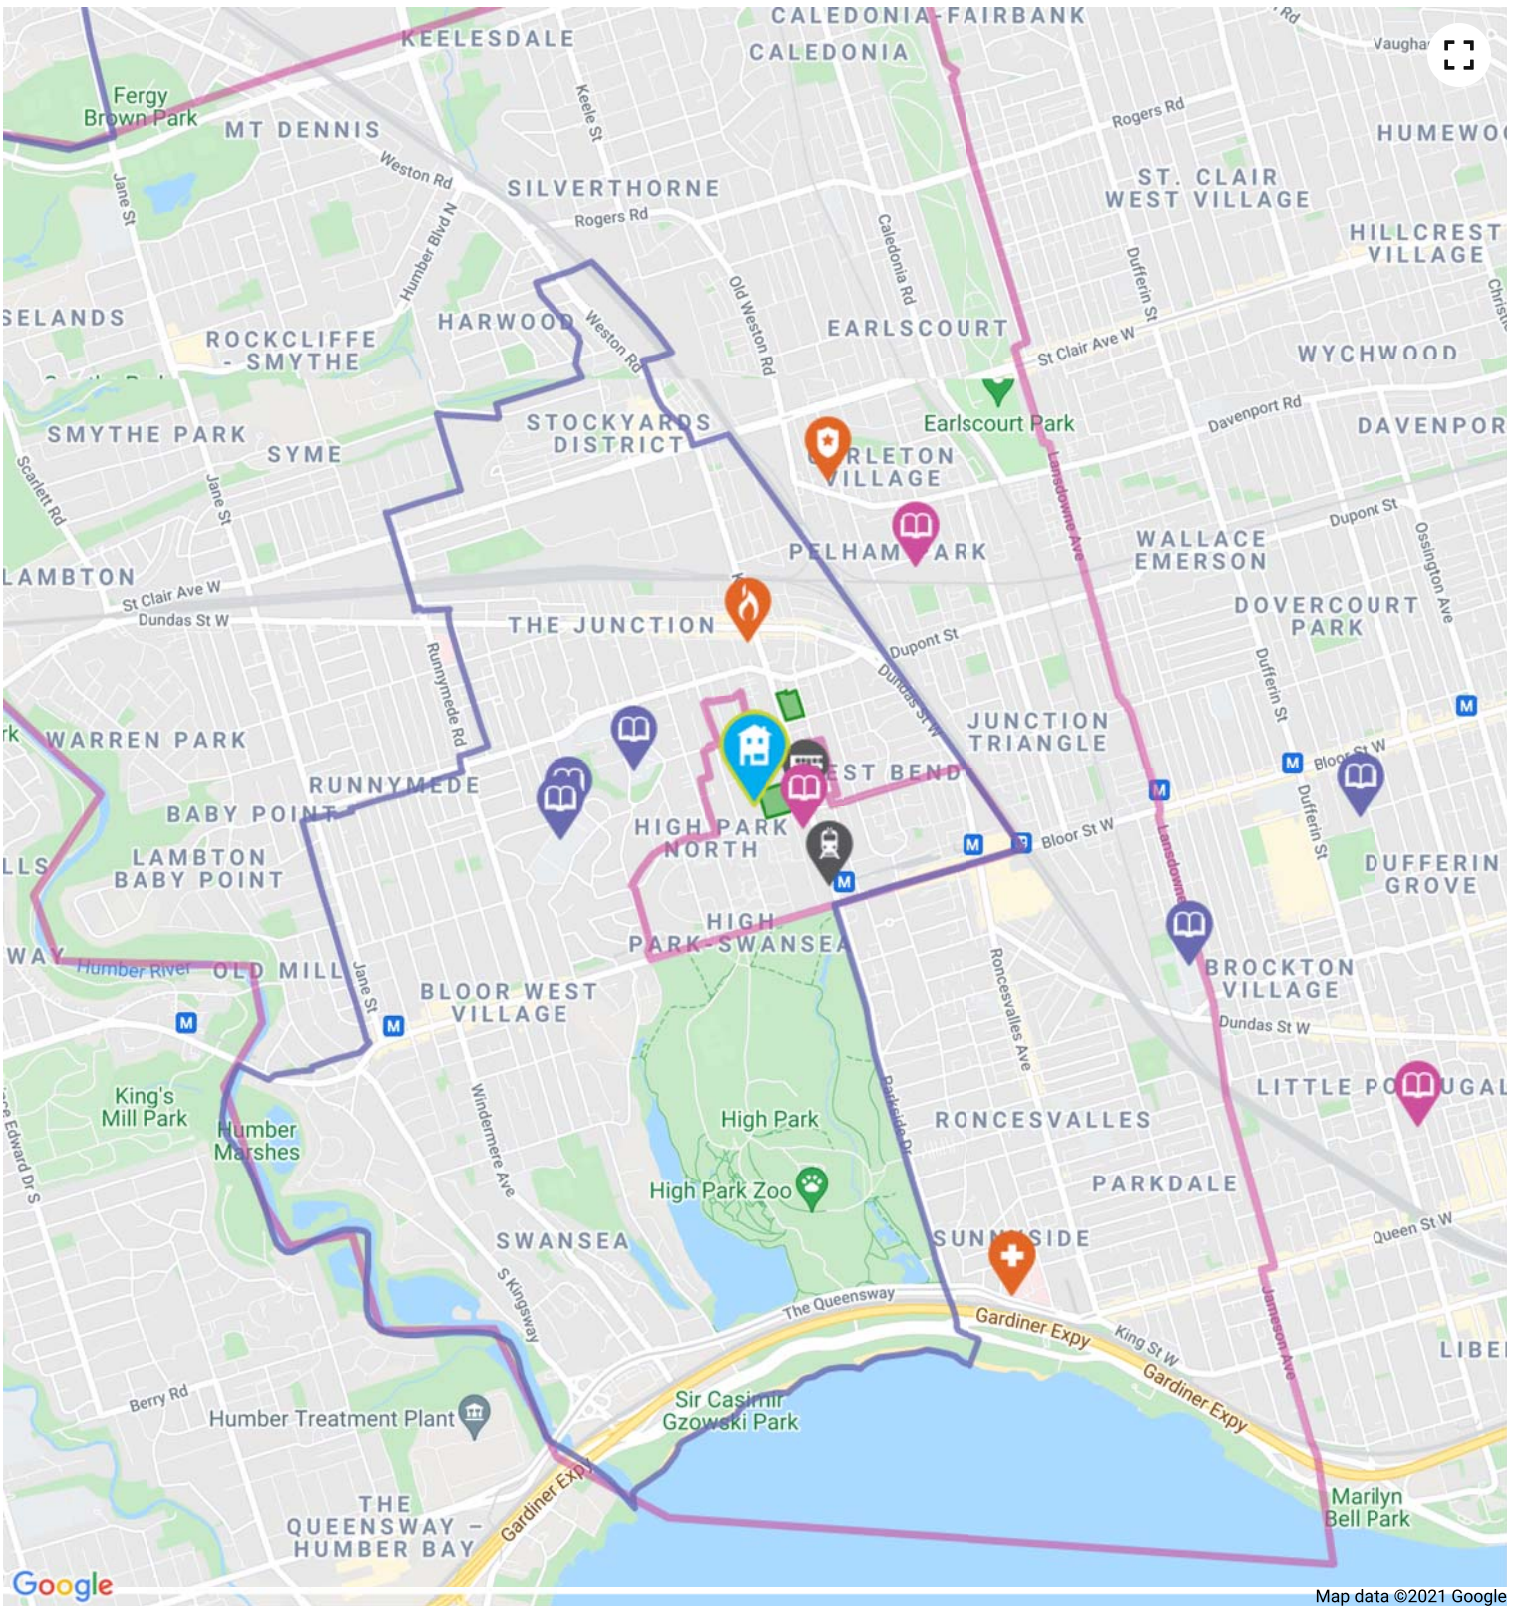

- Elementary Schools
- Middle Schools
- High Schools
- Transit
- Safety
- Elementary Attendance Zone
- Middle Attendance Zone
- High Attendance Zone
- Parks
- Convenience