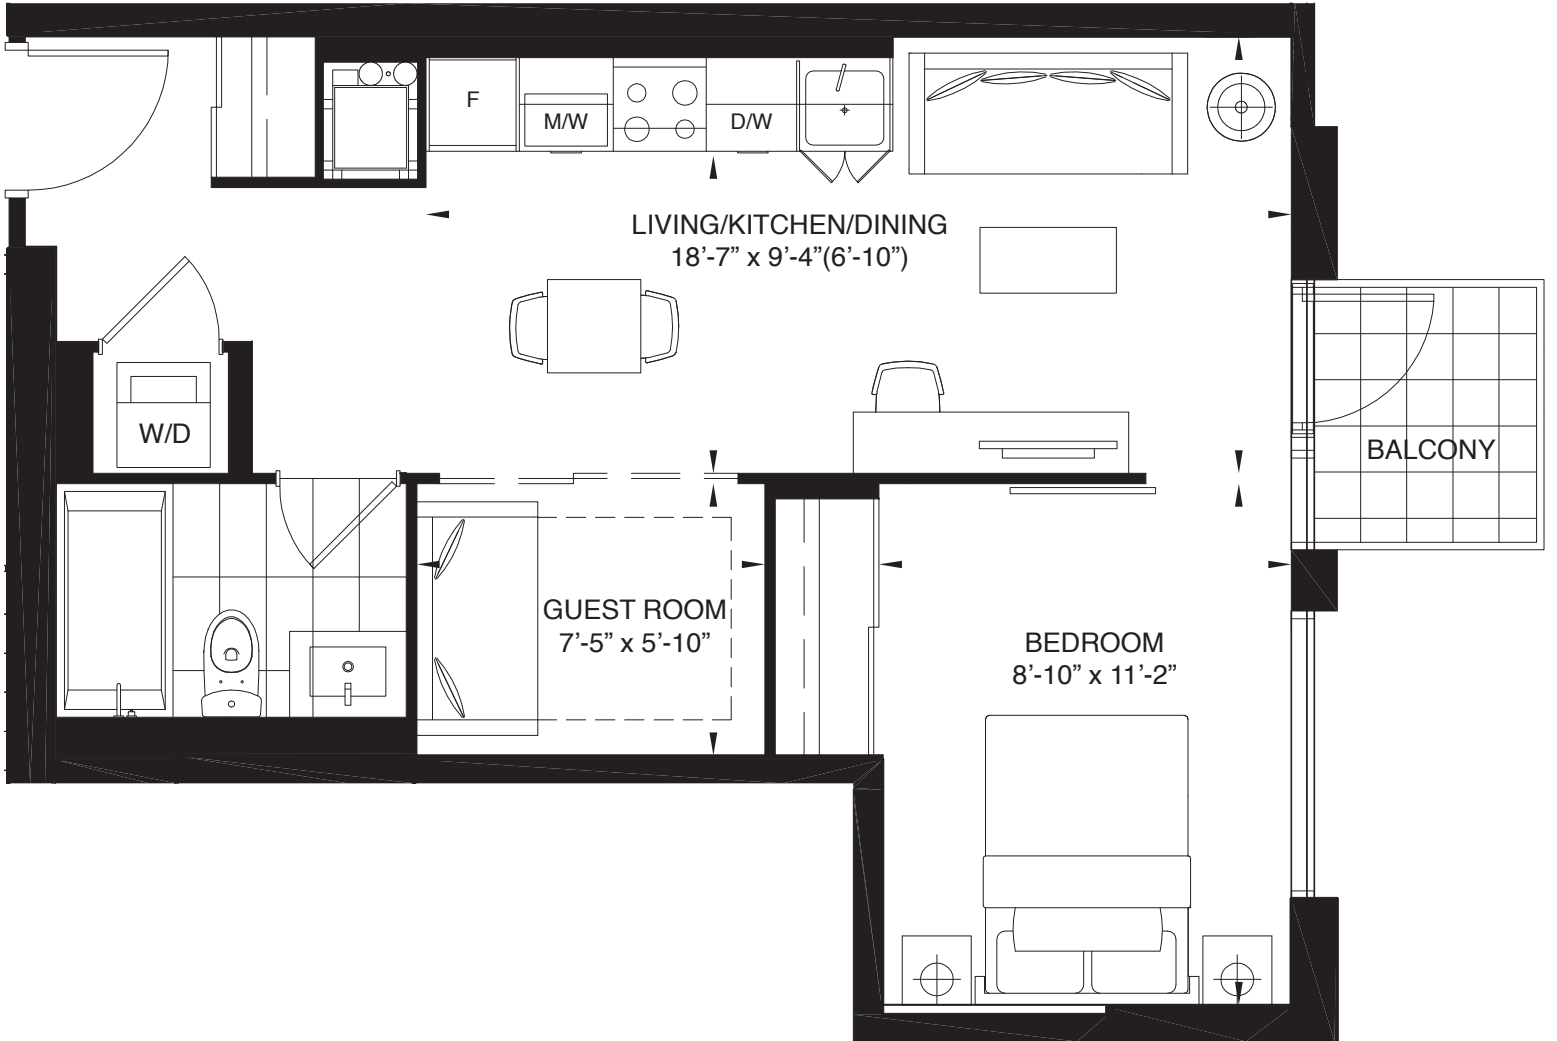

**T15** 1 BEDROOM + GUEST ROOM 520 SQ.FT.  
BALCONY - 26 SQ.FT.

FLOORS 19, 24-27

Note: All prices, figures, sizes, specifications and information are subject to change without notice. E.&OE. All areas and stated dimensions are approximate. Actual usable floor space, living area and square footage may vary from stated floor area. All illustrations are artist's concept only. The unit shown may be the reverse of the unit purchased. The purchase price does not include any furniture.