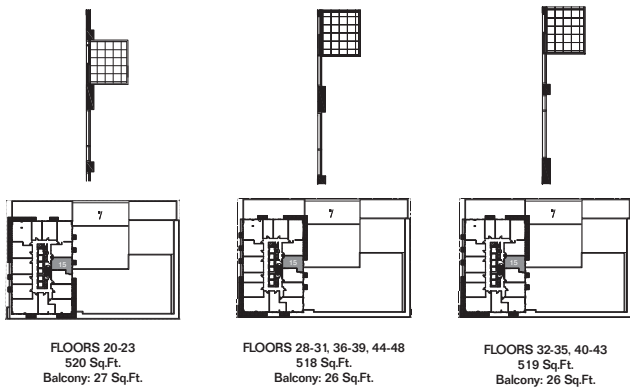

**T15** 1 BEDROOM + GUEST ROOM 520 SQ.FT.  
BALCONY - 26 SQ.FT.

FLOORS 19, 24-27

Note: All prices, figures, sizes, specifications and information are subject to change without notice. E.&OE. All areas and stated dimensions are approximate. Actual usable floor space, living area and square footage may vary from stated floor area. All illustrations are artist's concept only. The unit shown may be the reverse of the unit purchased. The purchase price does not include any furniture.