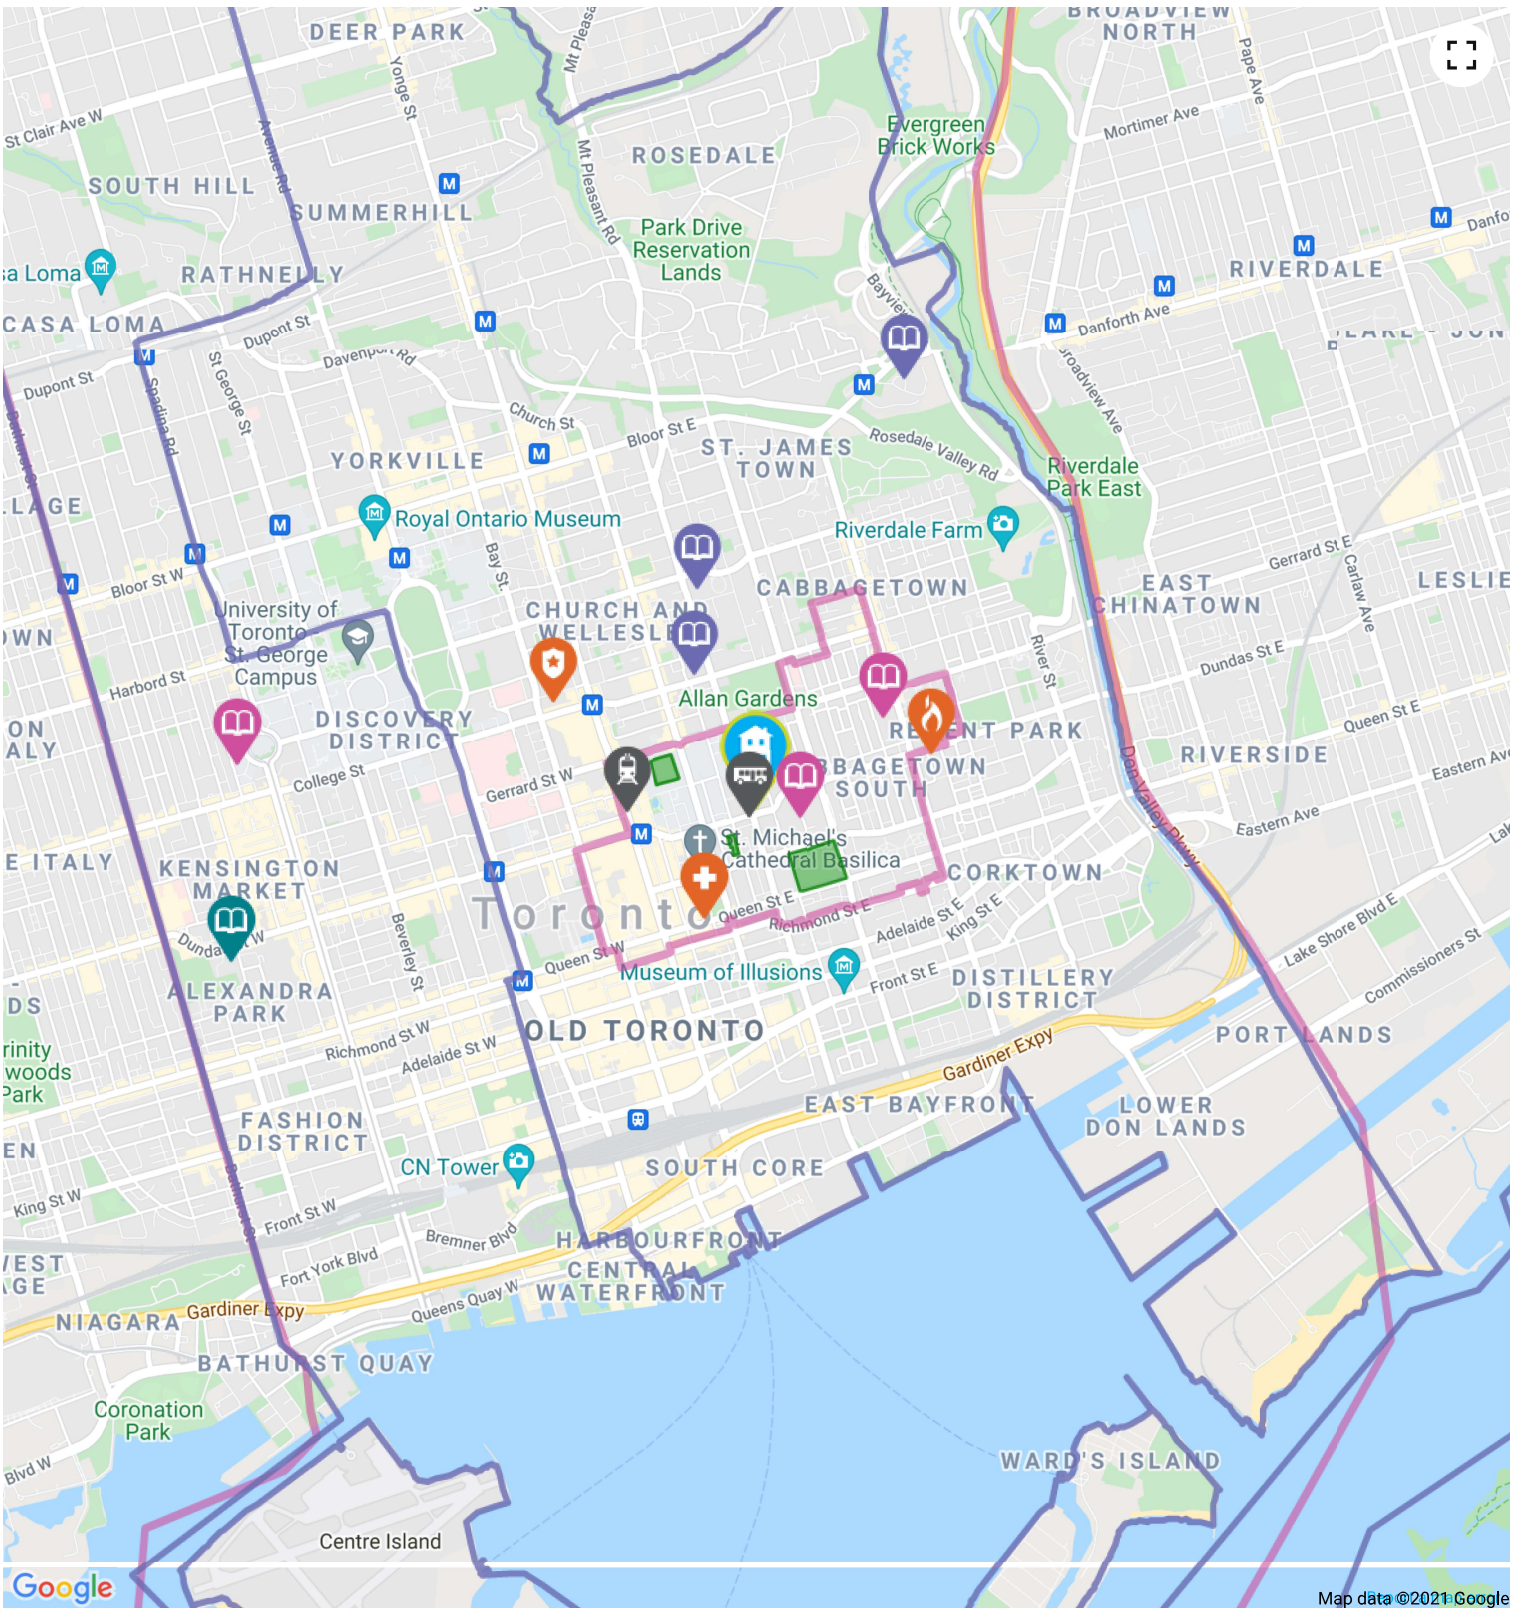

Google

Map data ©2021 Google

- Elementary Schools
- Middle Schools
- High Schools
- Transit
- Safety
- Elementary Attendance Zone
- Middle Attendance Zone
- High Attendance Zone
- Parks
- Convenience

HoodQ