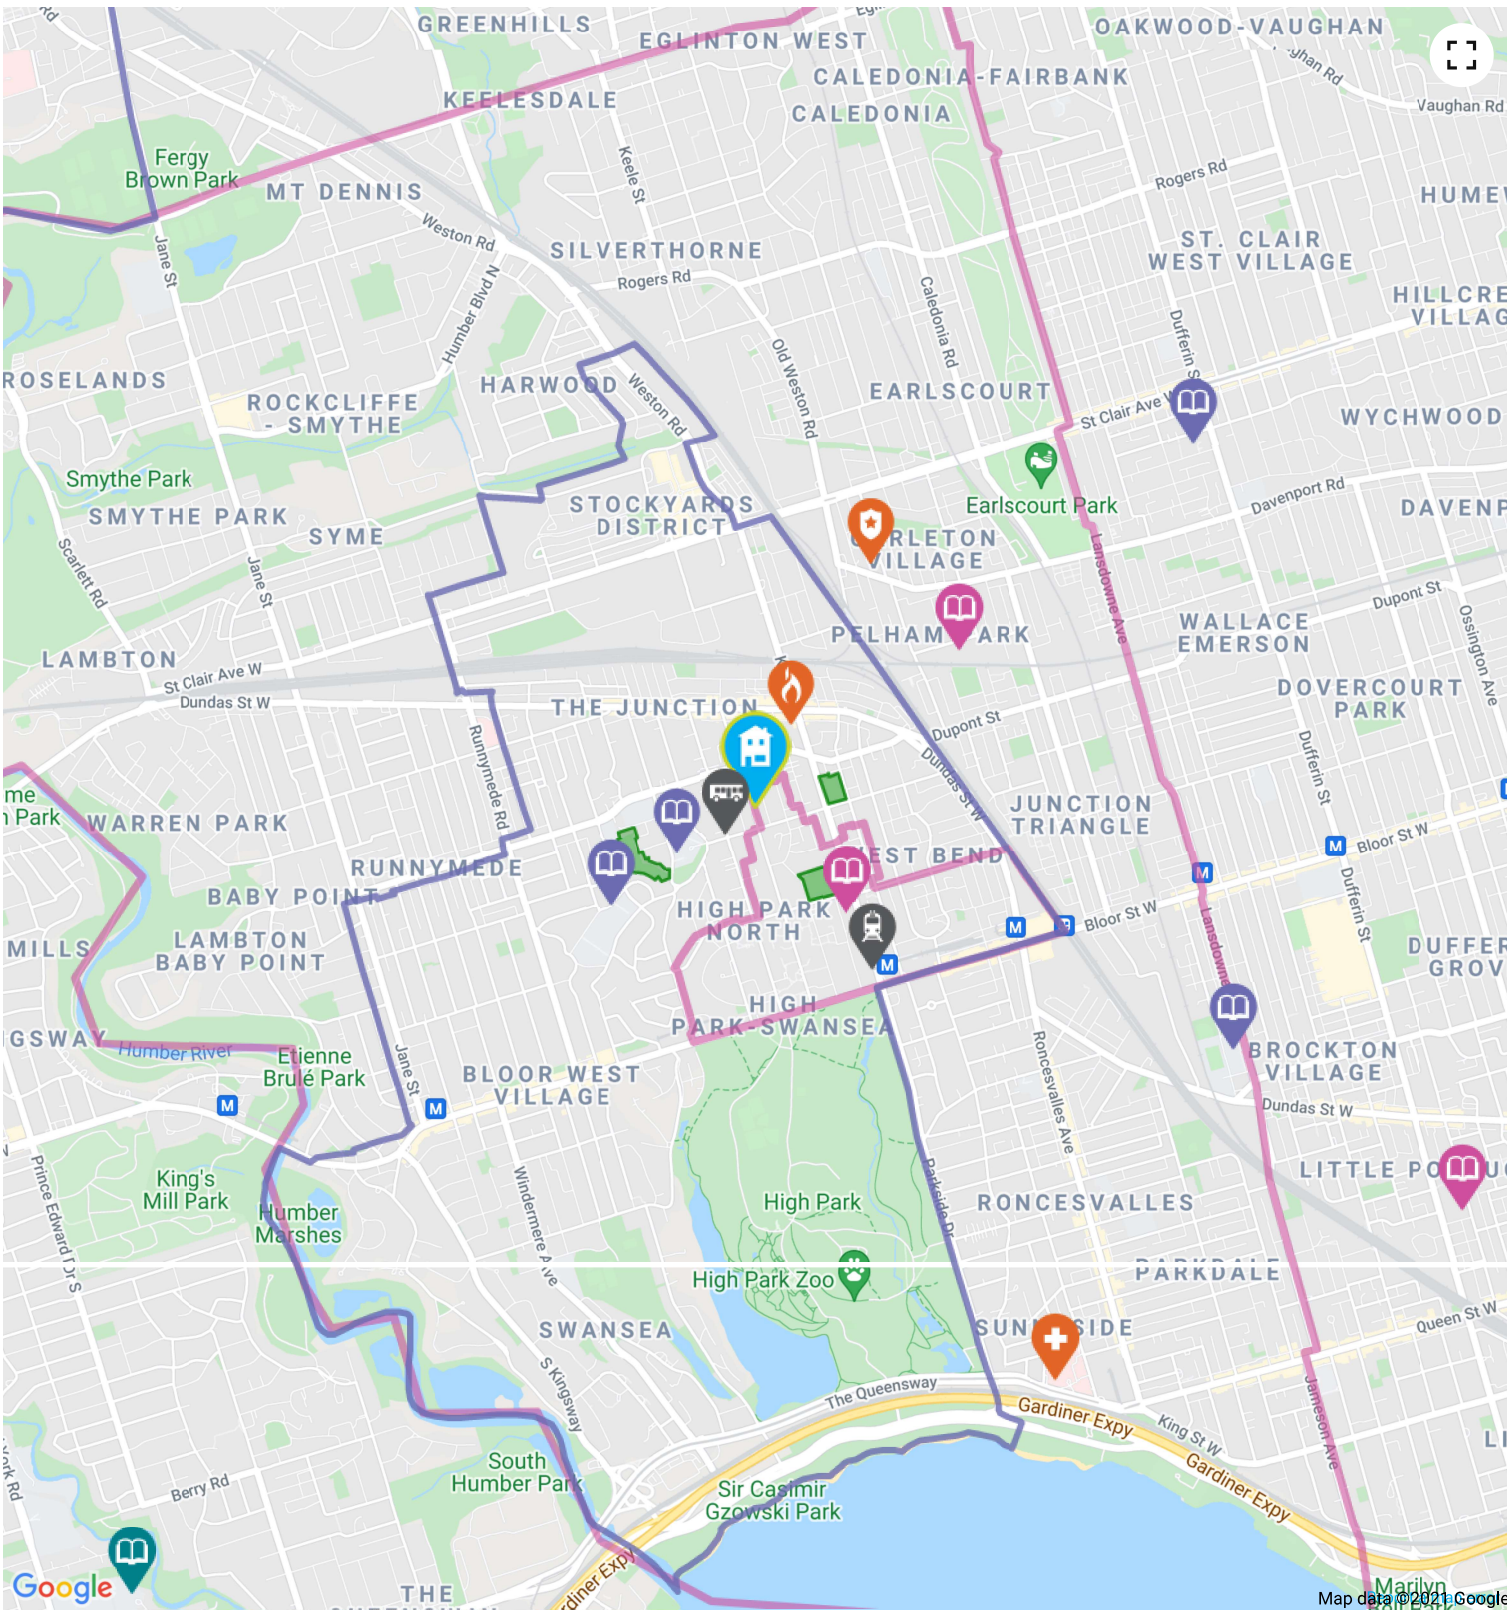

- Elementary Schools
- Middle Schools
- High Schools
- Transit
- Safety
- Elementary Attendance Zone
- Middle Attendance Zone
- High Attendance Zone
- Parks
- Convenience