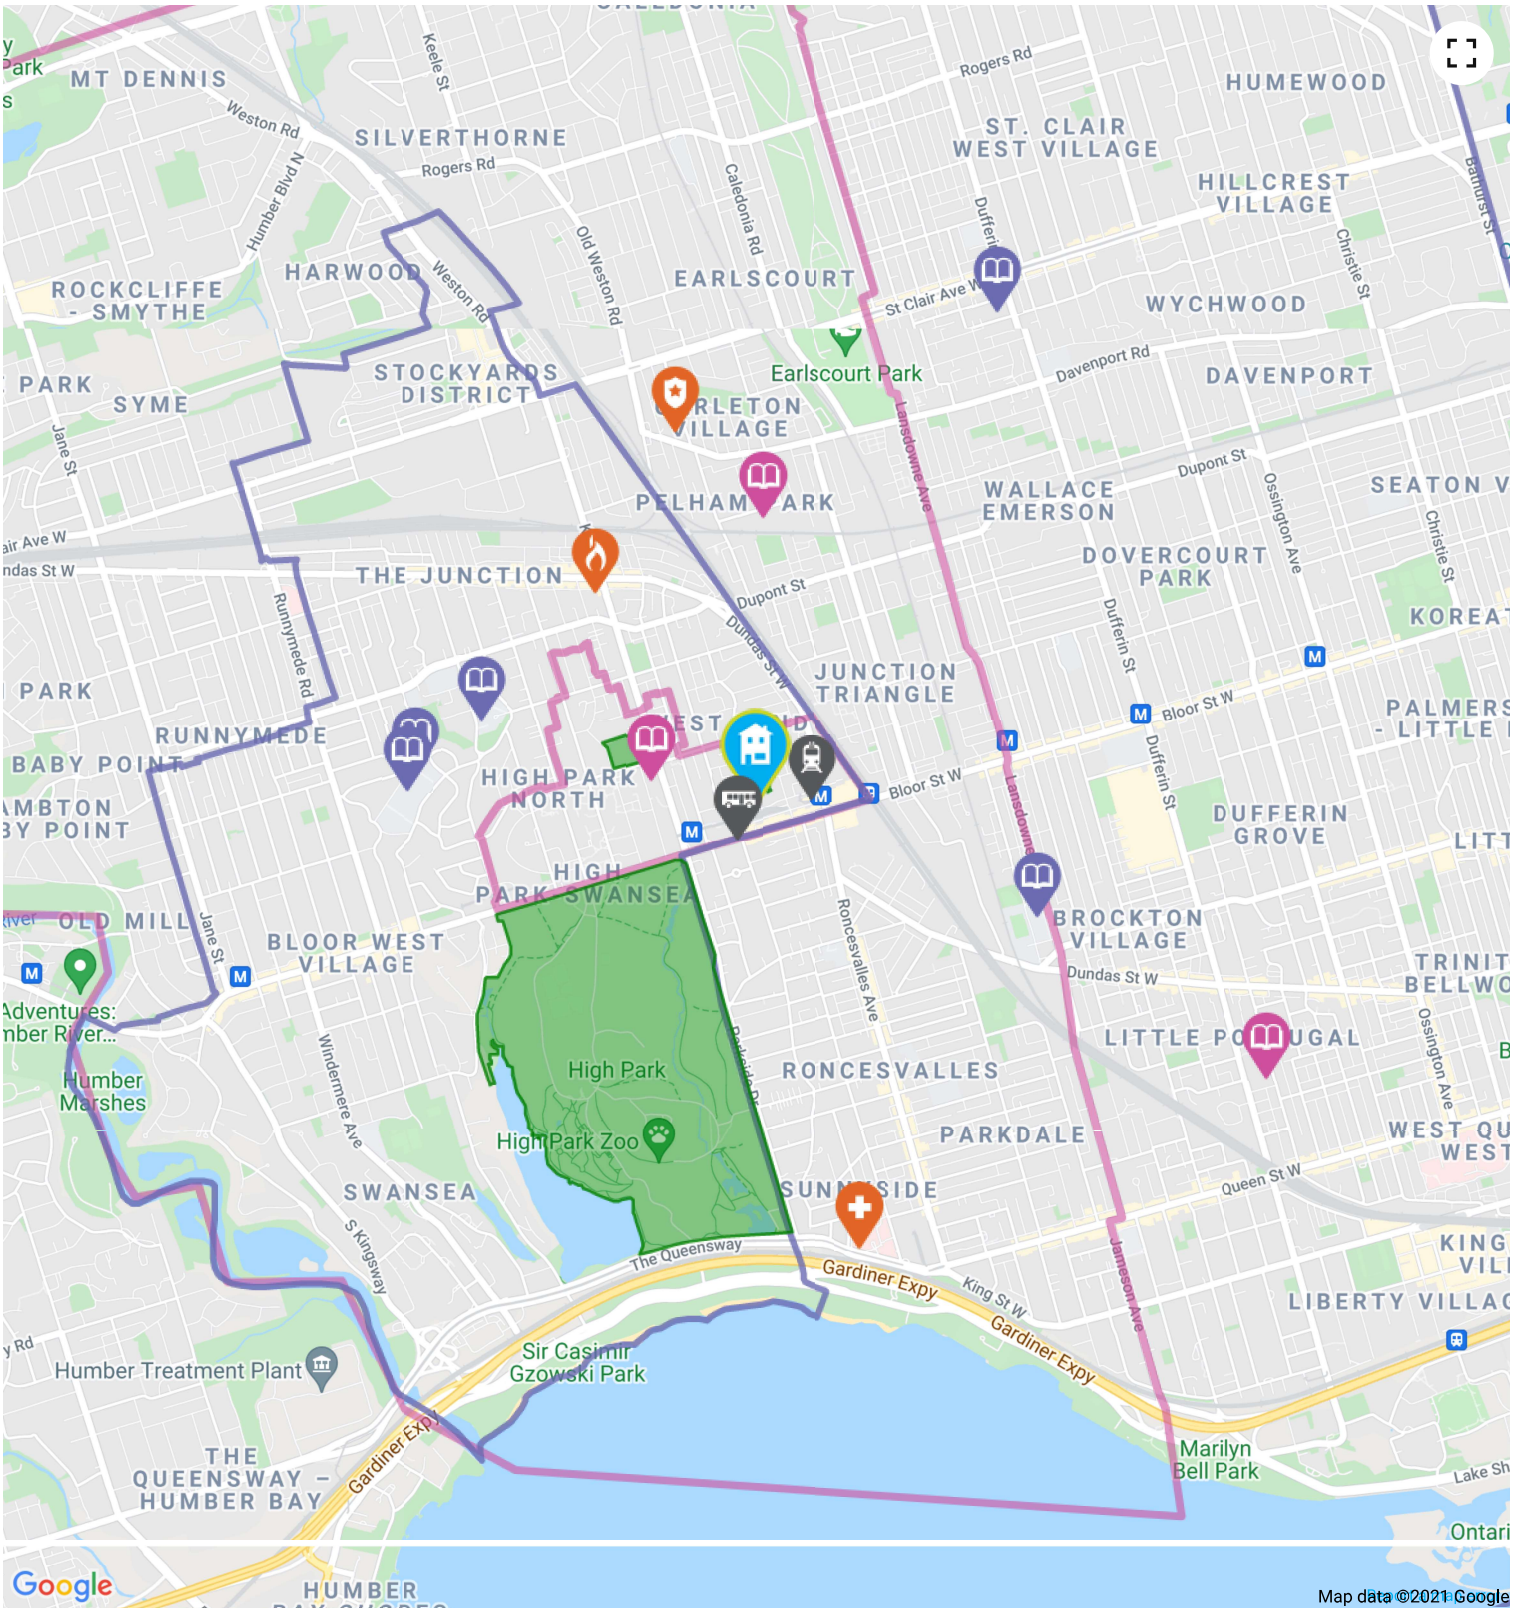

- Elementary Schools
- Middle Schools
- High Schools
- Transit
- Safety
- Elementary Attendance Zone
- Middle Attendance Zone
- High Attendance Zone
- Parks
- Convenience