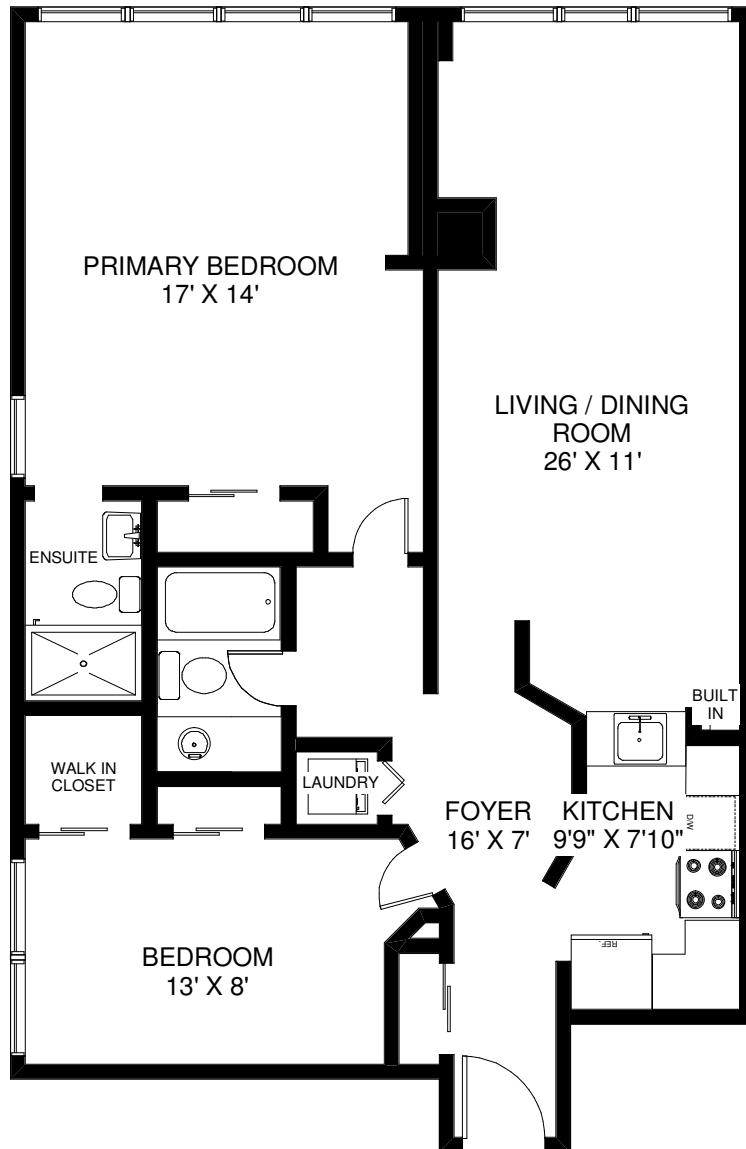

15 MAITLAND PLACE #1208

INGRID SMITH, DAVID PROULX & RENEE PROULX
Sales Representatives
RE/MAX West Realty Inc., Brokerage
(416) 769-6050

Note: Measurements & Calculations are approximate. Provided as a guideline only.