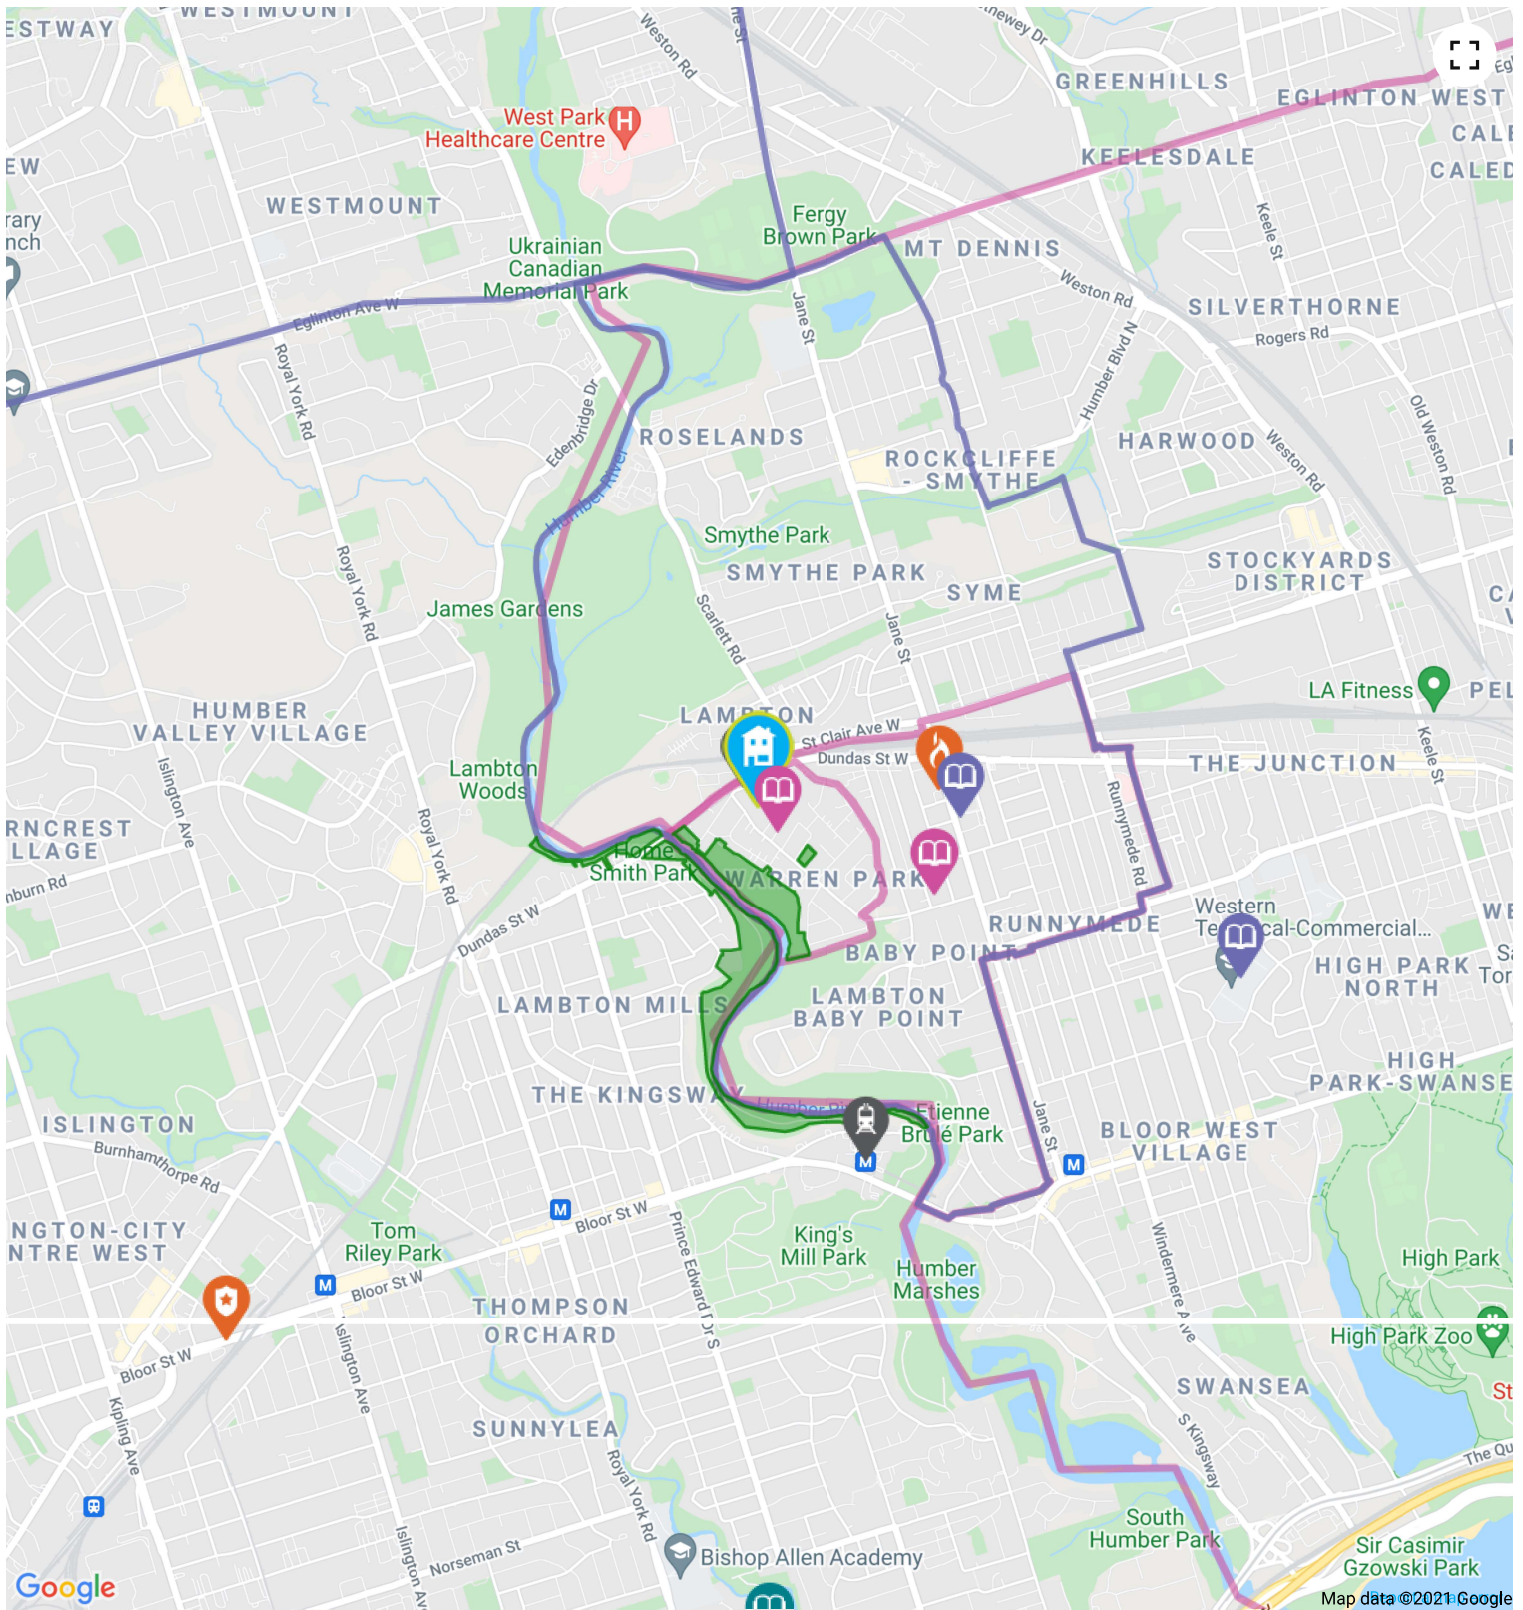

- Elementary Schools
- Middle Schools
- High Schools
- Transit
- Safety
- Elementary Attendance Zone
- Middle Attendance Zone
- High Attendance Zone
- Parks
- Convenience