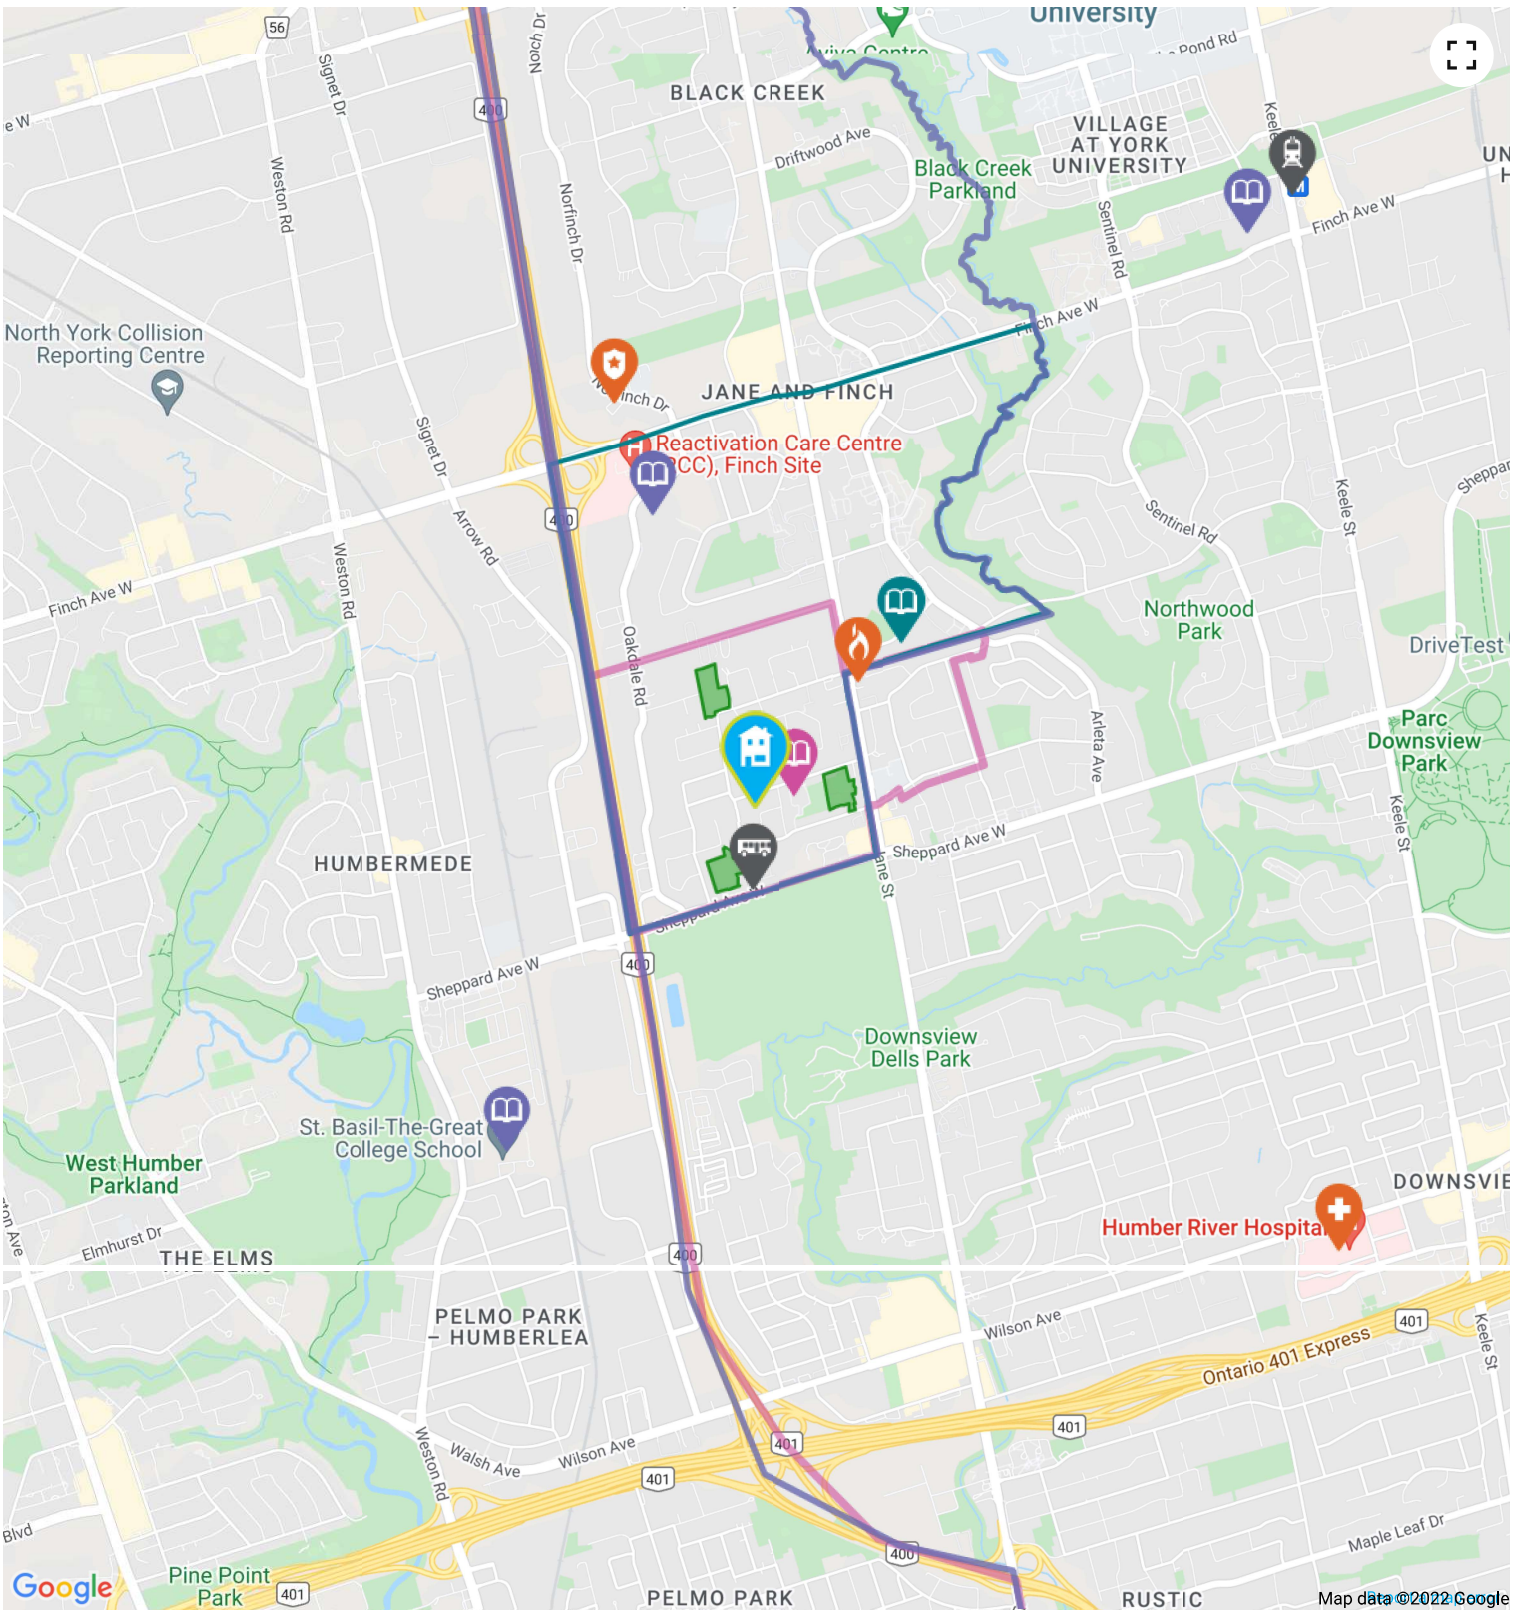

Elementary Schools		Middle Schools		High Schools		Transit		Safety
	Elementary Attendance Zone		Middle Attendance Zone		High Attendance Zone		Parks		Convenience