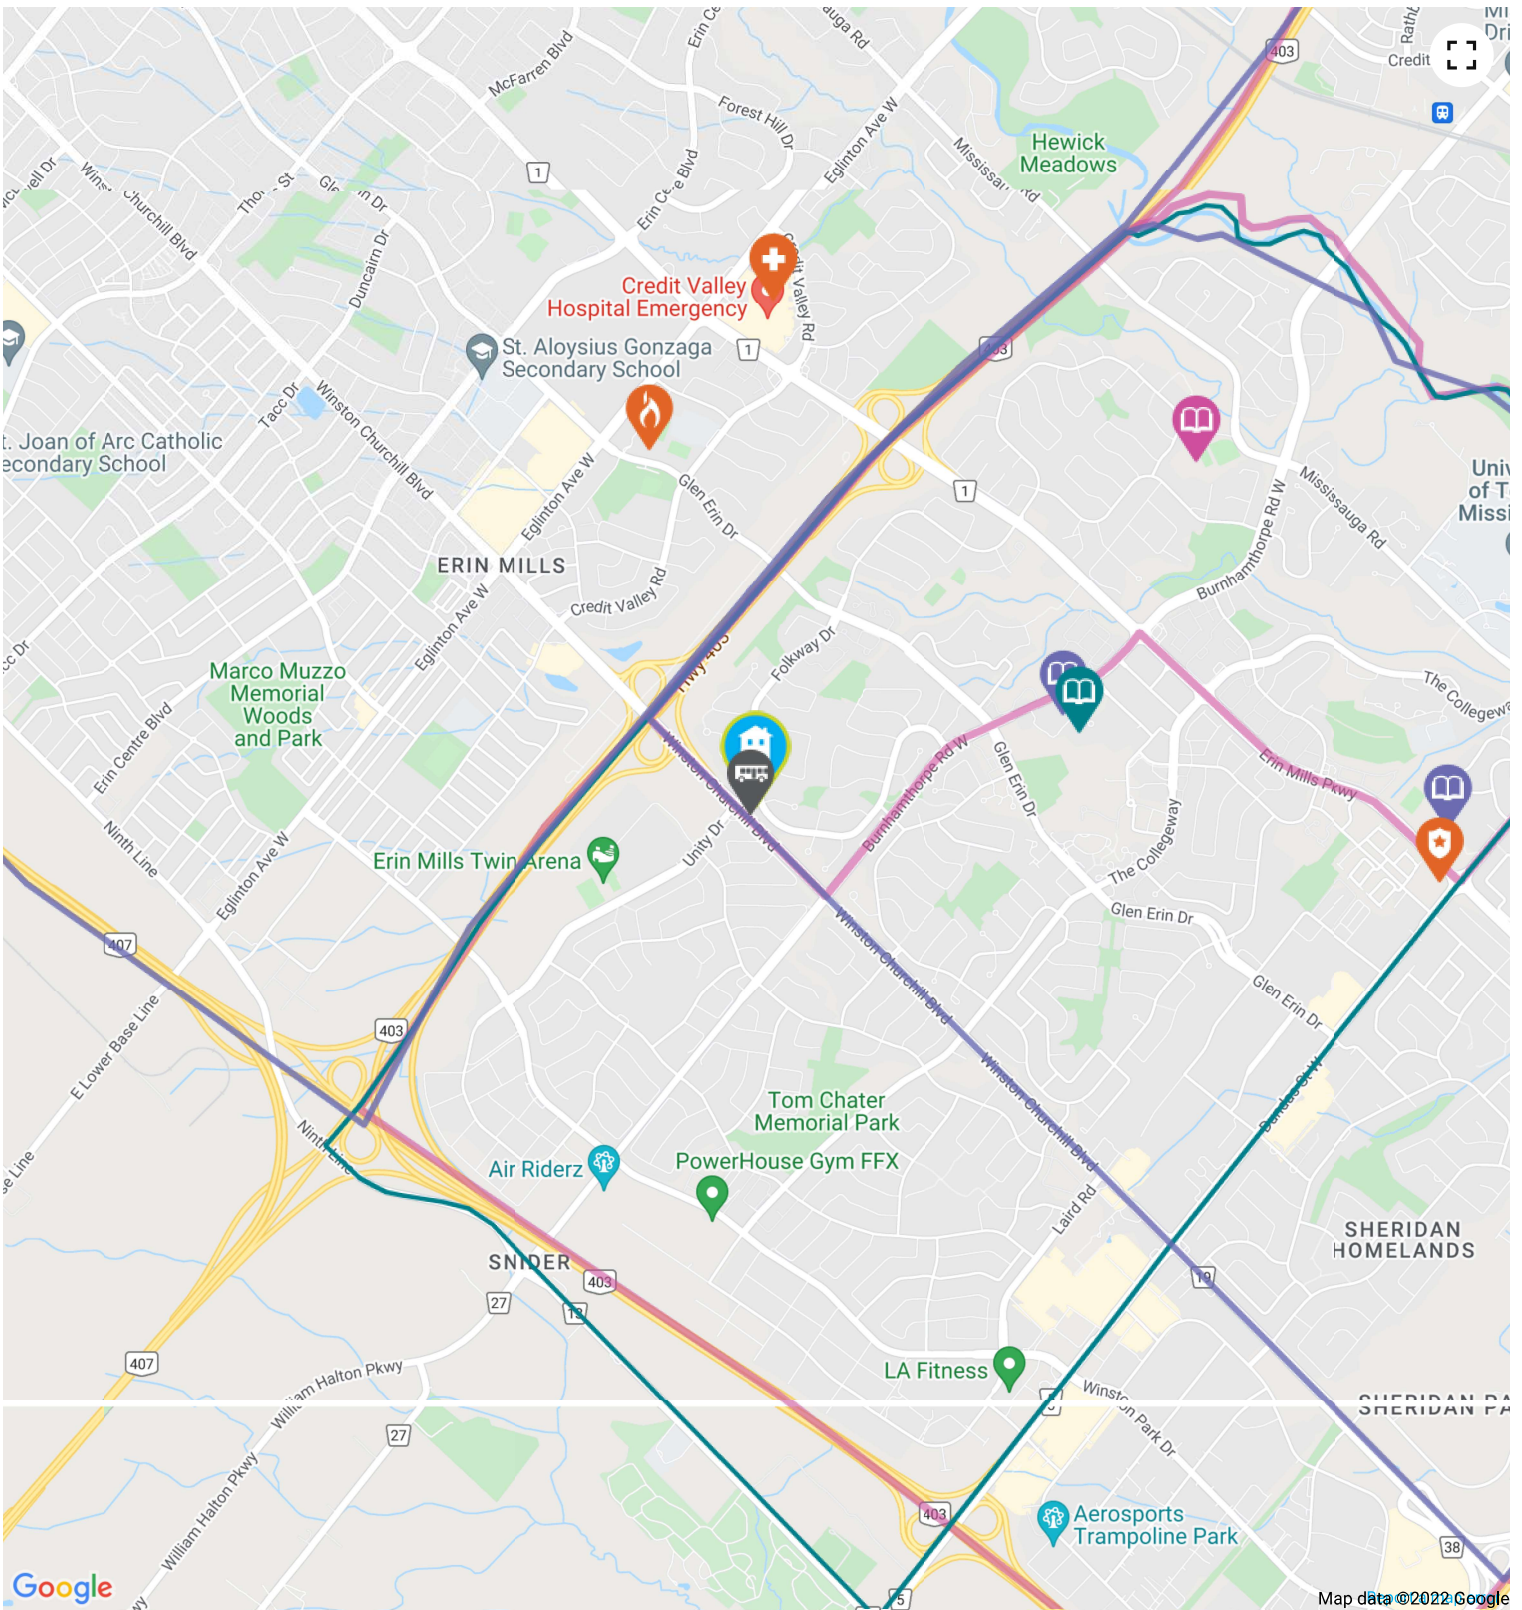

- Elementary Schools
- Middle Schools
- High Schools
- Transit
- Safety

- Elementary Attendance Zone
- Middle Attendance Zone
- High Attendance Zone
- Parks
- Convenience