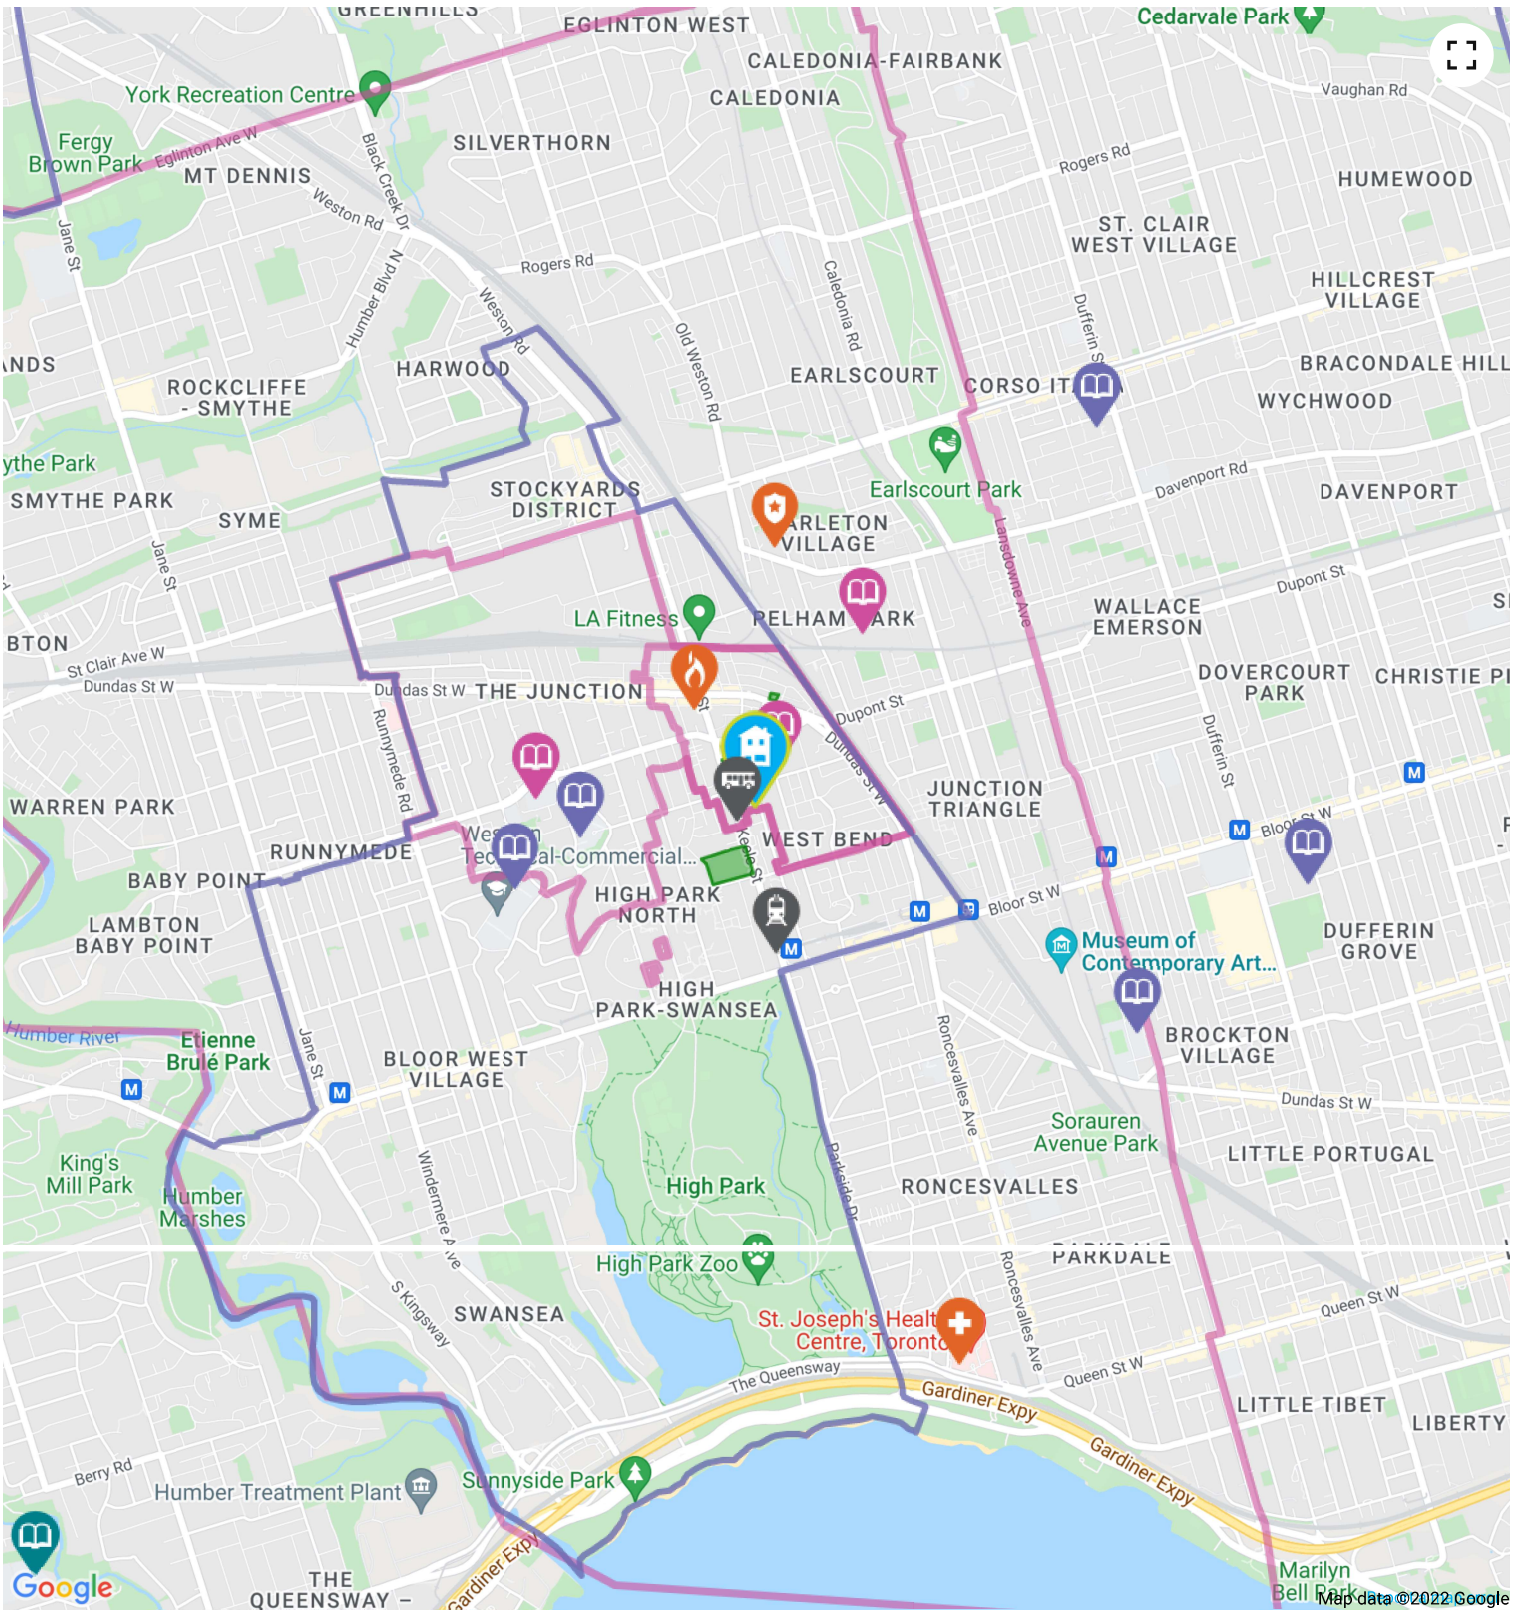

- Elementary Schools
- Middle Schools
- High Schools
- Transit
- Safety
- Elementary Attendance Zone
- Middle Attendance Zone
- High Attendance Zone
- Parks
- Convenience