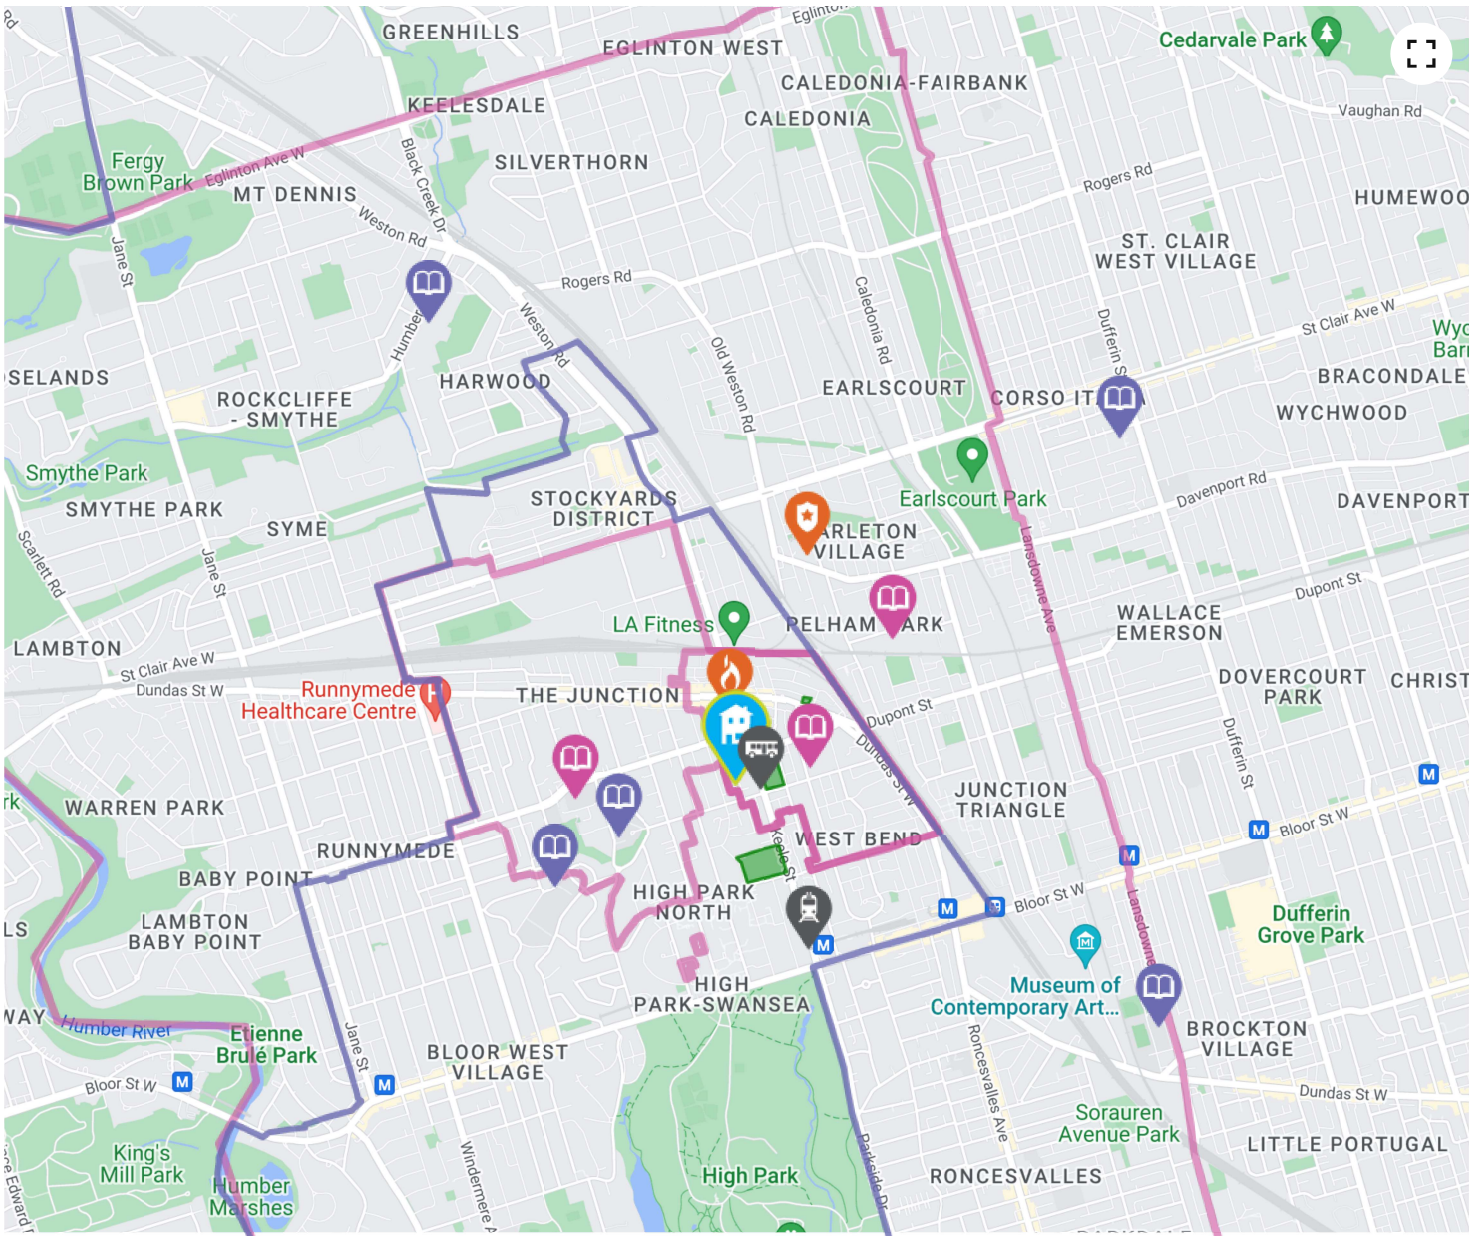

1. Elementary Schools
   - Middle Schools
   - High Schools
   - Transit
   - Safety
3. Elementary Attendance Zone
   - Middle Attendance Zone
   - High Attendance Zone
   - Parks
   - Convenience

HoodQ