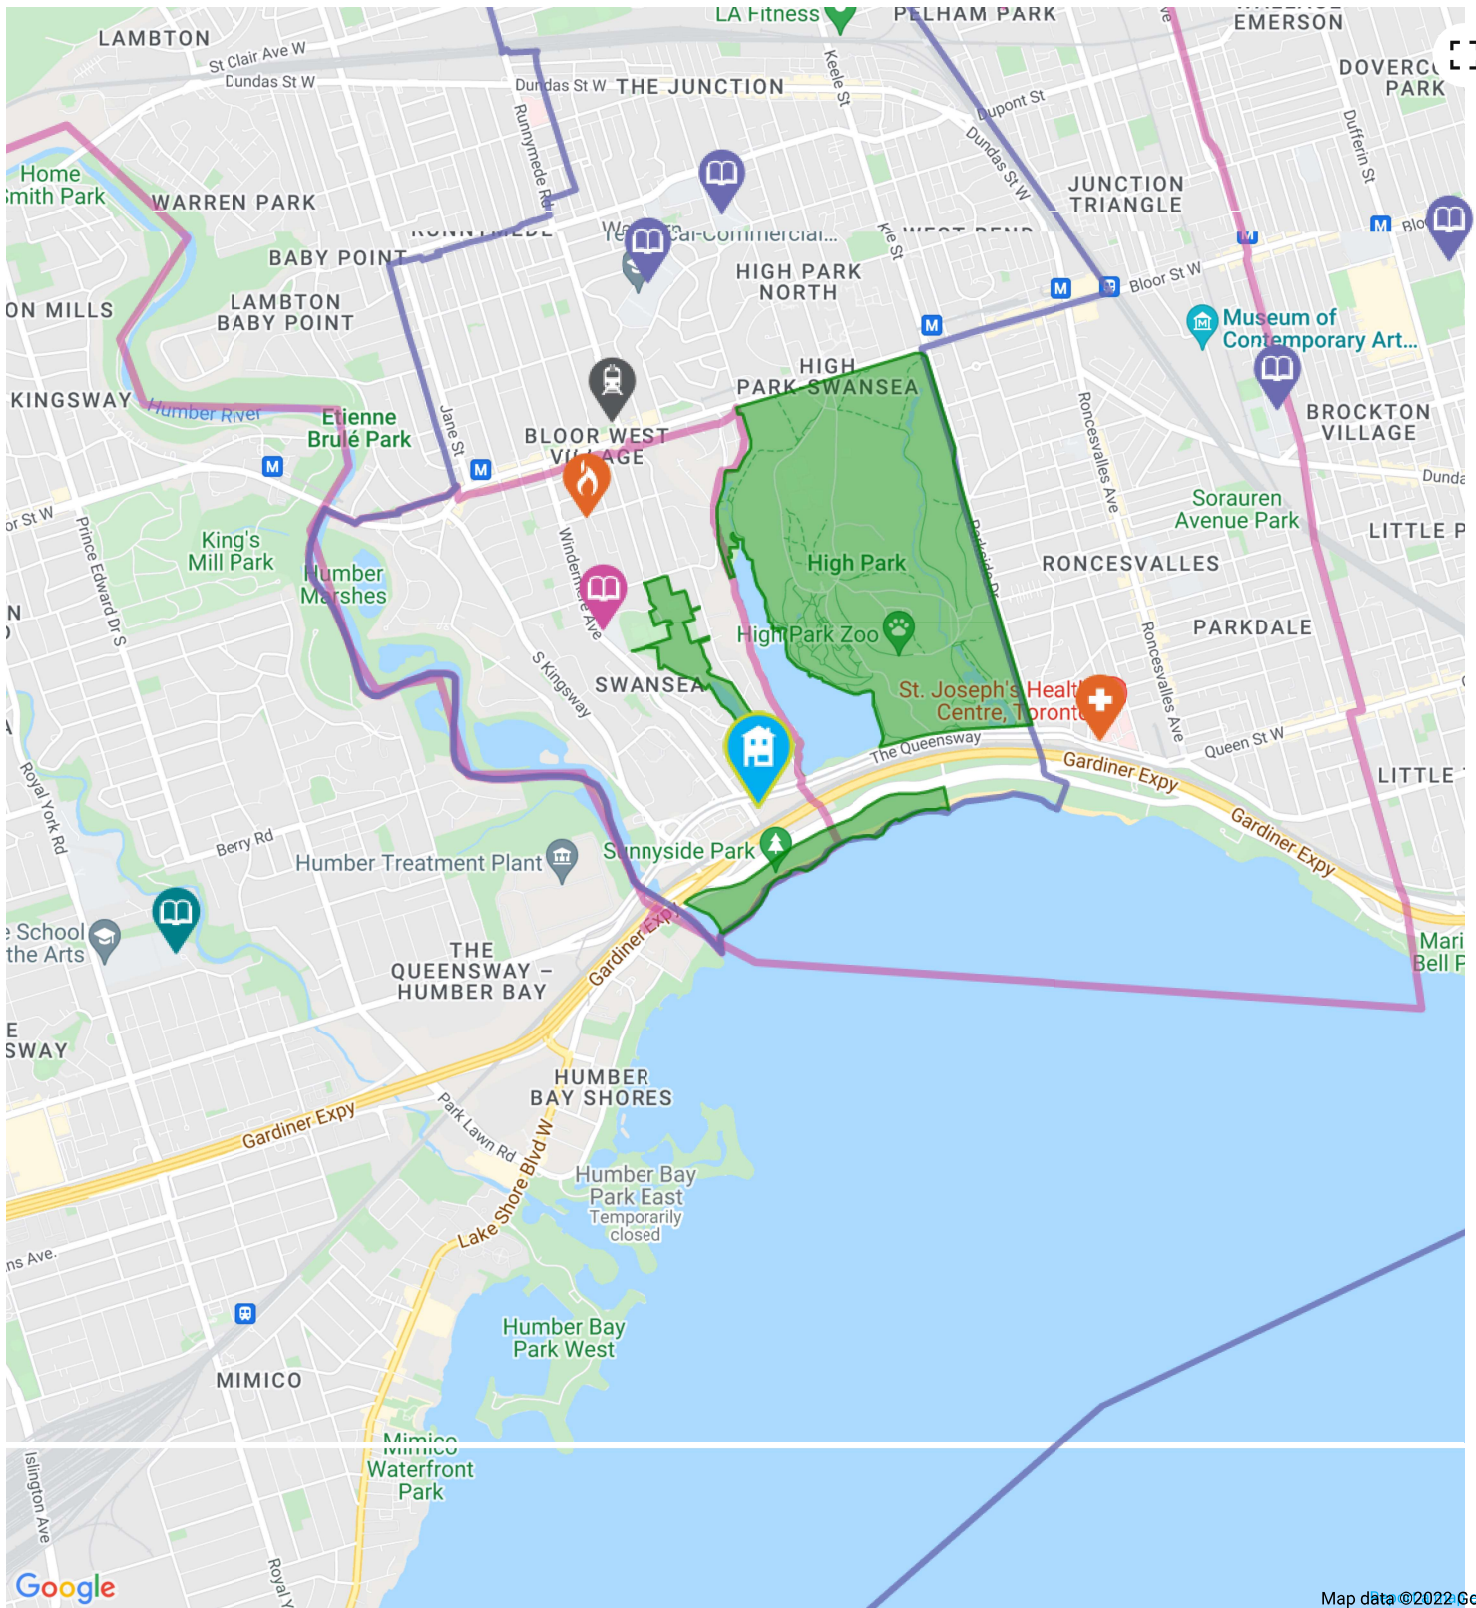

- Elementary Schools
- Middle Schools
- High Schools
- Transit
- Safety
- Elementary Attendance Zone
- Middle Attendance Zone
- High Attendance Zone
- Parks
- Convenience