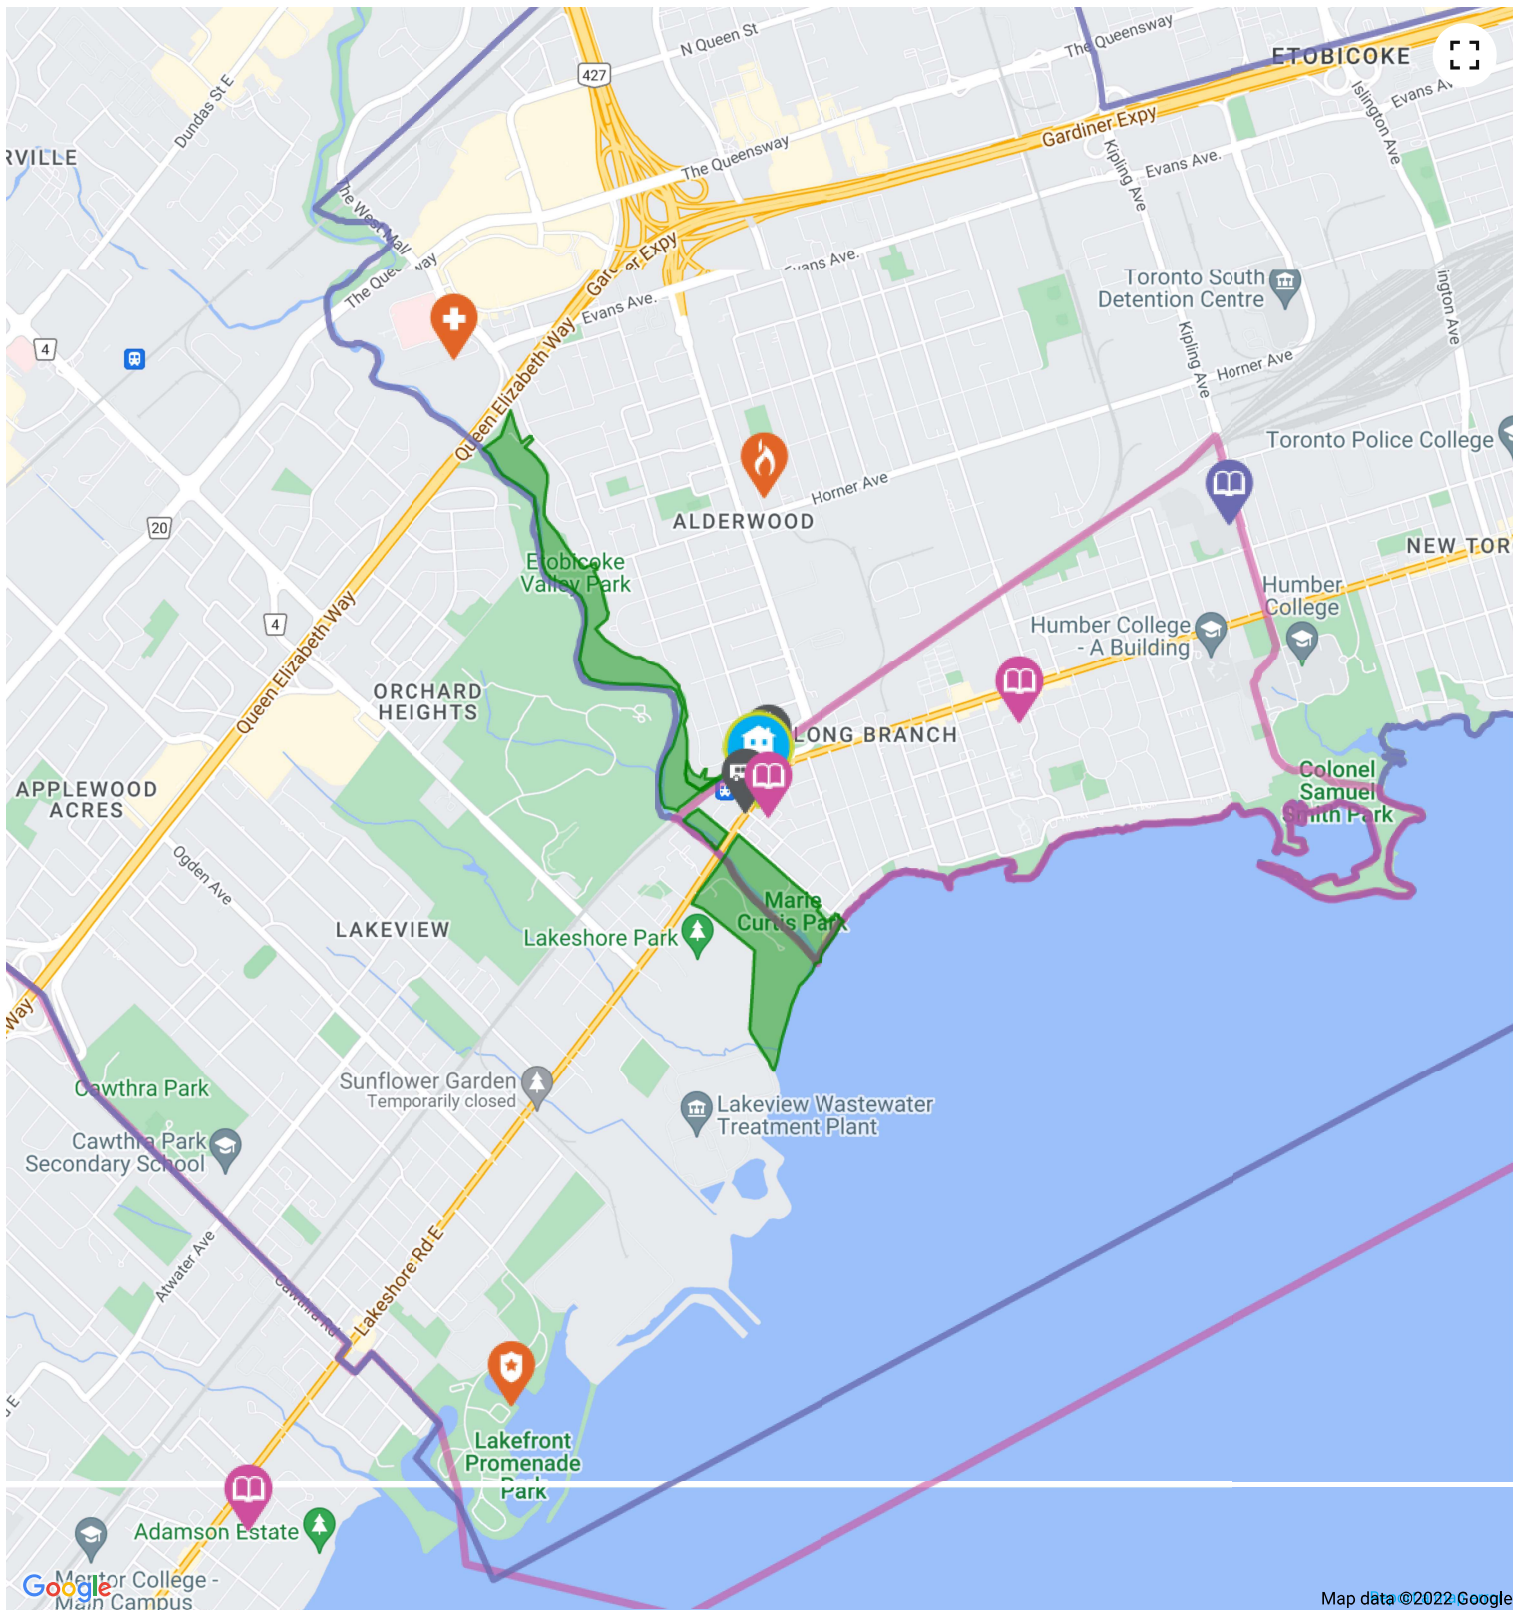

Map data ©2022 Google

Elementary Schools	Middle Schools	High Schools	Transit	Safety
Elementary Attendance Zone	Middle Attendance Zone	High Attendance Zone	Parks	Convenience