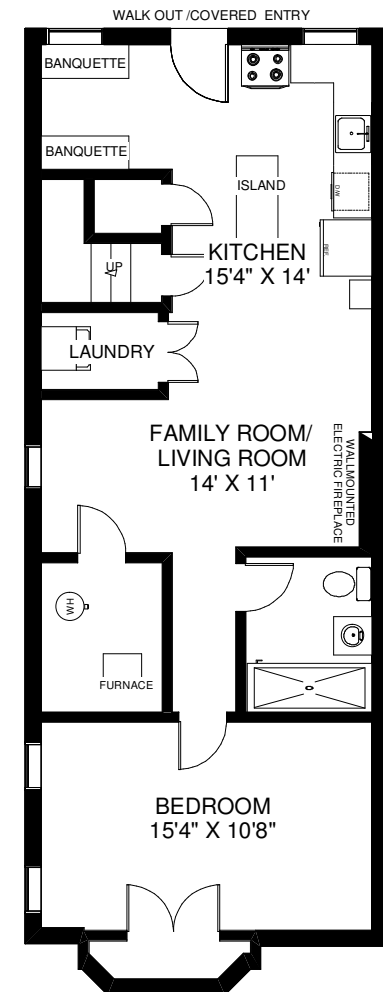

58 PINE CREST ROAD

INGRID SMITH, DAVID PROULX & RENEE PROULX
 Sales Representatives
 RE/MAX West Realty Inc., Brokerage
 (416) 769-6050

MAIN FLOOR

SECOND FLOOR

THIRD FLOOR

LOWER FLOOR

Note: Measurements & Calculations are approximate.
 Provided as a guideline only.