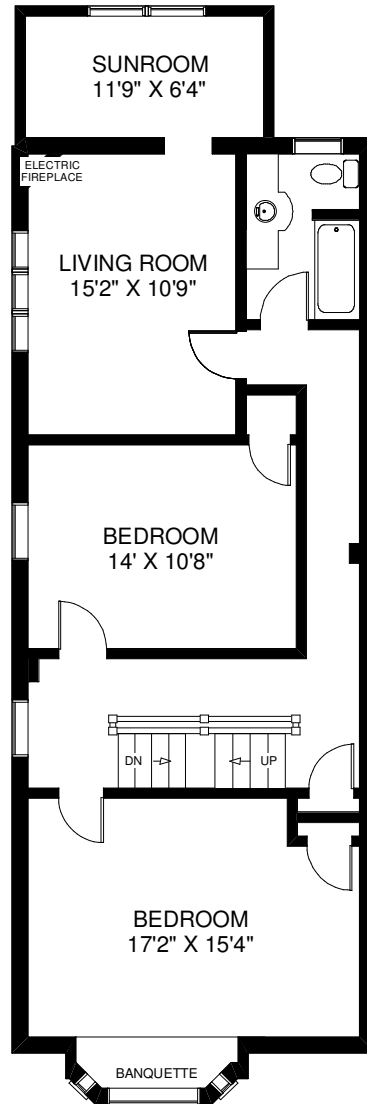

58 PINE CREST ROAD

INGRID SMITH, DAVID PROULX & RENEE PROULX
 Sales Representatives
 RE/MAX West Realty Inc., Brokerage
 (416) 769-6050

MAIN FLOOR

SECOND FLOOR

THIRD FLOOR

LOWER FLOOR

Note: Measurements & Calculations are approximate.
 Provided as a guideline only.