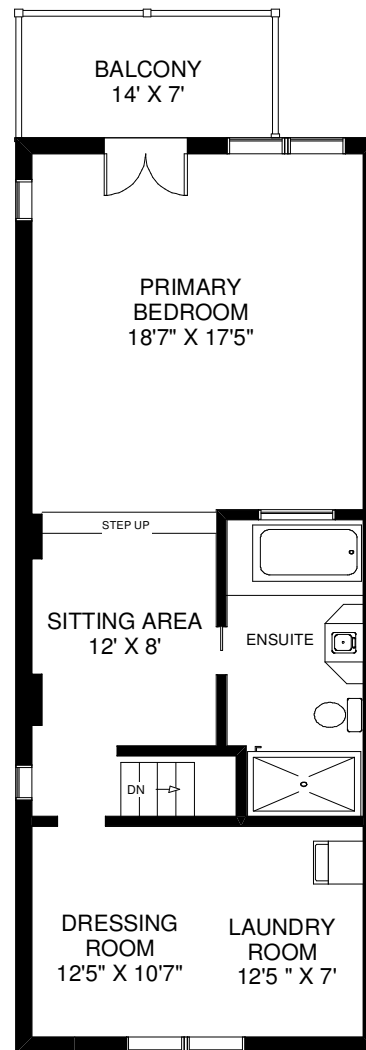

58 PINE CREST ROAD

INGRID SMITH, DAVID PROULX & RENEE PROULX
 Sales Representatives
 RE/MAX West Realty Inc., Brokerage
 (416) 769-6050

MAIN FLOOR

SECOND FLOOR

THIRD FLOOR

LOWER FLOOR

Note: Measurements & Calculations are approximate.
 Provided as a guideline only.