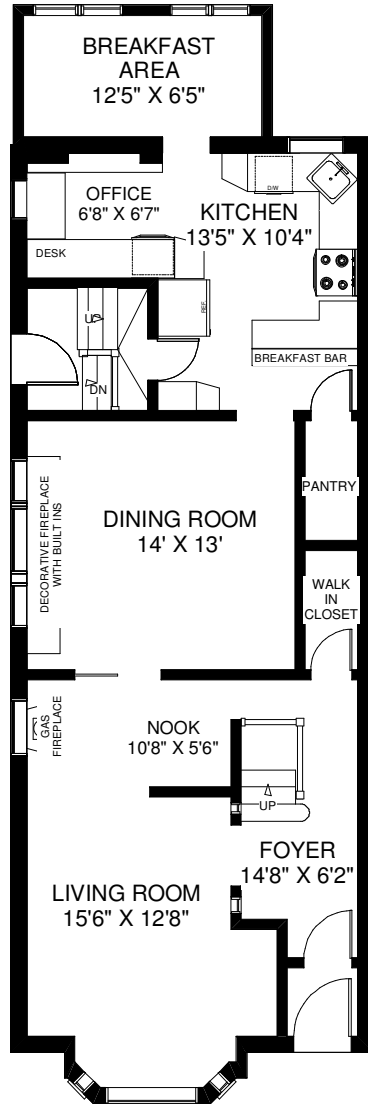

58 PINE CREST ROAD

INGRID SMITH, DAVID PROULX & RENEE PROULX
 Sales Representatives
 RE/MAX West Realty Inc., Brokerage
 (416) 769-6050

MAIN FLOOR

SECOND FLOOR

THIRD FLOOR

LOWER FLOOR

Note: Measurements & Calculations are approximate.
 Provided as a guideline only.