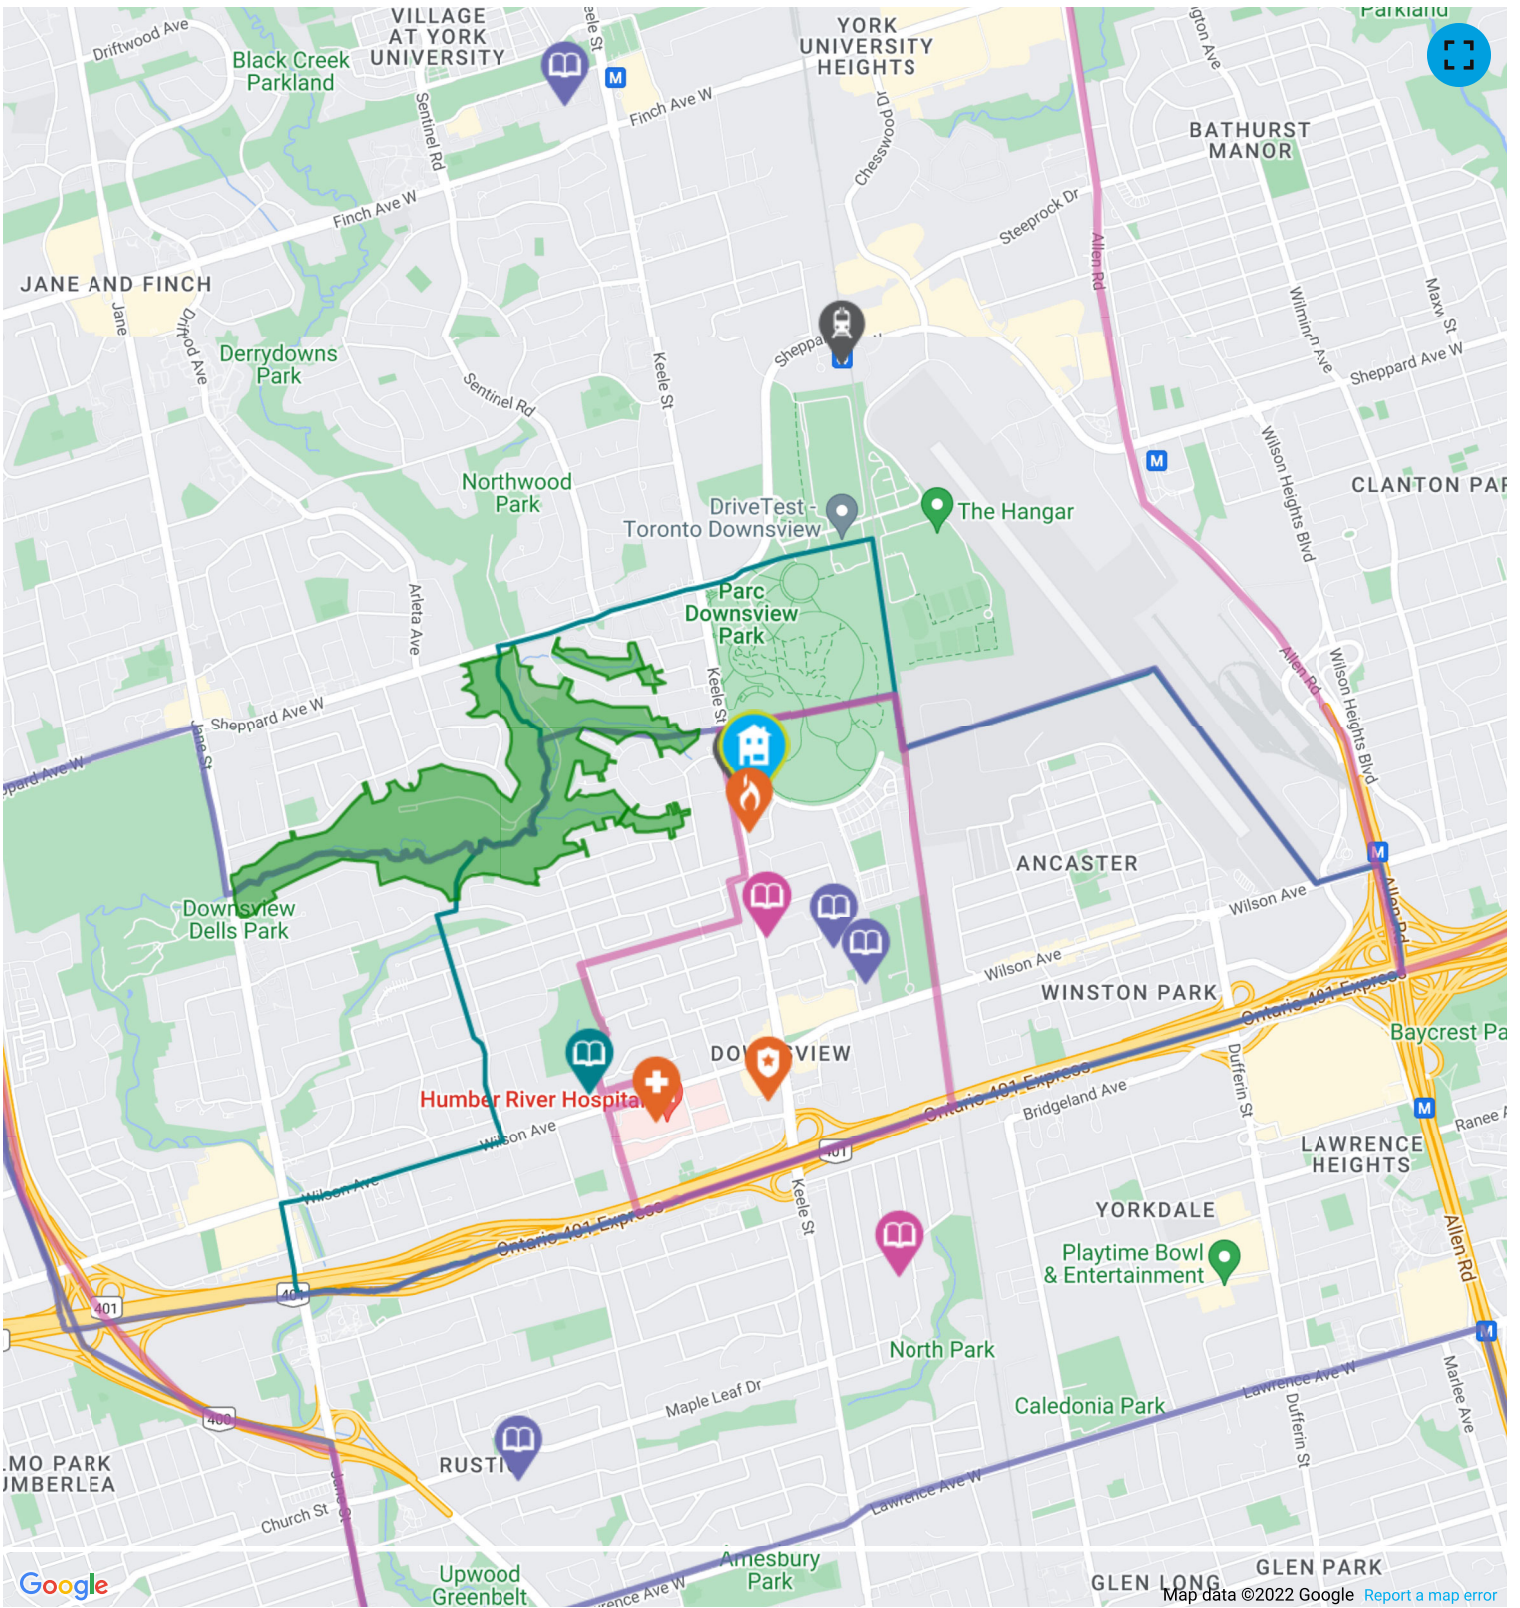

- Elementary Schools
- Middle Schools
- High Schools
- Transit
- Safety
- Elementary Attendance Zone
- Middle Attendance Zone
- High Attendance Zone
- Parks
- Convenience