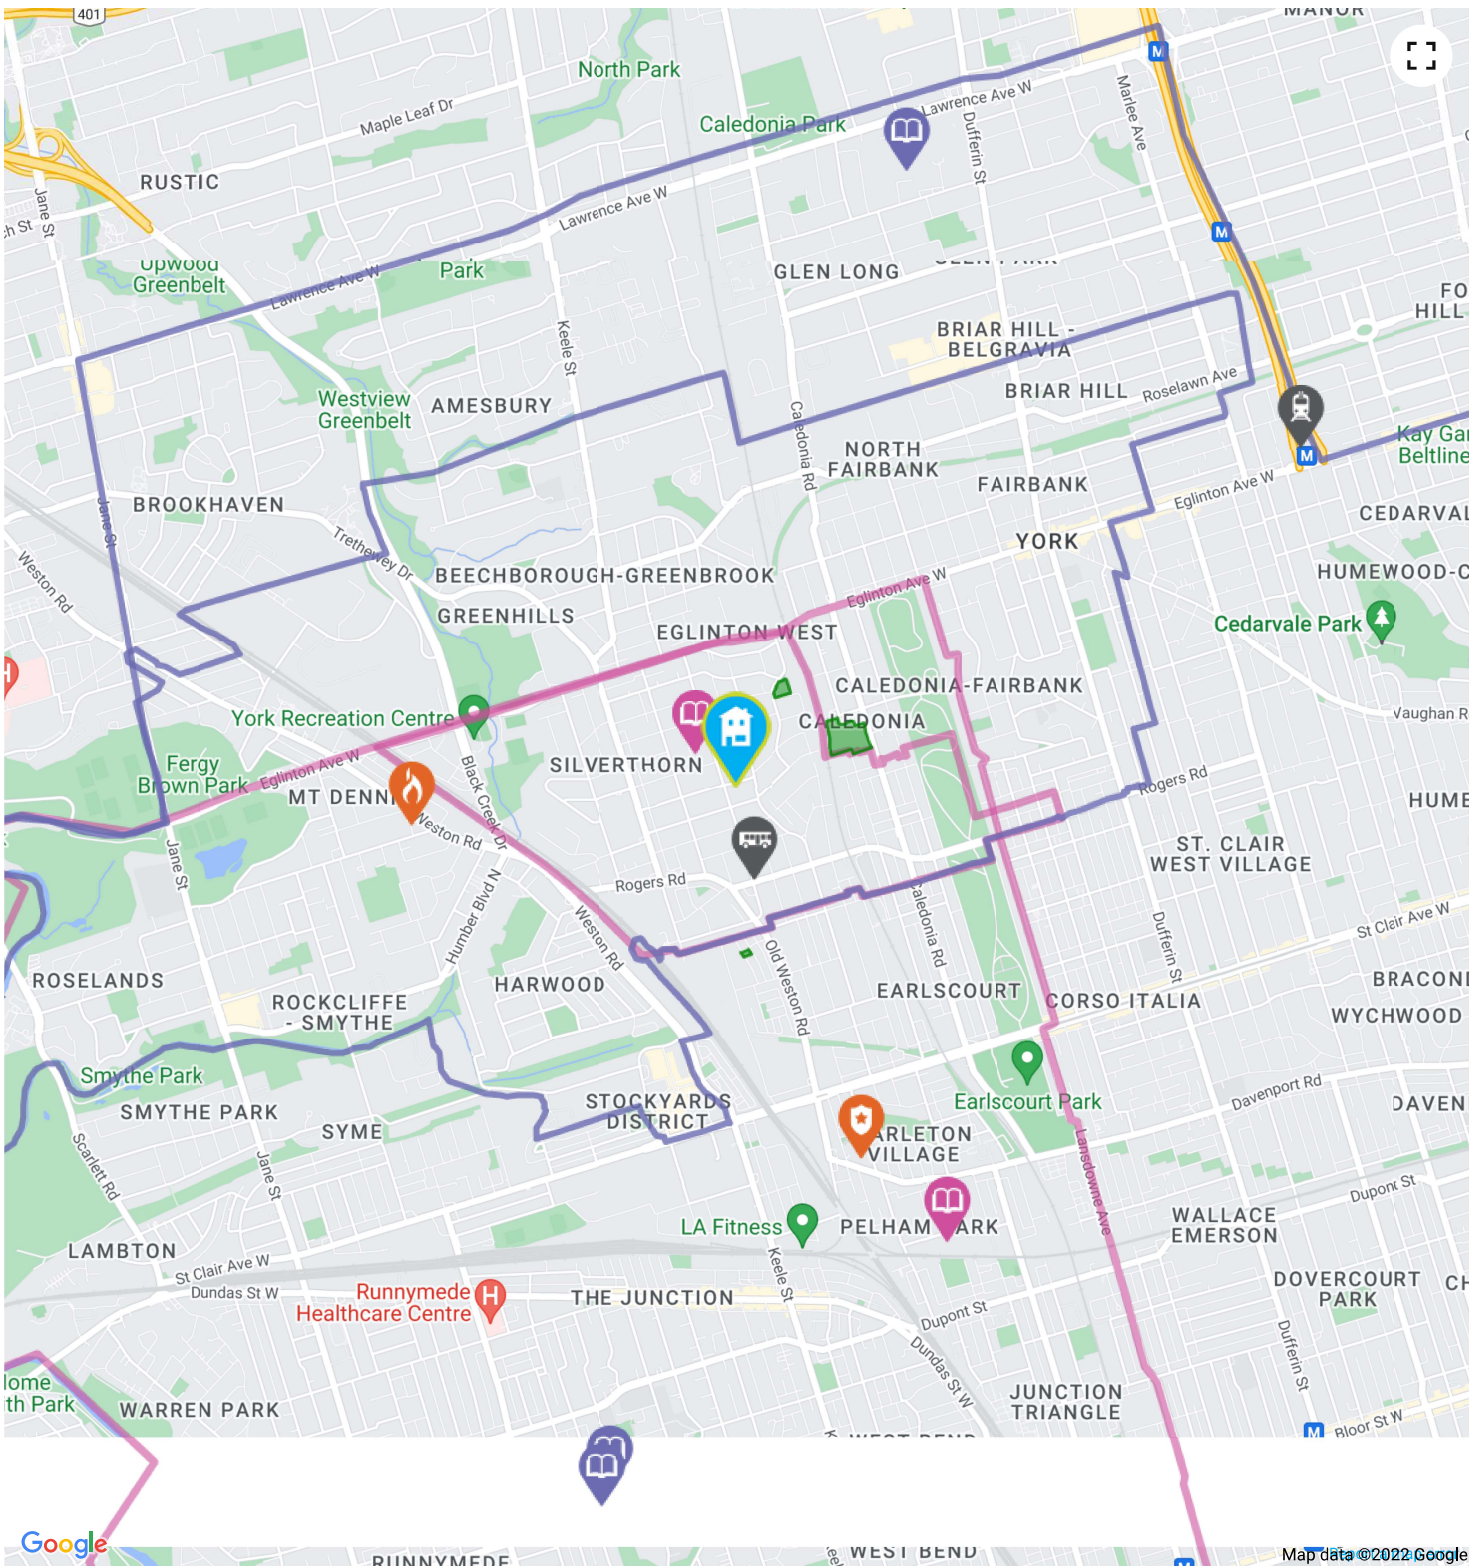

1. Elementary Schools
   - Middle Schools
   - High Schools
   - Transit
   - Safety
3. Elementary Attendance Zone
   - Middle Attendance Zone
   - High Attendance Zone
   - Parks
   - Convenience

HoodQ