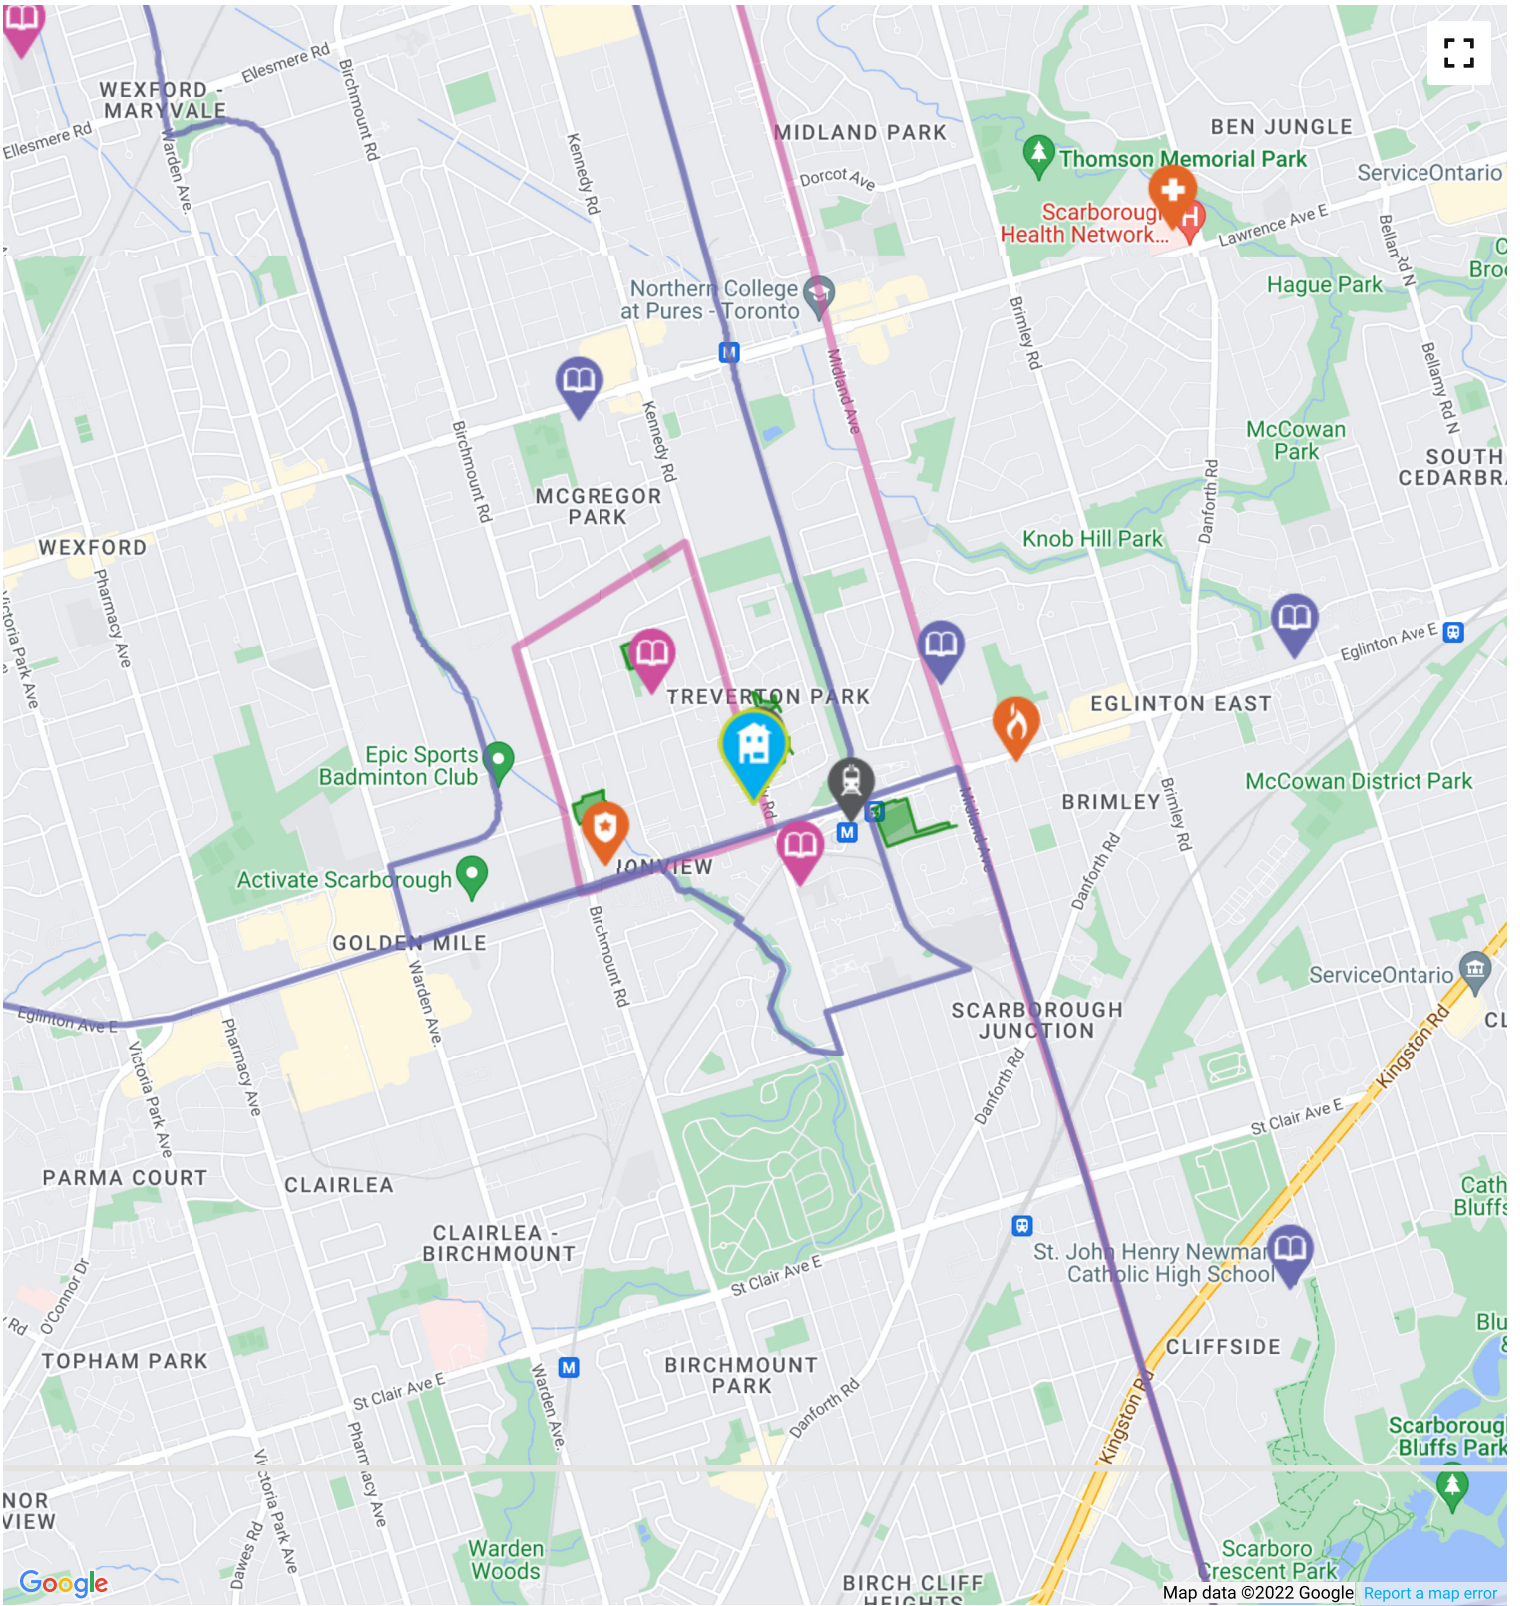

Elementary Schools

Middle Schools

High Schools

Transit

Safety

Elementary Attendance Zone

Middle Attendance Zone

High Attendance Zone

Parks

HoodQ

Disclaimer: These materials have been prepared for ingrid.smith@rogers.com and are not intended to solicit buyers or sellers currently under contract with a brokerage. By accessing this information you have agreed to our terms of service, which are hereby incorporated by reference. This information may contain errors and omissions. You are not permitted to rely on the contents of this information and must take steps to independently verify its contents with the appropriate authorities (school boards, governments etc.). As a recipient of this information, you agree not to hold us, our licensors or the owners of the information liable for any damages, howsoever caused.