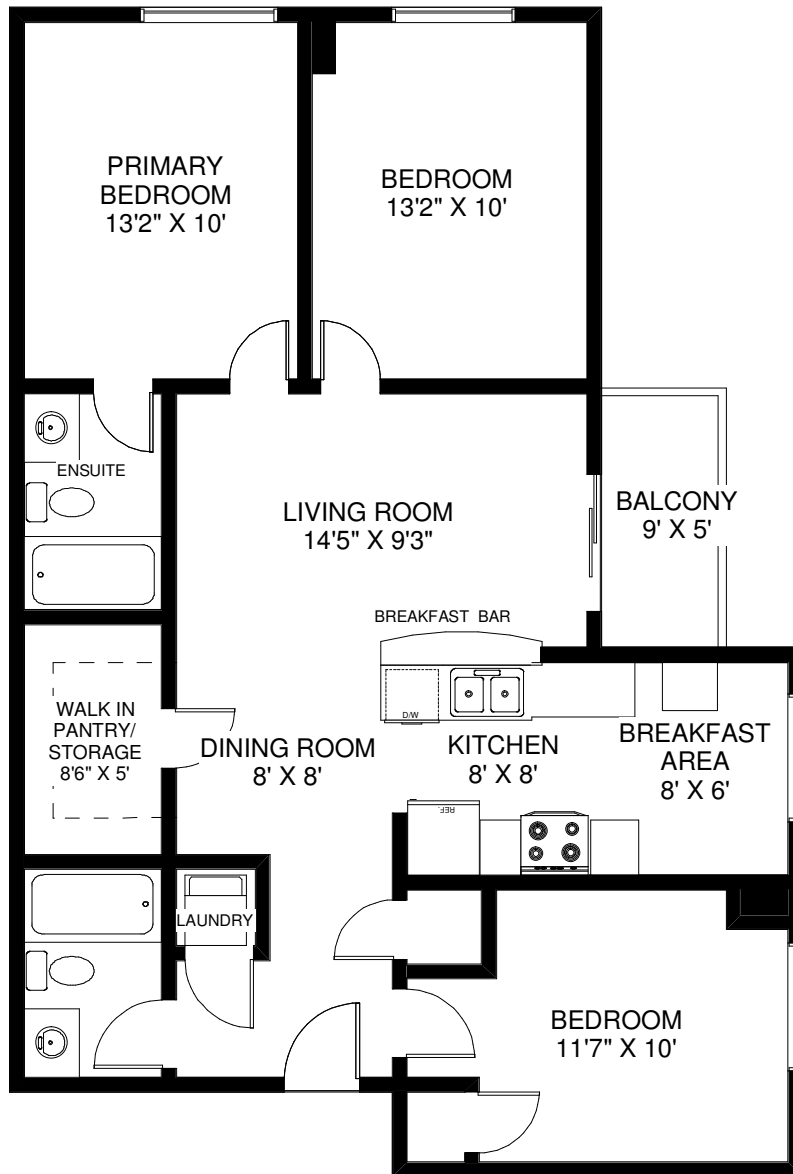

9 MICHAEL POWER PLACE SUITE #413

INGRID SMITH, DAVID PROULX & RENEE PROULX
Sales Representatives
RE/MAX West Realty Inc., Brokerage
(416) 769-6050

APPROXIMATELY 1,010 SQ FT

Note: Measurements & Calculations are approximate. Provided as a guideline only.