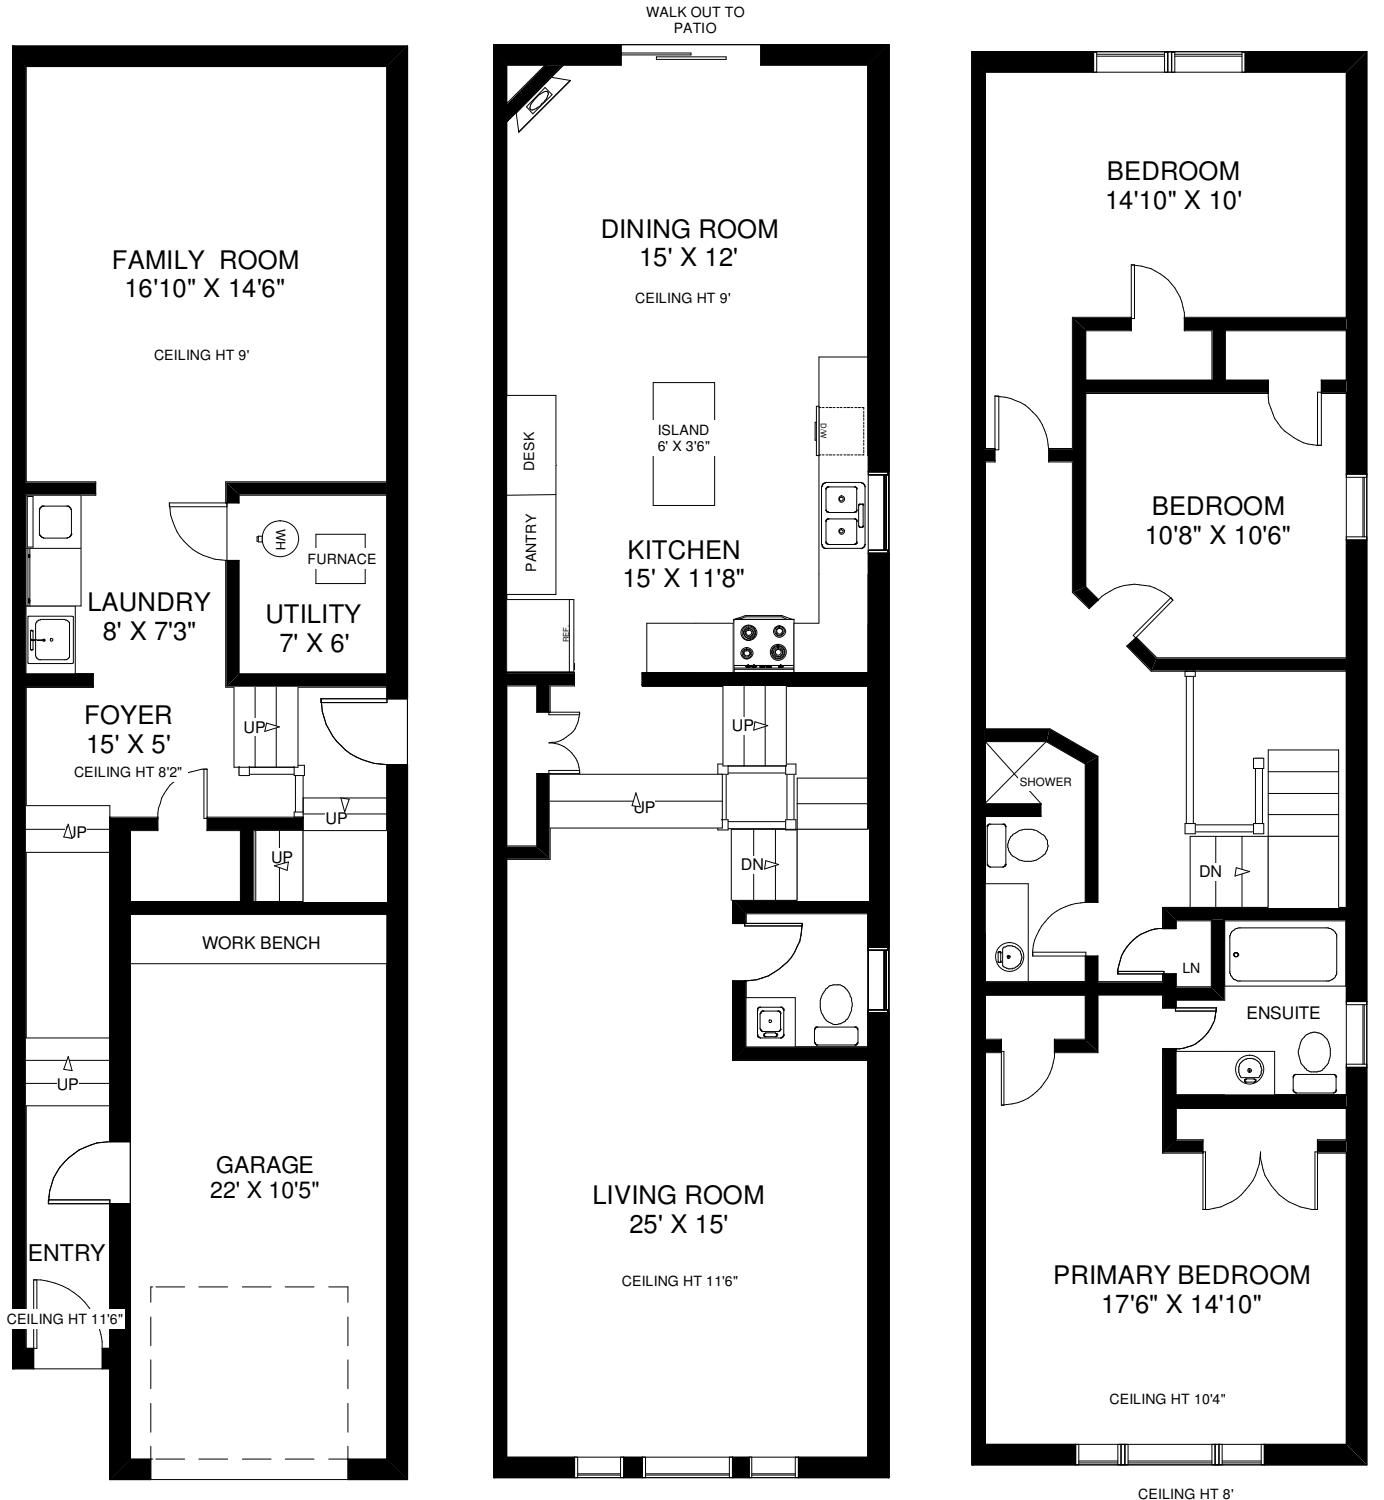

561 SILVERTHORN AVENUE

INGRID SMITH, DAVID PROULX & RENEE PROULX
Sales Representatives
RE/MAX West Realty Inc., Brokerage
(416) 769-6050

GROUND FLOOR
APPROXIMATELY 650 SQ FT

MAIN FLOOR
APPROXIMATELY 930 SQ FT

UPPER FLOOR
APPROXIMATELY 930 SQ FT

Note: Measurements & Calculations are approximate. Provided as a guideline only.