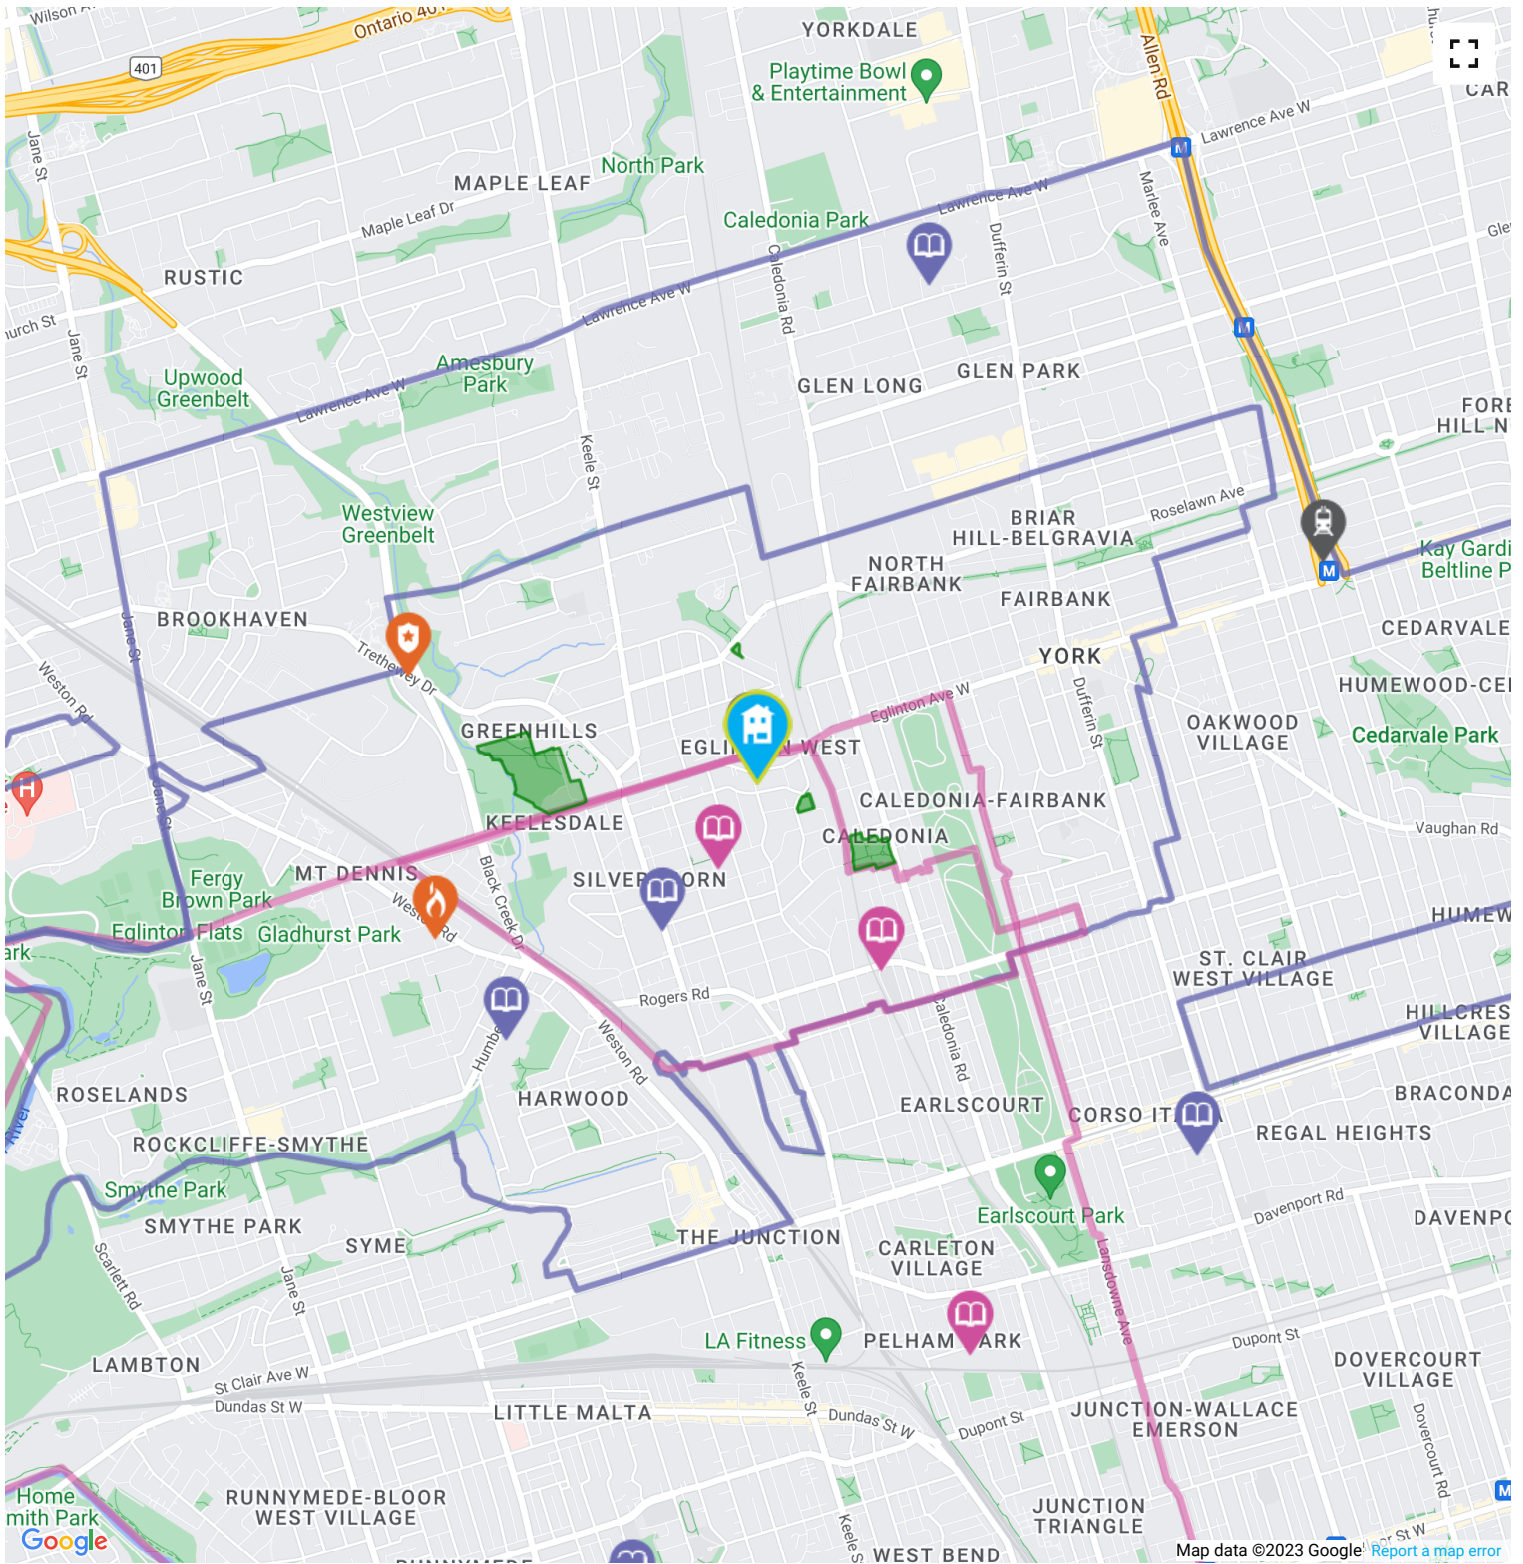

- Elementary Schools
- Middle Schools
- High Schools
- Transit
- Safety
- Elementary Attendance Zone
- Middle Attendance Zone
- High Attendance Zone
- Parks

HoodQ

Disclaimer: These materials have been prepared for ingrid.smith@rogers.com and are not intended to solicit buyers or sellers currently under contract with a brokerage. By accessing this information you have agreed to our terms of service, which are hereby incorporated by reference. This information may contain errors and omissions. You are not permitted to rely on the contents of this information and must take steps to independently verify its contents with the appropriate authorities (school boards, governments etc.). As a recipient of this information, you agree not to hold us, our licensors or the owners of the information liable for any damages, howsoever caused.