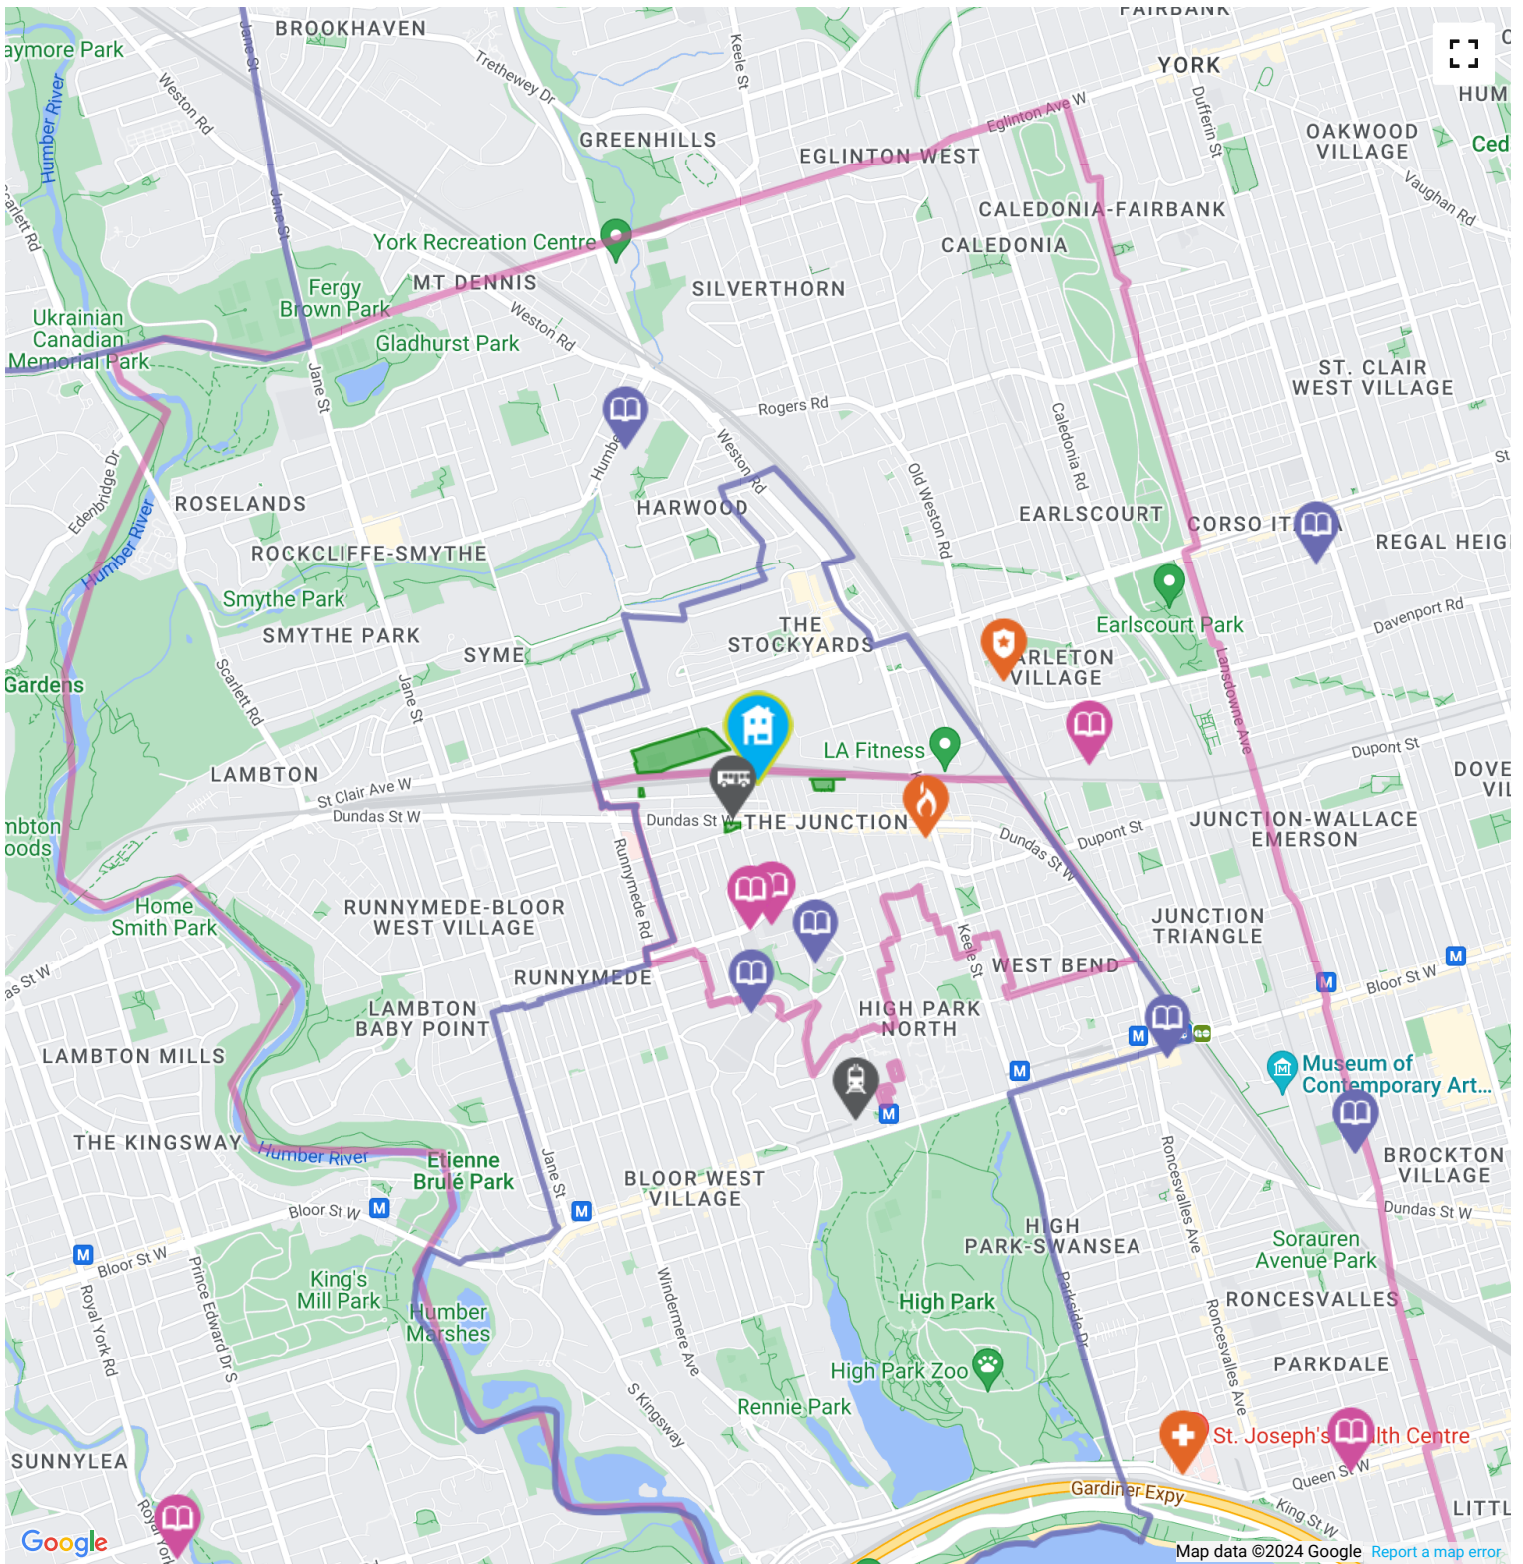

Elementary Schools

Middle Schools

High Schools

Transit

Safety

Elementary Attendance Zone

Middle Attendance Zone

High Attendance Zone

Parks

HoodQ

Disclaimer: These materials have been prepared for ingrid.smith@rogers.com and are not intended to solicit buyers or sellers currently under contract with a brokerage. By accessing this information you have agreed to our terms of service, which are hereby incorporated by reference. This information may contain errors and omissions. You are not permitted to rely on the contents of this information and must take steps to independently verify its contents with the appropriate authorities (school boards, governments etc.). As a recipient of this information, you agree not to hold us, our licensors or the owners of the information liable for any damages, howsoever caused.