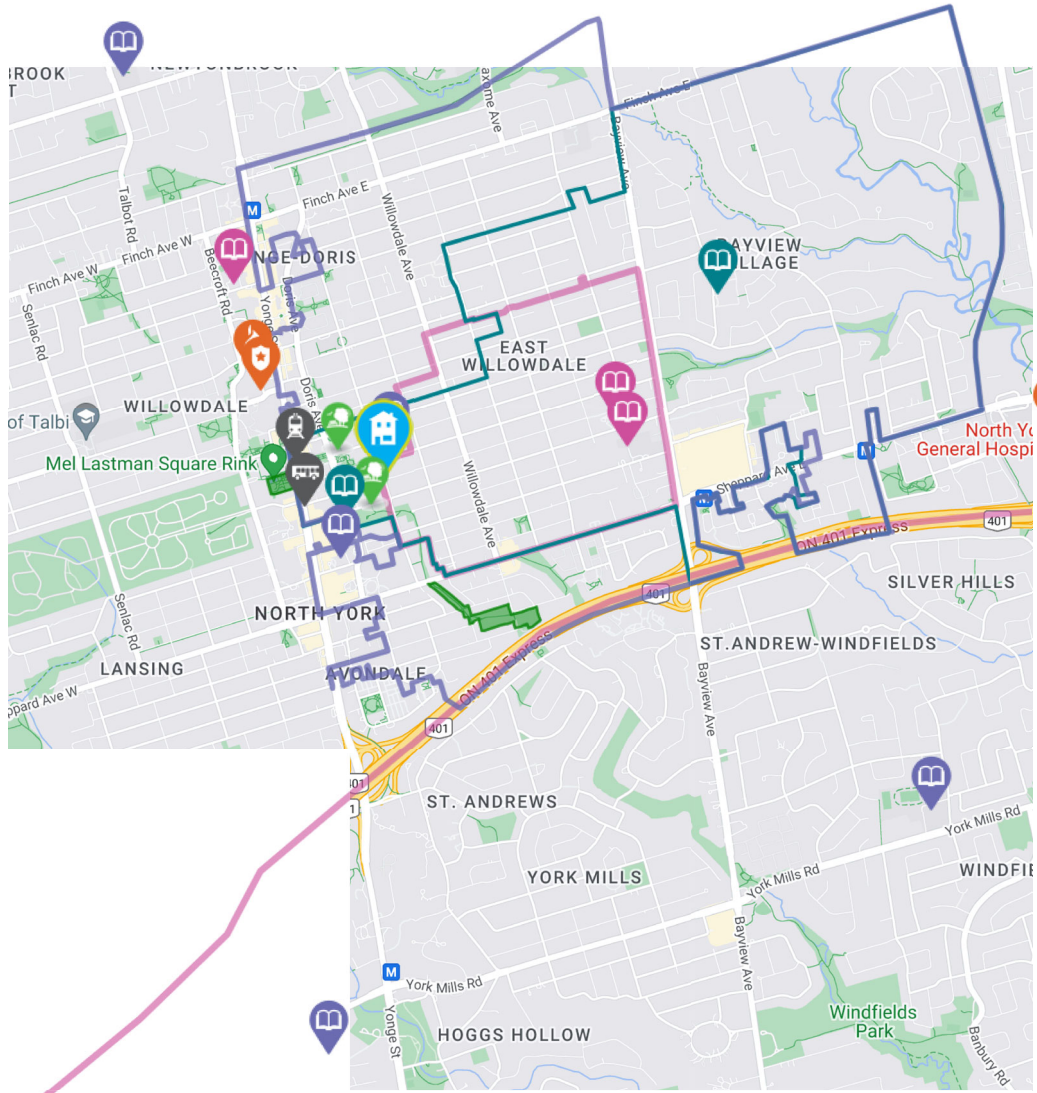

The nearest rail transit stop is North York Centre Station about a 6 minute walk - 0.46 KM

<http://www.ttc.ca...>

The nearest street-level transit stop is Yonge St At Elmwood Ave

 about a 6 minute walk - 0.43 KM

0.86 KM away

Address 12 Canterbury Pl, Toronto, ON, Canada

<https://www.toronto.ca...>

The nearest police facility is 32 Division

0.78 KM away

Address 30 Eglerslie Ave, Toronto, ON, M2N 1X8, Canada

<http://www.torontopolice.on.ca...>