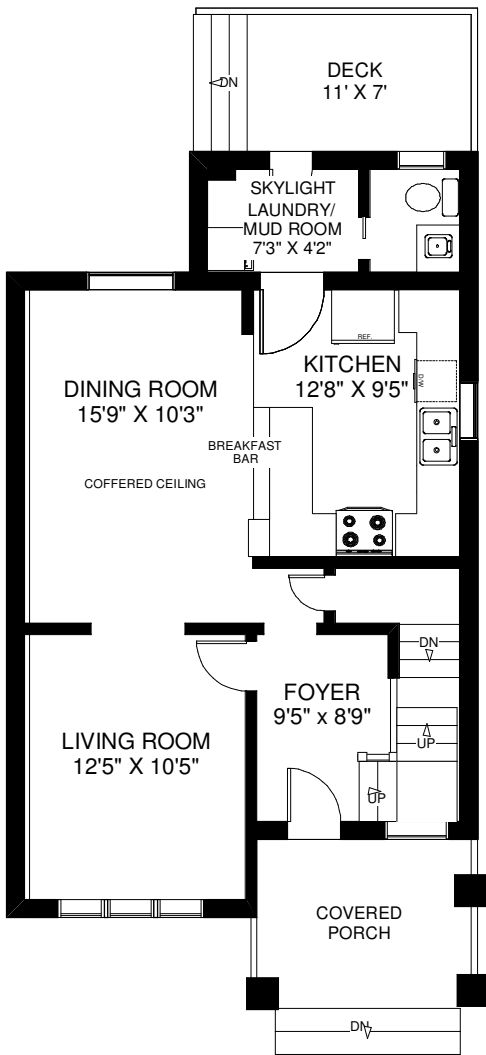

88 FAIRVIEW AVENUE

INGRID SMITH, DAVID PROULX & RENEE PROULX
Sales Representatives
RE/MAX West Realty Inc., Brokerage
(416) 769-6050

MAIN FLOOR
 APPROXIMATELY 700 SQ FT

SECOND FLOOR
 APPROXIMATELY 665 SQ FT

THIRD FLOOR
 APPROXIMATELY 520 SQ FT

LOWER FLOOR
 APPROXIMATELY 630 SQ FT

Note: Measurements & Calculations are approximate. Provided as a guideline only.