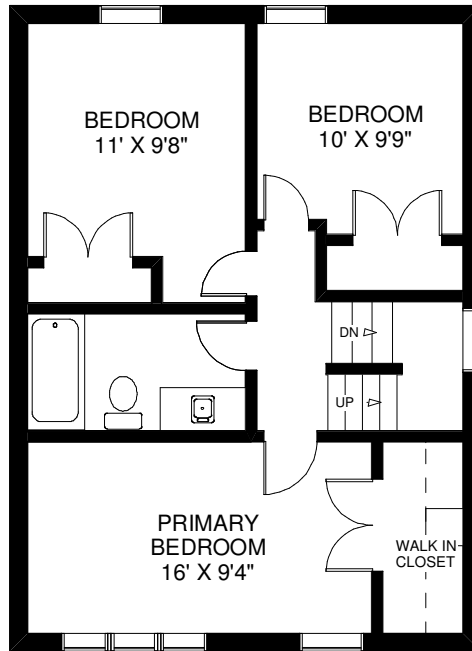

88 FAIRVIEW AVENUE

INGRID SMITH, DAVID PROULX & RENEE PROULX
Sales Representatives
RE/MAX West Realty Inc., Brokerage
(416) 769-6050

MAIN FLOOR
 APPROXIMATELY 700 SQ FT

SECOND FLOOR
 APPROXIMATELY 665 SQ FT

THIRD FLOOR
 APPROXIMATELY 520 SQ FT

LOWER FLOOR
 APPROXIMATELY 630 SQ FT

Note: Measurements & Calculations are approximate. Provided as a guideline only.