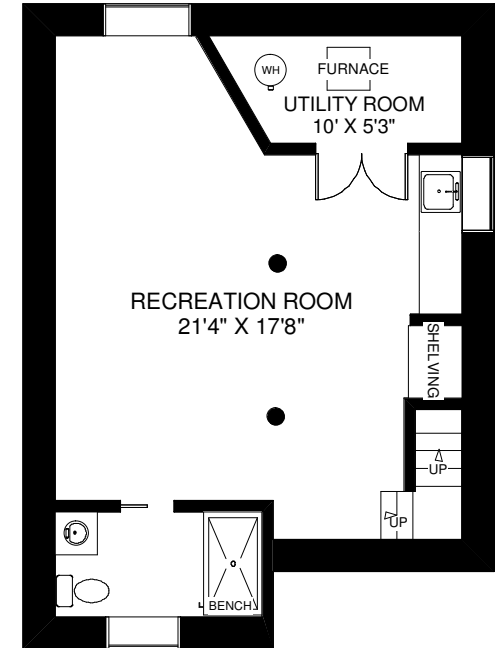

88 FAIRVIEW AVENUE

INGRID SMITH, DAVID PROULX & RENEE PROULX
Sales Representatives
RE/MAX West Realty Inc., Brokerage
(416) 769-6050

MAIN FLOOR
 APPROXIMATELY 700 SQ FT

SECOND FLOOR
 APPROXIMATELY 665 SQ FT

THIRD FLOOR
 APPROXIMATELY 520 SQ FT

LOWER FLOOR
 APPROXIMATELY 630 SQ FT

Note: Measurements & Calculations are approximate. Provided as a guideline only.