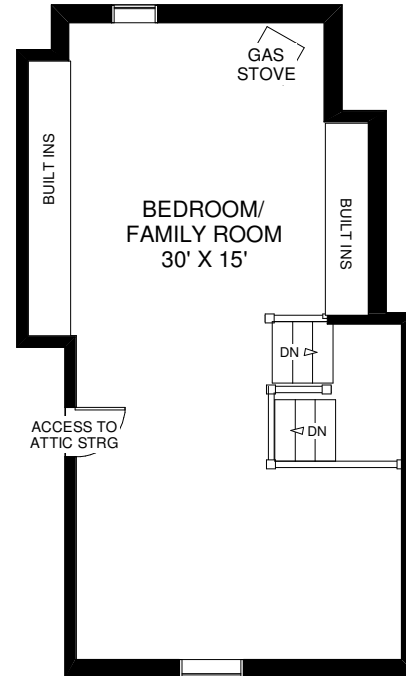

88 FAIRVIEW AVENUE

INGRID SMITH, DAVID PROULX & RENEE PROULX
Sales Representatives
RE/MAX West Realty Inc., Brokerage
(416) 769-6050

MAIN FLOOR
 APPROXIMATELY 700 SQ FT

SECOND FLOOR
 APPROXIMATELY 665 SQ FT

THIRD FLOOR
 APPROXIMATELY 520 SQ FT

LOWER FLOOR
 APPROXIMATELY 630 SQ FT

Note: Measurements & Calculations are approximate. Provided as a guideline only.