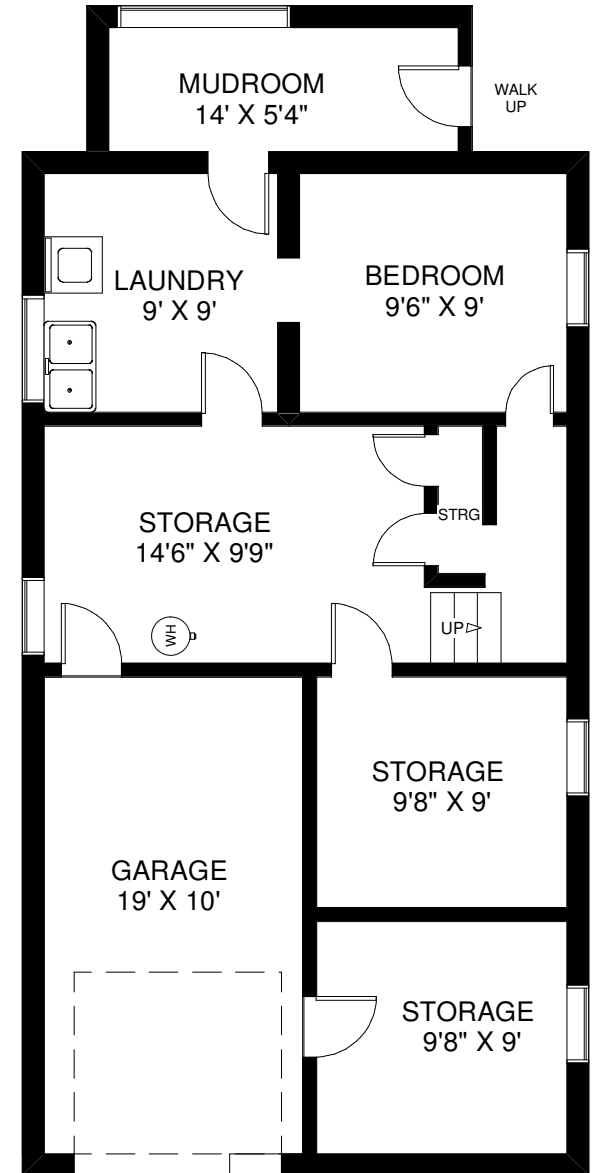

16 INDIAN ROAD CRESCENT

INGRID SMITH, DAVID PROULX & RENEE PROULX
Sales Representatives
RE/MAX West Realty Inc., Brokerage
(416) 769-6050

MAIN FLOOR
APPROXIMATELY 880 SQ FT

SECOND FLOOR
APPROXIMATELY 730 SQ FT

LOWER FLOOR
APPROXIMATELY 750 SQ FT

Note: Measurements & Calculations are approximate. Provided as a guideline only.