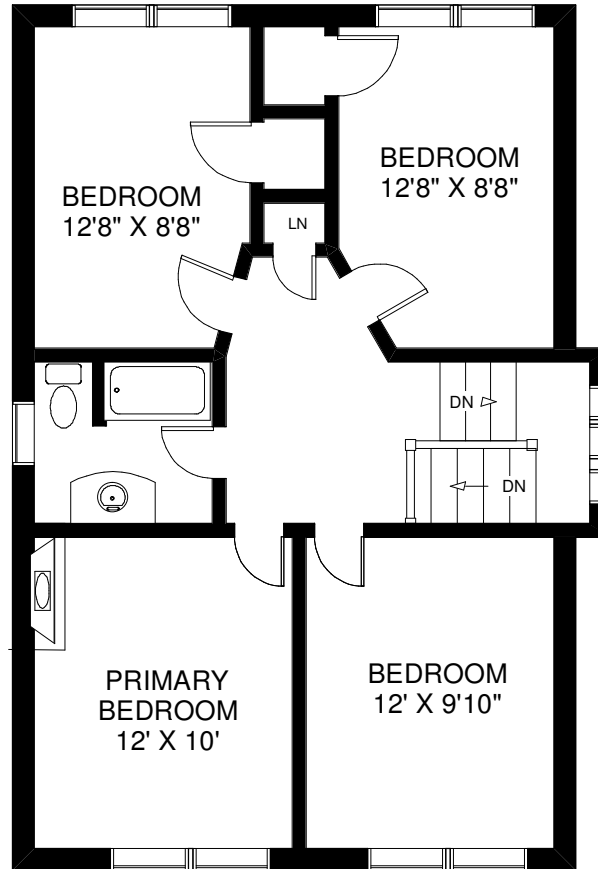

16 INDIAN ROAD CRESCENT

INGRID SMITH, DAVID PROULX & RENEE PROULX
Sales Representatives
RE/MAX West Realty Inc., Brokerage
(416) 769-6050

MAIN FLOOR
APPROXIMATELY 880 SQ FT

SECOND FLOOR
APPROXIMATELY 730 SQ FT

LOWER FLOOR
APPROXIMATELY 750 SQ FT

Note: Measurements & Calculations are approximate. Provided as a guideline only.