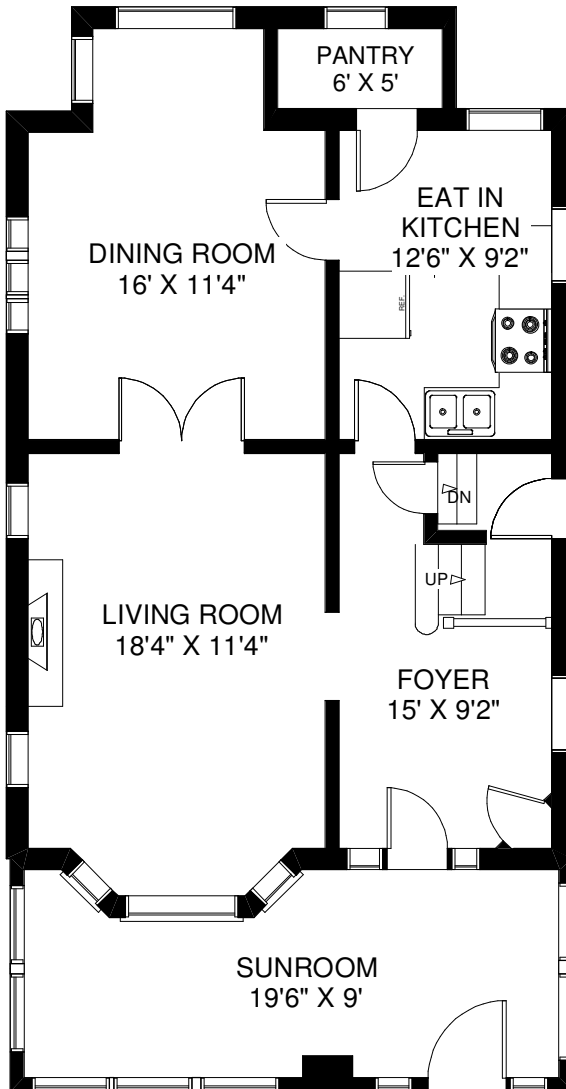

16 INDIAN ROAD CRESCENT

INGRID SMITH, DAVID PROULX & RENEE PROULX
Sales Representatives
RE/MAX West Realty Inc., Brokerage
(416) 769-6050

MAIN FLOOR
APPROXIMATELY 880 SQ FT

SECOND FLOOR
APPROXIMATELY 730 SQ FT

LOWER FLOOR
APPROXIMATELY 750 SQ FT

Note: Measurements & Calculations are approximate. Provided as a guideline only.