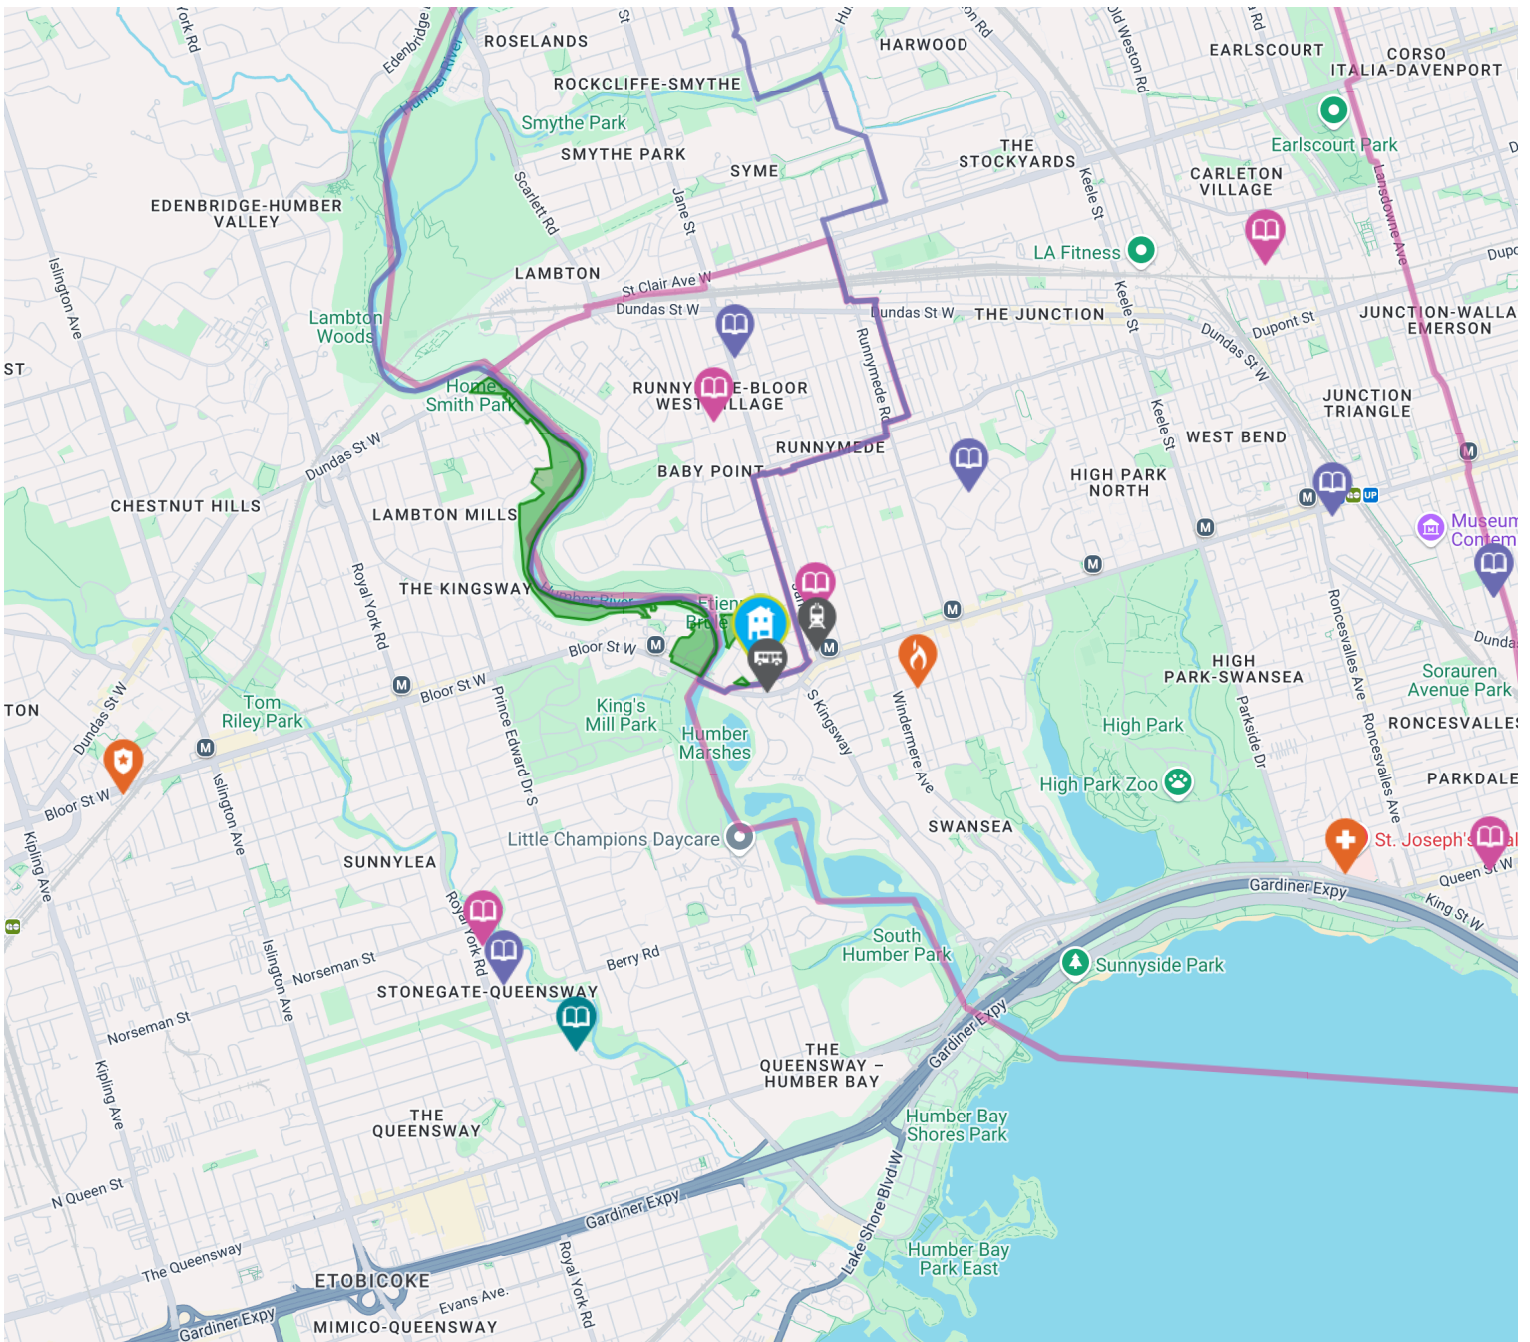

- Elementary Schools
- Middle Schools
- High Schools
- Transit
- Safety
- Elementary Attendance Zone
- Middle Attendance Zone
- High Attendance Zone
- Parks

HoodQ