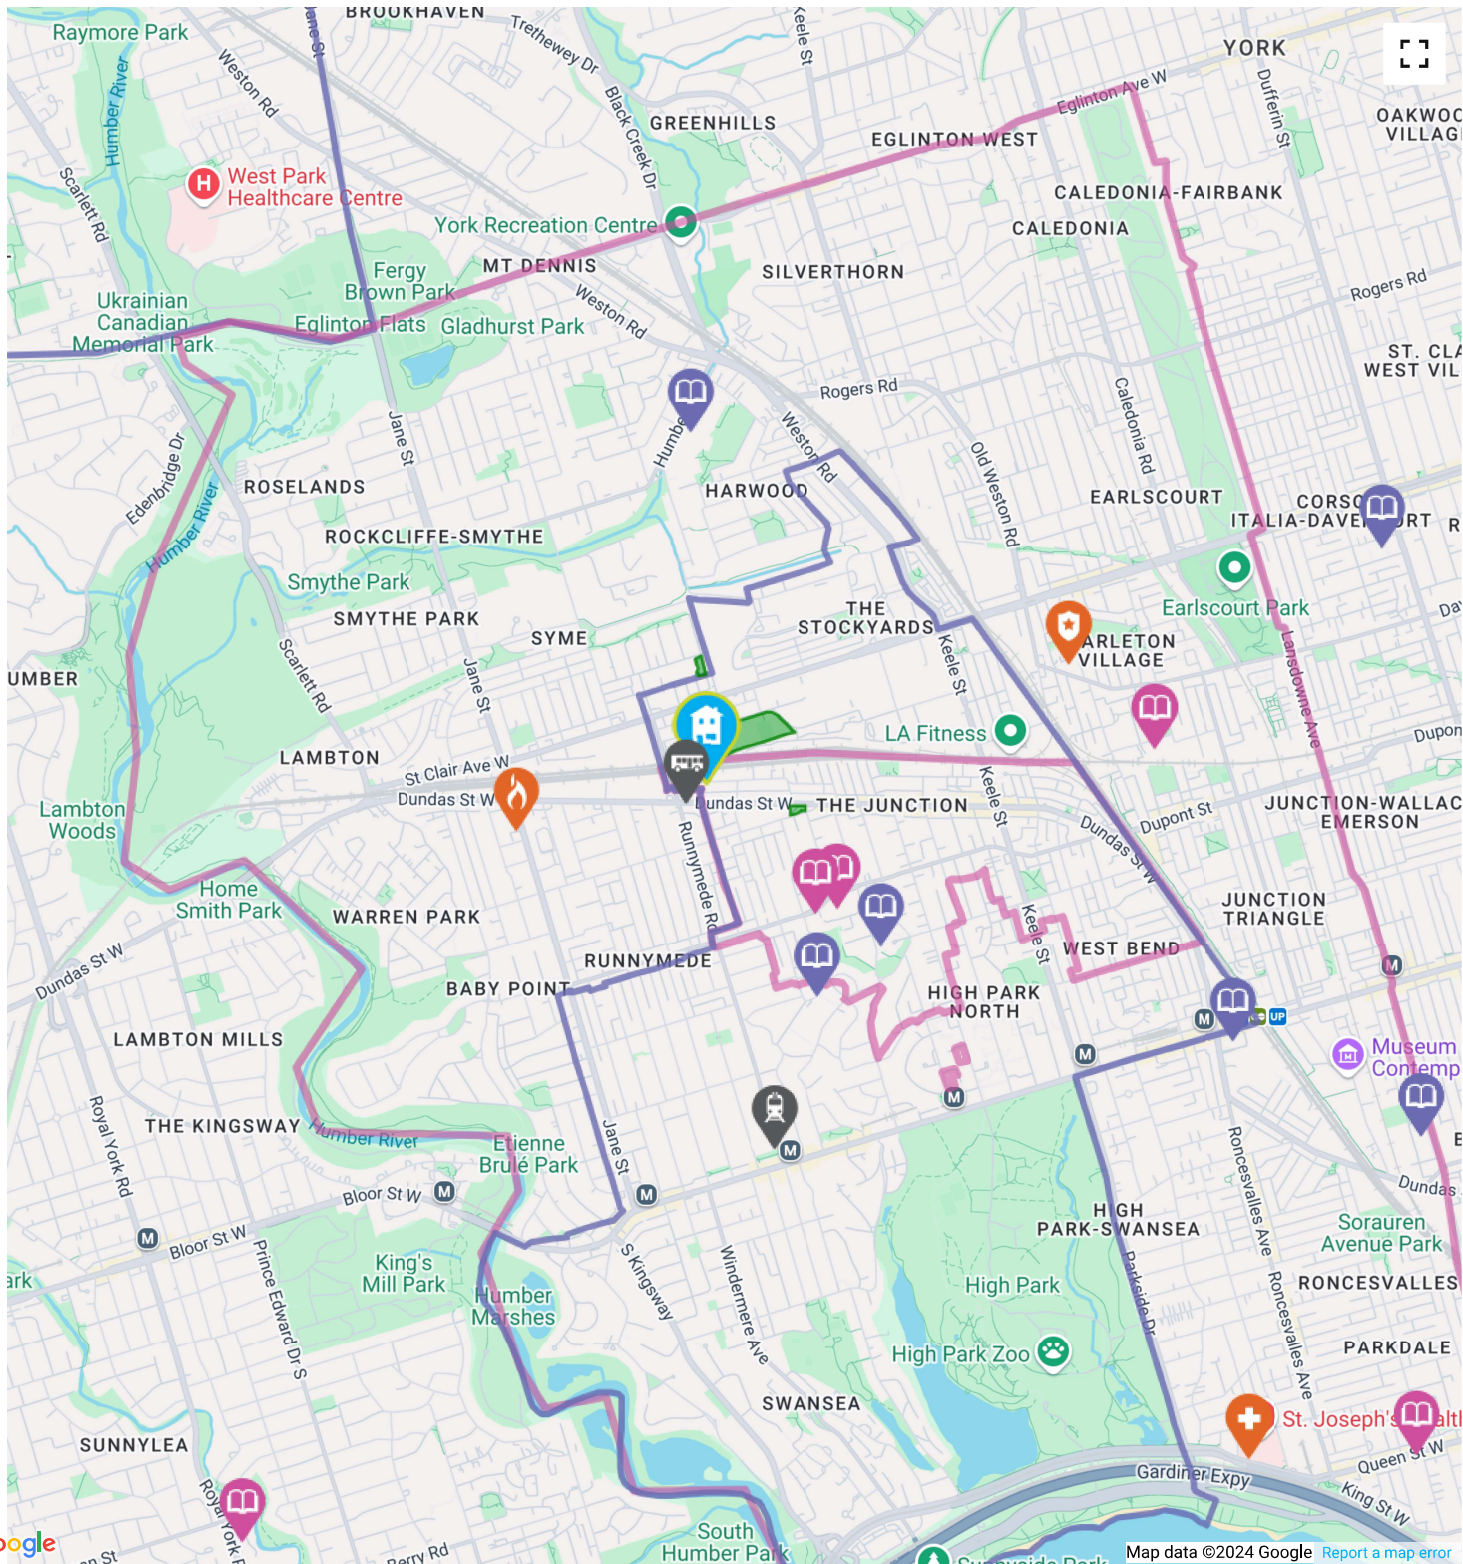

- Elementary Schools
- Middle Schools
- High Schools
- Transit
- Safety
- Elementary Attendance Zone
- Middle Attendance Zone
- High Attendance Zone
- Parks

HoodQ