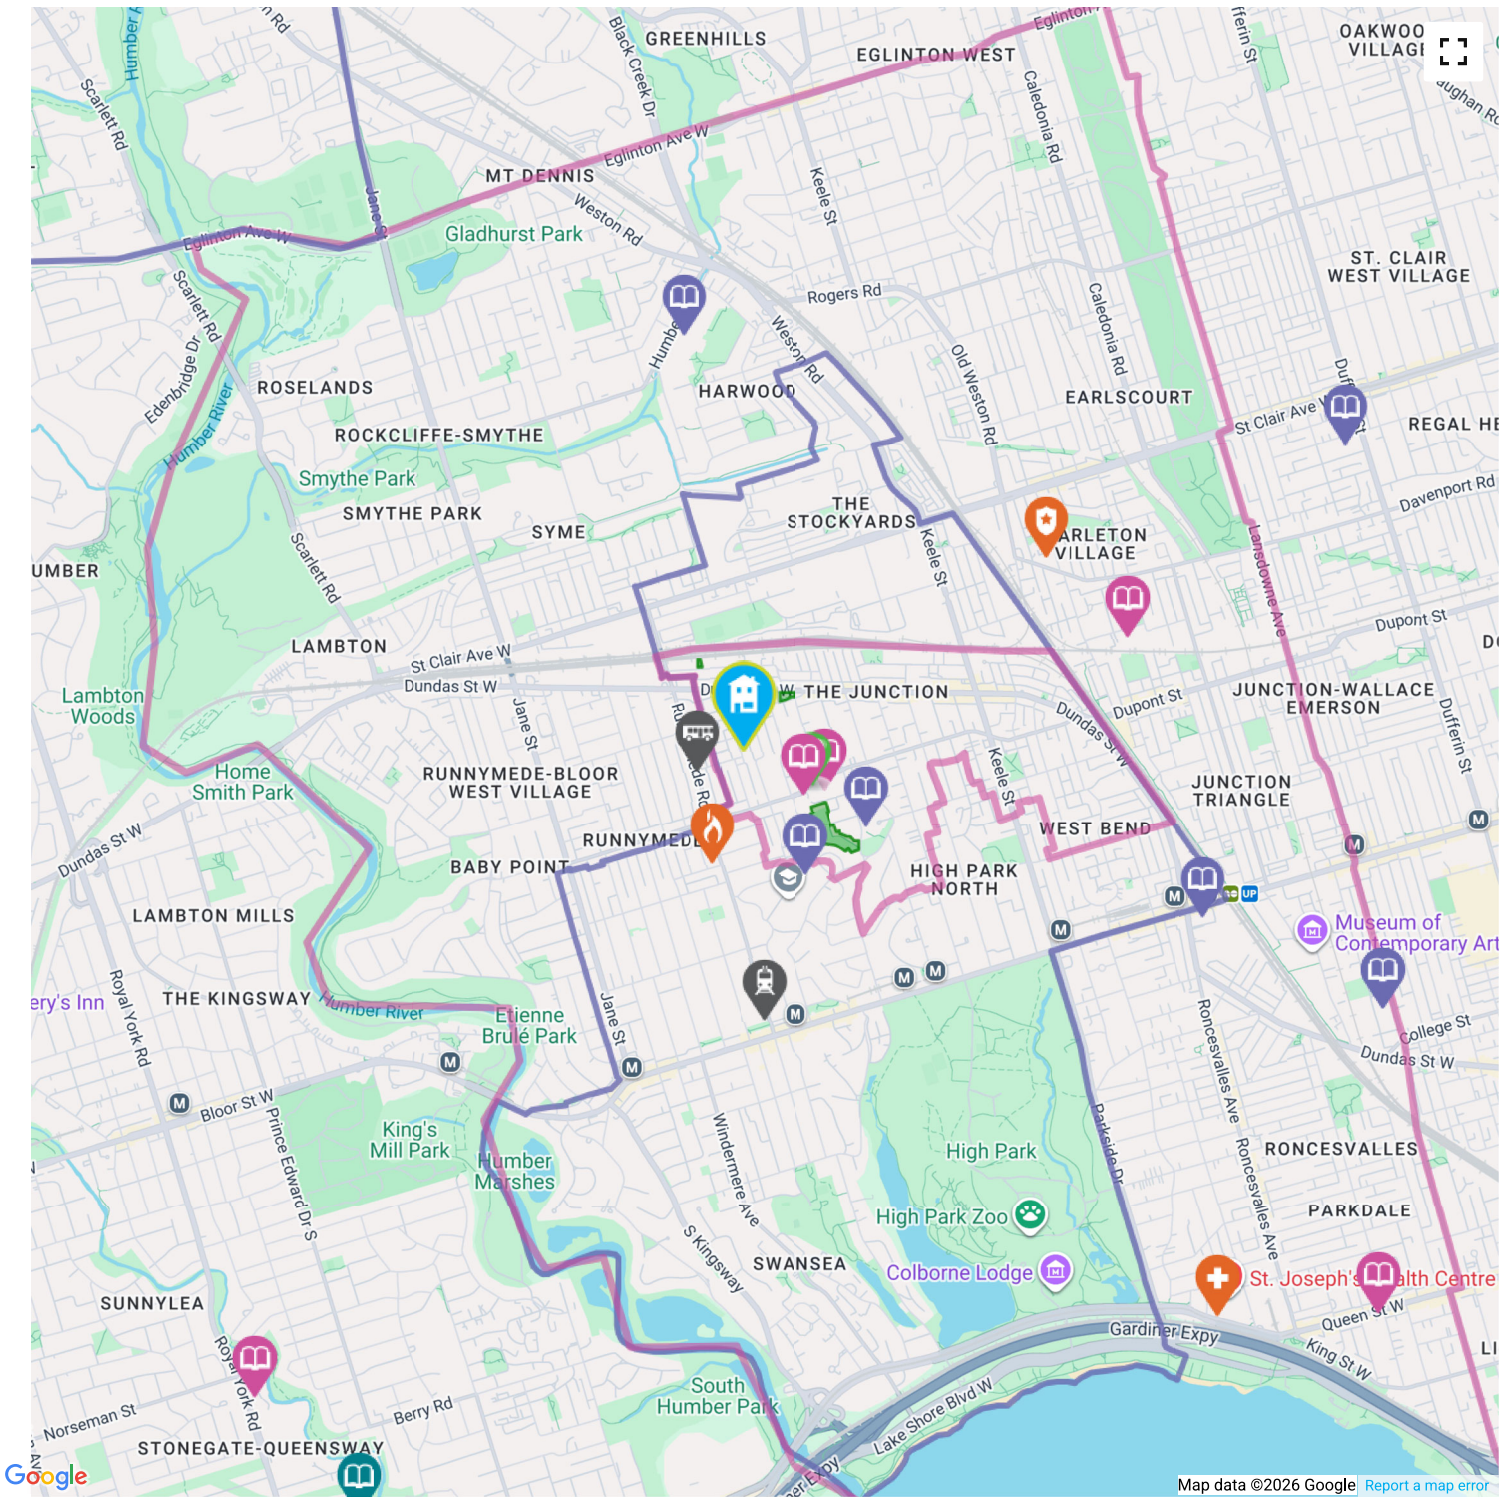

3.42 KM away

Type	Community, Emergency Care, Rehabilitation and Teaching
Address	30 The Queensway, Toronto, ON, M6R 1B5, Canada
Phone Number	416-530-6000

<http://stjoestoronto.ca...>

The nearest fire station is Fire Station 424

0.55 KM away

Address 462 Runnymede Road

<https://www.toronto.ca...>

The nearest police facility is 11 Division

1.66 KM away

Address 2054 Davenport Rd, Toronto, ON M6N 1C8, Canada

<http://www.torontopolice.on.ca...>

Map data ©2026 Google [Report a map error](#)

-  Elementary Schools
 -  Middle Schools
 -  High Schools
 -  Transit
 -  Safety
-
-  Elementary Attendance Zone
 -  Middle Attendance Zone
 -  High Attendance Zone
 -  Parks