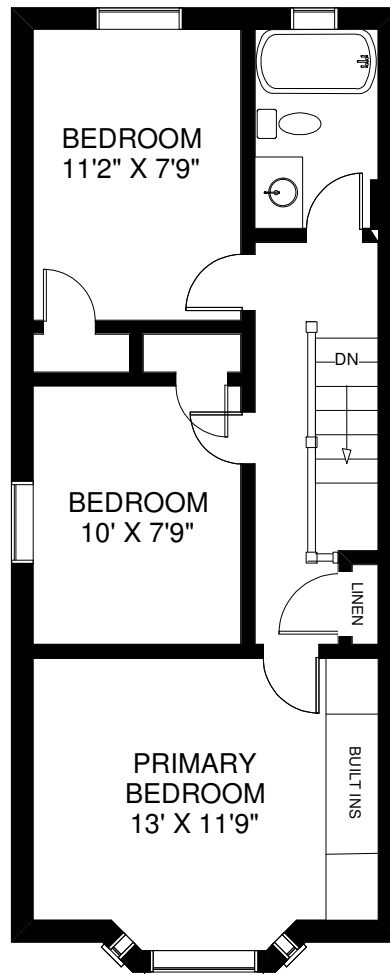

5 NORVAL STREET

INGRID SMITH, DAVID PROULX & RENEE PROULX
Sales Representatives
RE/MAX West Realty Inc., Brokerage
(416) 769-6050

CEILING HT 8'7"

MAIN FLOOR
APPROXIMATELY 640 SQ FT

CEILING HT 7'9"

SECOND FLOOR
APPROXIMATELY 550 SQ FT

CEILING HT 6'

LOWER FLOOR
APPROXIMATELY 545 SQ FT

Note: Measurements & Calculations are approximate. Provided as a guideline only.