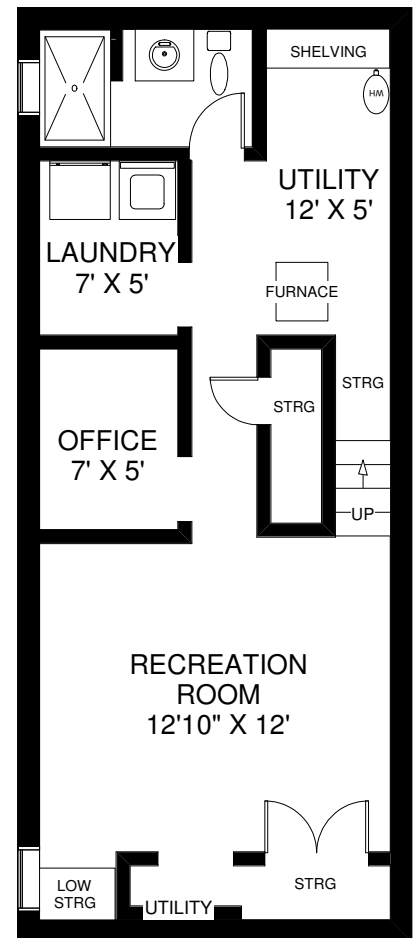

5 NORVAL STREET

INGRID SMITH, DAVID PROULX & RENEE PROULX
Sales Representatives
RE/MAX West Realty Inc., Brokerage
(416) 769-6050

CEILING HT 8'7"

MAIN FLOOR
APPROXIMATELY 640 SQ FT

CEILING HT 7'9"

SECOND FLOOR
APPROXIMATELY 550 SQ FT

CEILING HT 6'

LOWER FLOOR
APPROXIMATELY 545 SQ FT

Note: Measurements & Calculations are approximate. Provided as a guideline only.