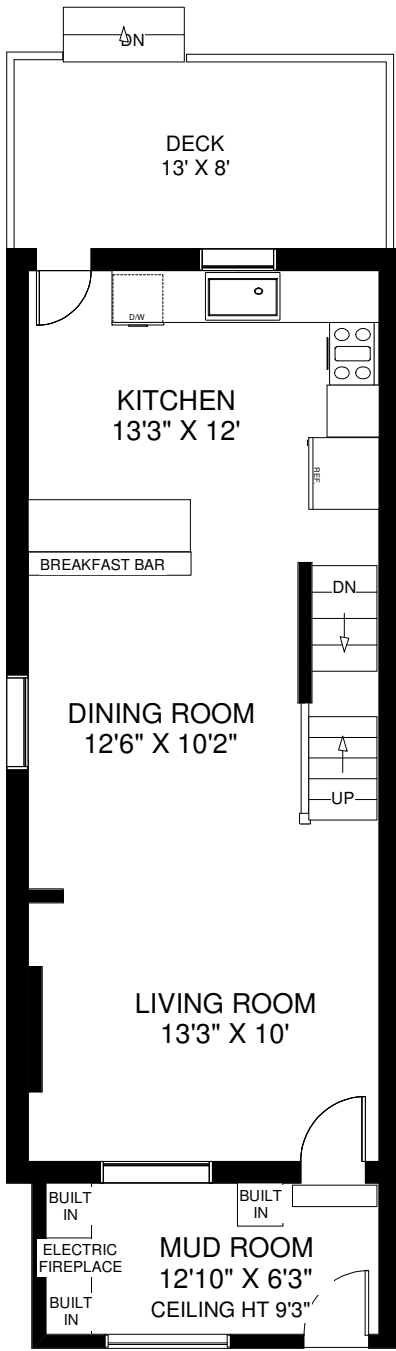

5 NORVAL STREET

INGRID SMITH, DAVID PROULX & RENEE PROULX
Sales Representatives
RE/MAX West Realty Inc., Brokerage
(416) 769-6050

CEILING HT 8'7"

MAIN FLOOR
APPROXIMATELY 640 SQ FT

CEILING HT 7'9"

SECOND FLOOR
APPROXIMATELY 550 SQ FT

CEILING HT 6'

LOWER FLOOR
APPROXIMATELY 545 SQ FT

Note: Measurements & Calculations are approximate. Provided as a guideline only.