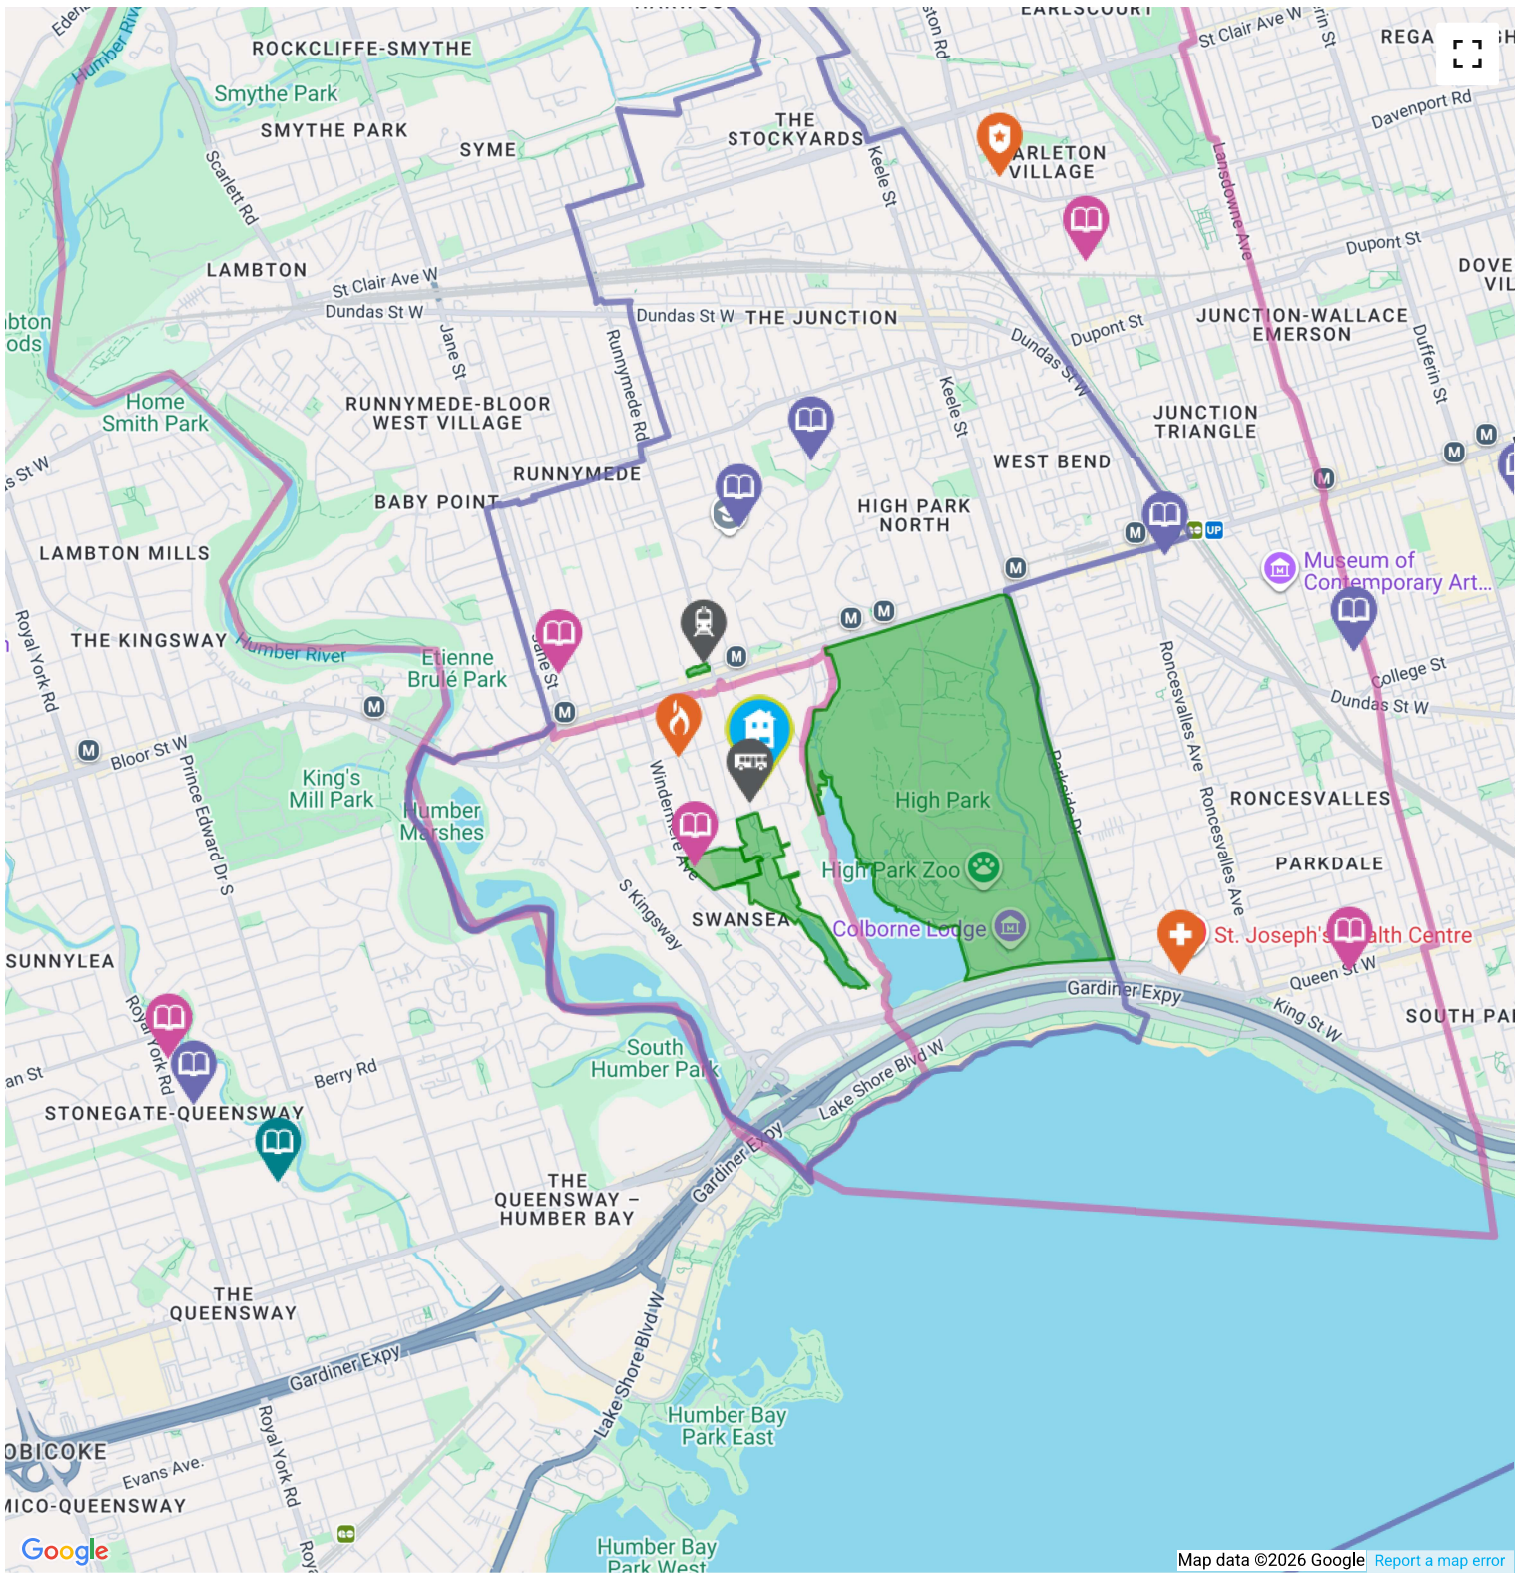

2.02 KM away

<b>Type</b>	Community, Emergency Care, Rehabilitation and Teaching
<b>Address</b>	30 The Queensway, Toronto, ON, M6R 1B5, Canada
<b>Phone Number</b>	416-530-6000

<http://stjoestoronto.ca...>

### The nearest fire station is Fire Station 425

0.38 KM away

**Address** 83 Deforest Rd, Toronto, ON, Canada

<https://www.toronto.ca...>

## The nearest police facility is 11 Division

2.92 KM away

**Address** 2054 Davenport Rd, Toronto, ON M6N 1C8, Canada

<http://www.torontopolice.on.ca...>

Map data ©2026 Google [Report a map error](#)

 Elementary Schools