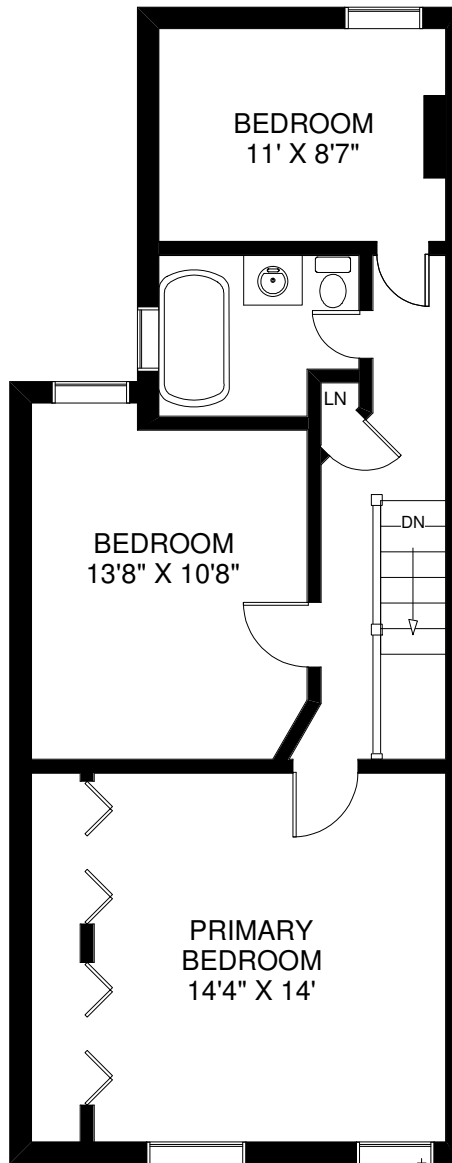

12 KENNEDY AVENUE

INGRID SMITH, DAVID PROULX & RENEE PROULX
Sales Representatives
RE/MAX West Realty Inc., Brokerage
(416) 769-6050

CEILING HT 9'10"

MAIN FLOOR
 APPROXIMATELY 800 SQ FT

CEILING HT 8'9"

SECOND FLOOR
 APPROXIMATELY 700 SQ FT

CEILING HT 6'7"

LOWER FLOOR
 APPROXIMATELY 800 SQ FT

Note: Measurements & Calculations are approximate. Provided as a guideline only.