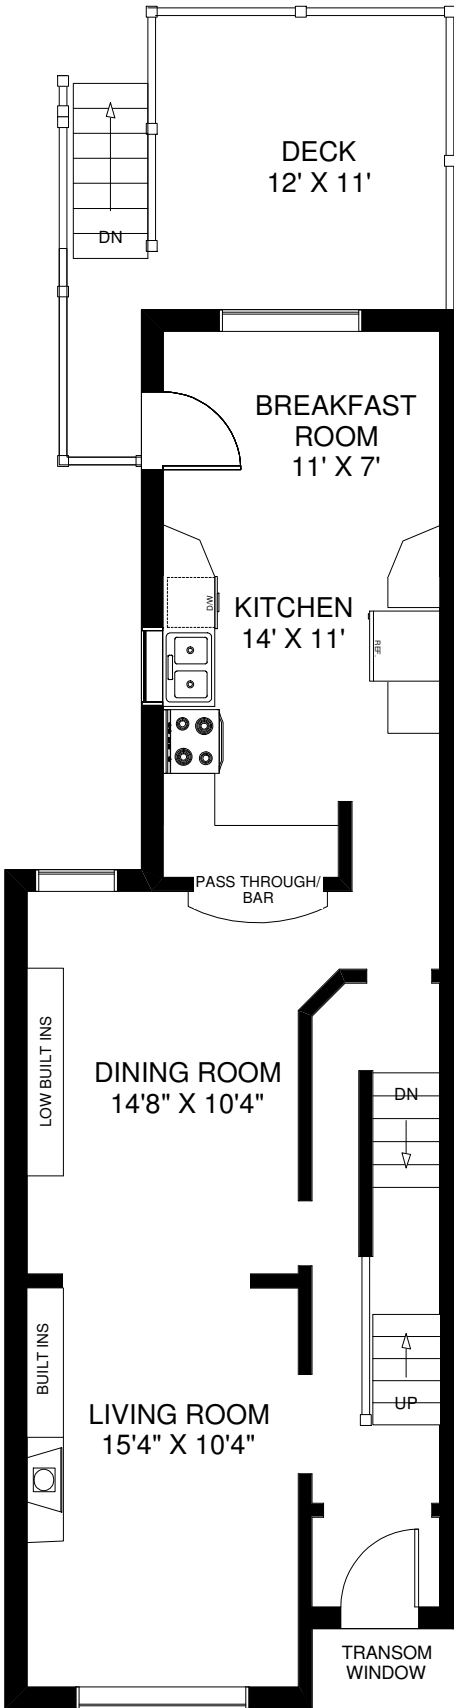

12 KENNEDY AVENUE

INGRID SMITH, DAVID PROULX & RENEE PROULX
Sales Representatives
RE/MAX West Realty Inc., Brokerage
(416) 769-6050

CEILING HT 9'10"

MAIN FLOOR
 APPROXIMATELY 800 SQ FT

CEILING HT 8'9"

SECOND FLOOR
 APPROXIMATELY 700 SQ FT

CEILING HT 6'7"

LOWER FLOOR
 APPROXIMATELY 800 SQ FT

Note: Measurements & Calculations are approximate. Provided as a guideline only.