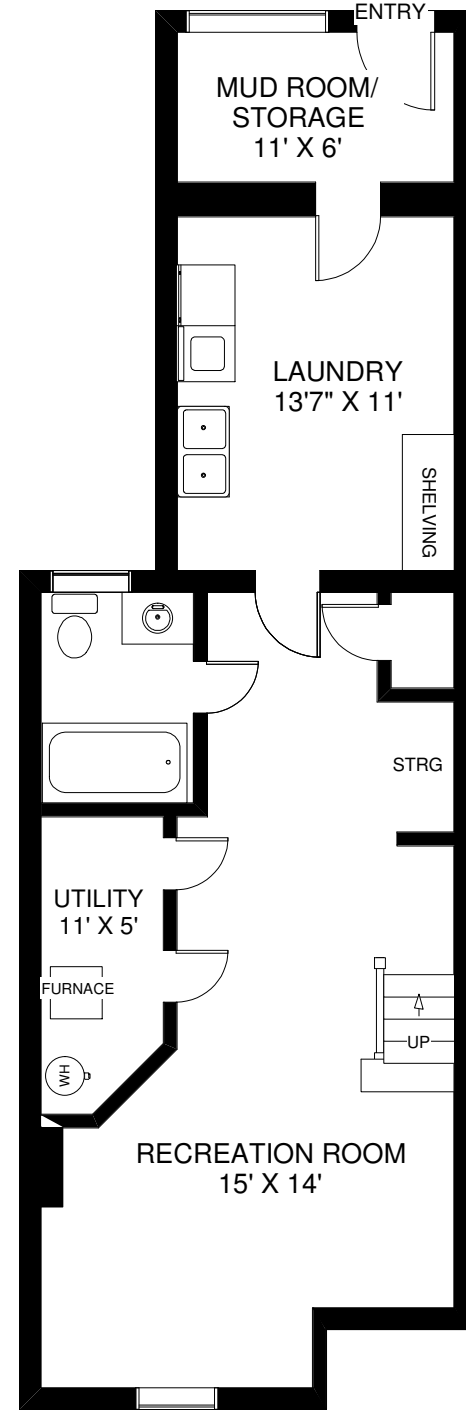

12 KENNEDY AVENUE

INGRID SMITH, DAVID PROULX & RENEE PROULX
Sales Representatives
RE/MAX West Realty Inc., Brokerage
(416) 769-6050

CEILING HT 9'10"

MAIN FLOOR
 APPROXIMATELY 800 SQ FT

CEILING HT 8'9"

SECOND FLOOR
 APPROXIMATELY 700 SQ FT

CEILING HT 6'7"

LOWER FLOOR
 APPROXIMATELY 800 SQ FT

Note: Measurements & Calculations are approximate. Provided as a guideline only.