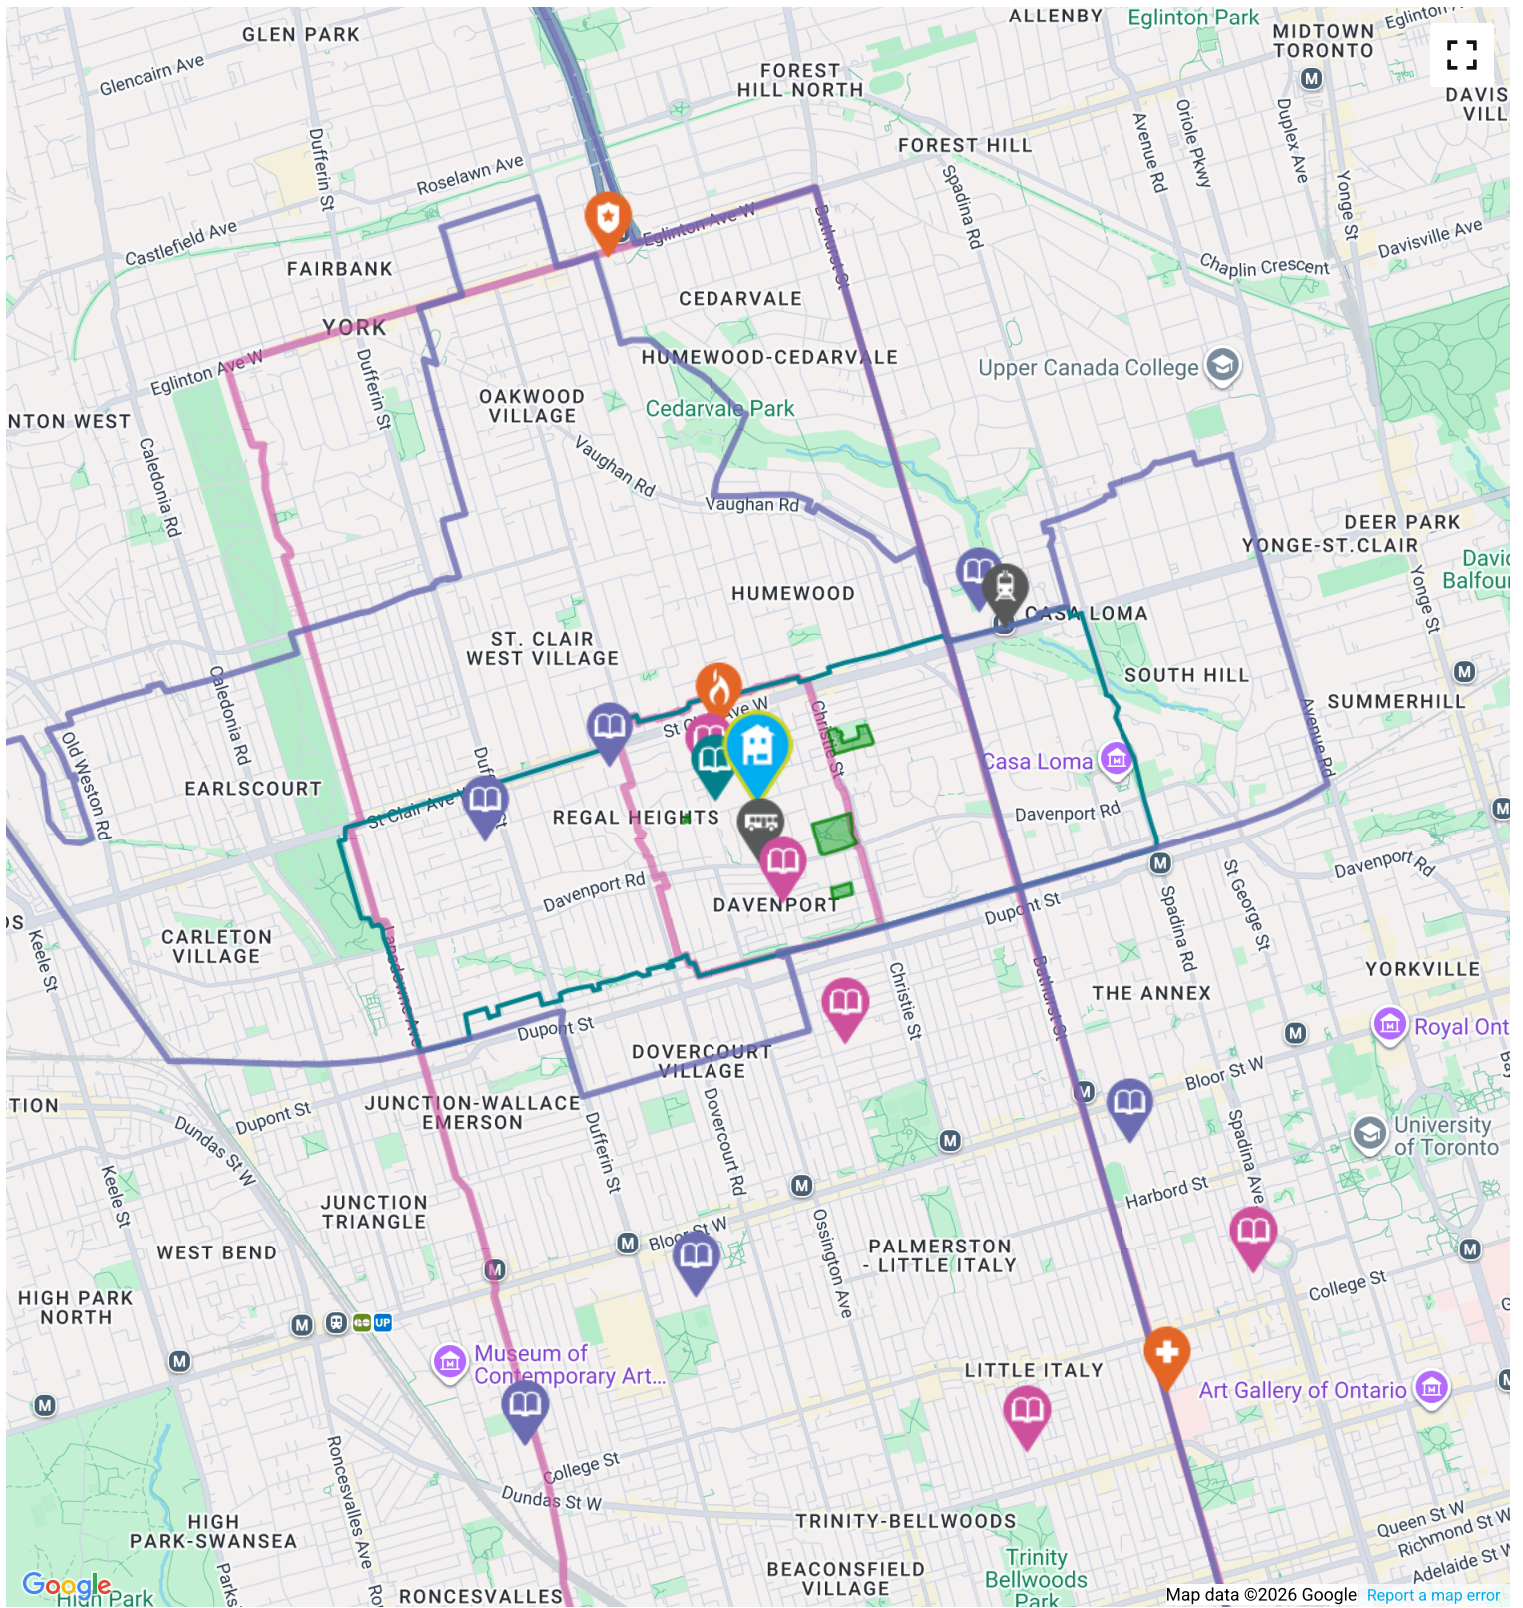

0.38 KM away

Address 65 Hendrick Ave, Toronto, ON, Canada

<https://www.toronto.ca...>

The nearest police facility is 13 Division

2.46 KM away

Address 1435 Eglinton Ave W, Toronto, ON, M6C 3Z4, Canada

<http://www.torontopolice.on.ca...>